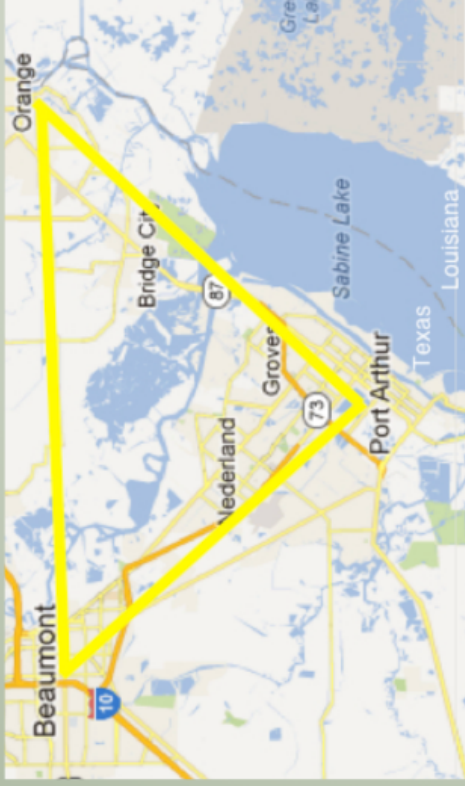

BEAUMONT TX IS LOCATED IN SOUTHEAST TEXAS Jefferson County
Beaumont-Port Arthur-Orange is the location of the world's largest oil refinery, Motiva, and many petrochemical companies have a significant presence in the area, including ExxonMobil, Chemtrade, Arkema, BASF, Valero, Goodyear, Total Cray Valley, Jefferson Energy, Golden Pass LNG, Sunoco and OCI.

Proximity to:

- Orange TX 21 MILES
- PORT RTHUR TX 18 MILES
- SAINT ELIZABETH HOSPITAL 3.2 MILES
- BEAUMONT POLICE DEPARTMENT 5.9 MILES
- N. MAJOR DIRVE 3.6. MILES
- HWY 69 5.6 MILES
- GOLDEN PASS 34 MILES
- EXXON MOBILE 8.5 MILES