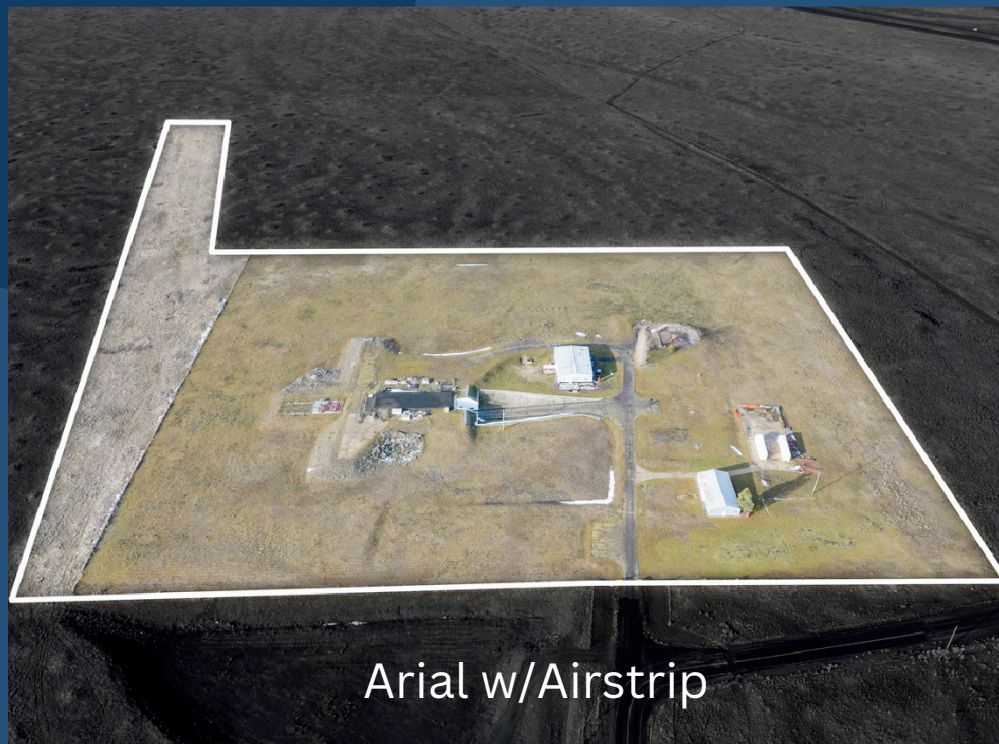

MISSILE NOT INCLUDED!

Atlas E Missile Base
Two independent living areas
Massive Storage Areas
a short airstrip
Endless Potential

**REMODELED
ATLAS E
MISSILE BASE**

24.5 ACRES
2 METAL BUILDINGS
**MASSIVE UNDERGROUND
CONCRETE STRUCTURE**

UNIQUE PROPERTY

This Atlas E Missile Base is a secure residence, storage, or could be used as a business base. Complete with two separate living spaces and a short airstrip; this 24.5-acre property is surrounded by acres of adjacent open range, giving you fantastic seclusion.

There are numerous options available with this unique property. It's an amazing business location, a bomb shelter, a prepper's haven, or a secure storage facility. Don't let this one slip away.

Discover this exceptional Atlas E Missile Base near Sprague, Washington – a legacy of innovation and creativity on 24.5 acres. Own a piece of history and shape its future!

Upstairs Living

Arial w/Airstrip

Drive into Missile Bayl

3 Bedrooms

Living/Library Underground

Large Above Ground Storage

Large Storage Underground