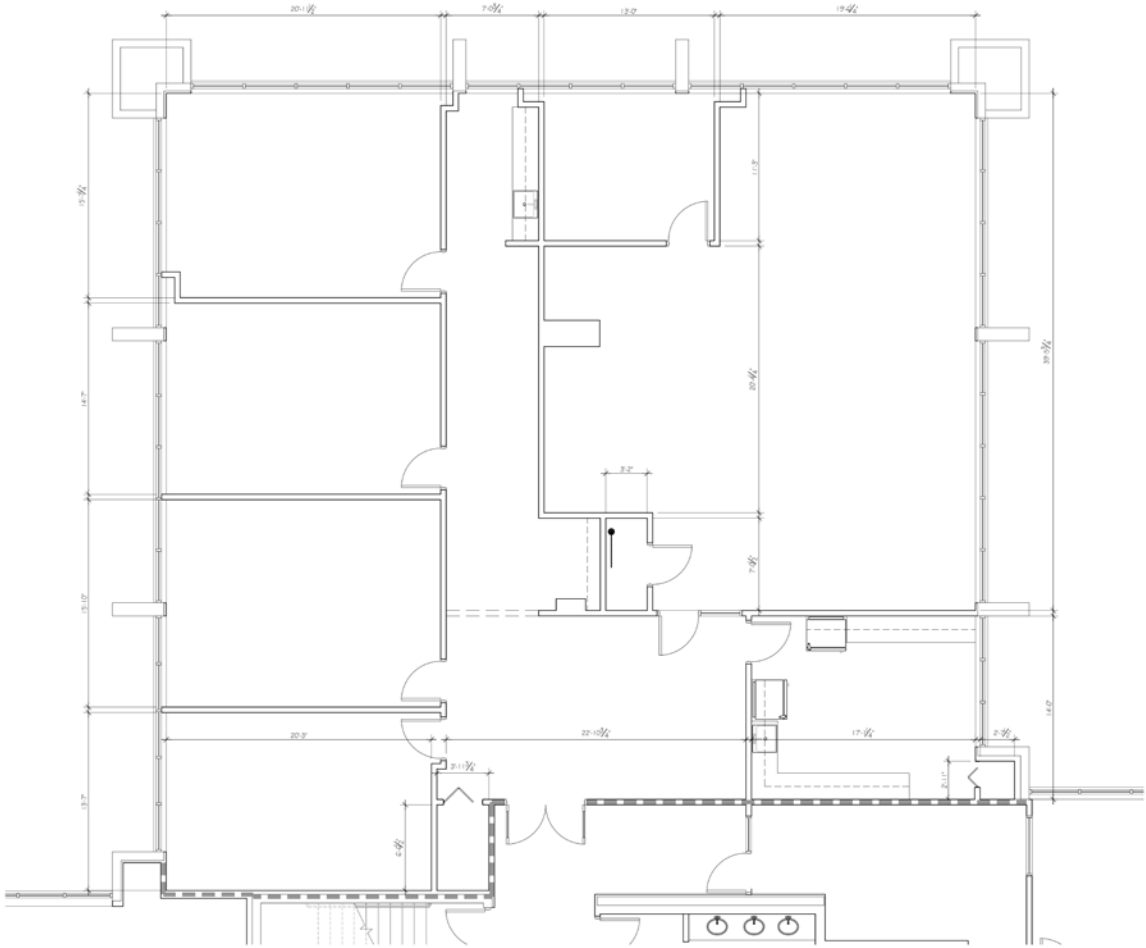

1900 MIDTOWN

Available Space

UNIT	RSF	AVAILABLE
E 350	4,315	Immediate
W 450	3,324	Immediate

1900 MIDTOWN

SUITE E 350

4,315 RSF

1900 MIDTOWN

SUITE W 450