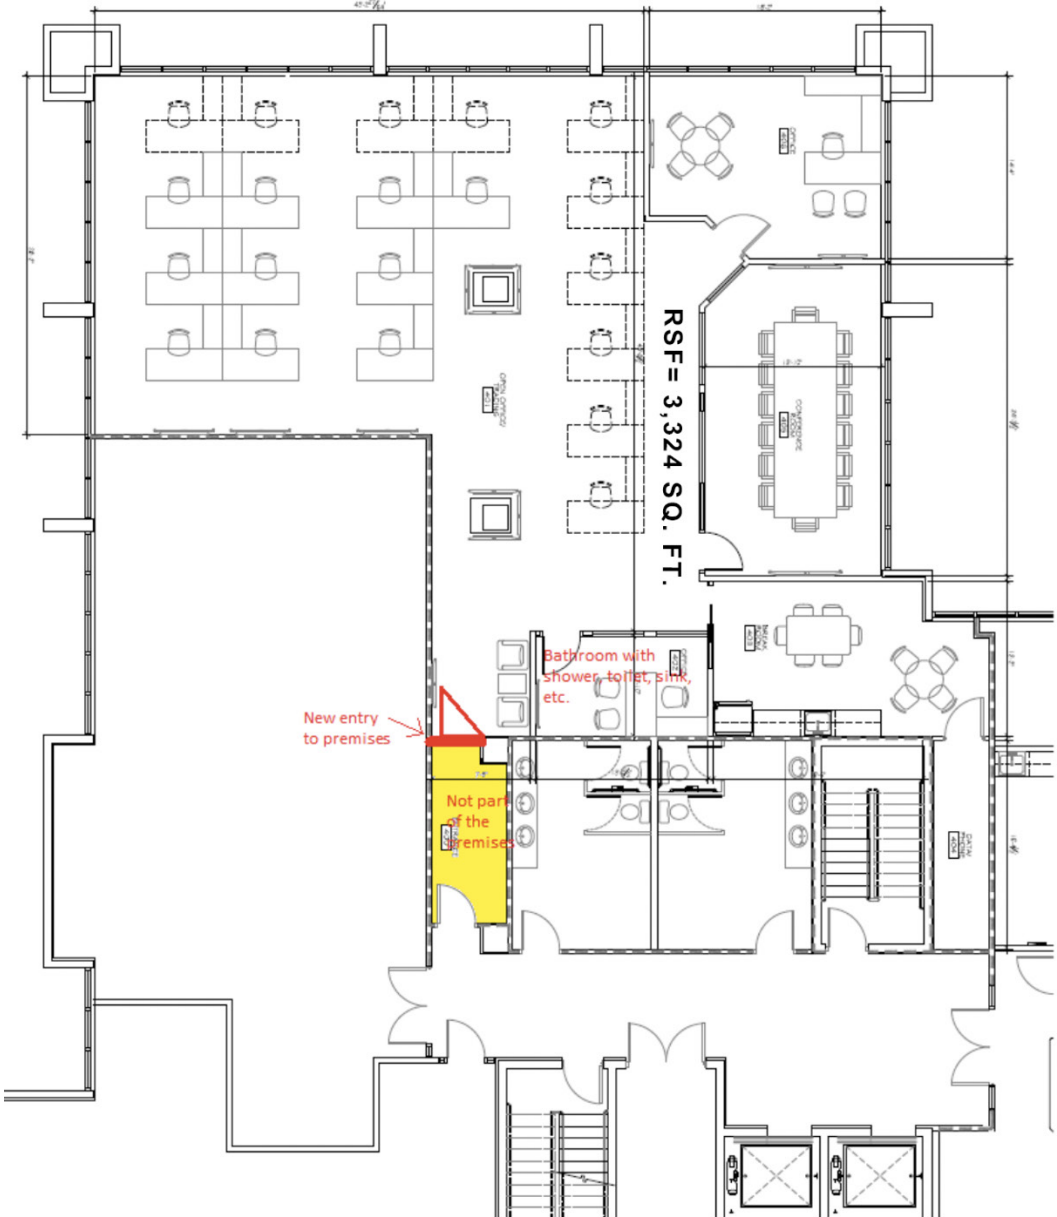

SUITE W 450

3,324 RSF

1900 MIDTOWN