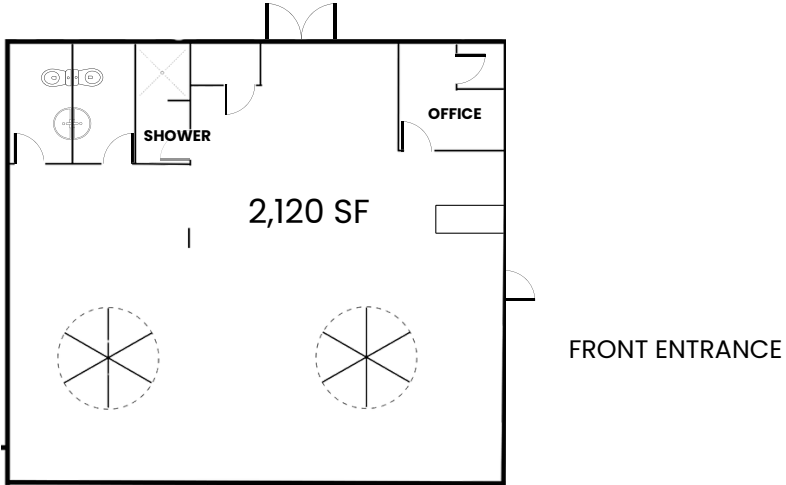

EXCHANGE PLACE
REAL ESTATE & DEVELOPMENT

FOR LEASE CYPRESS BUILDING

741 S Dillard St,
Winter Garden, FL 34787