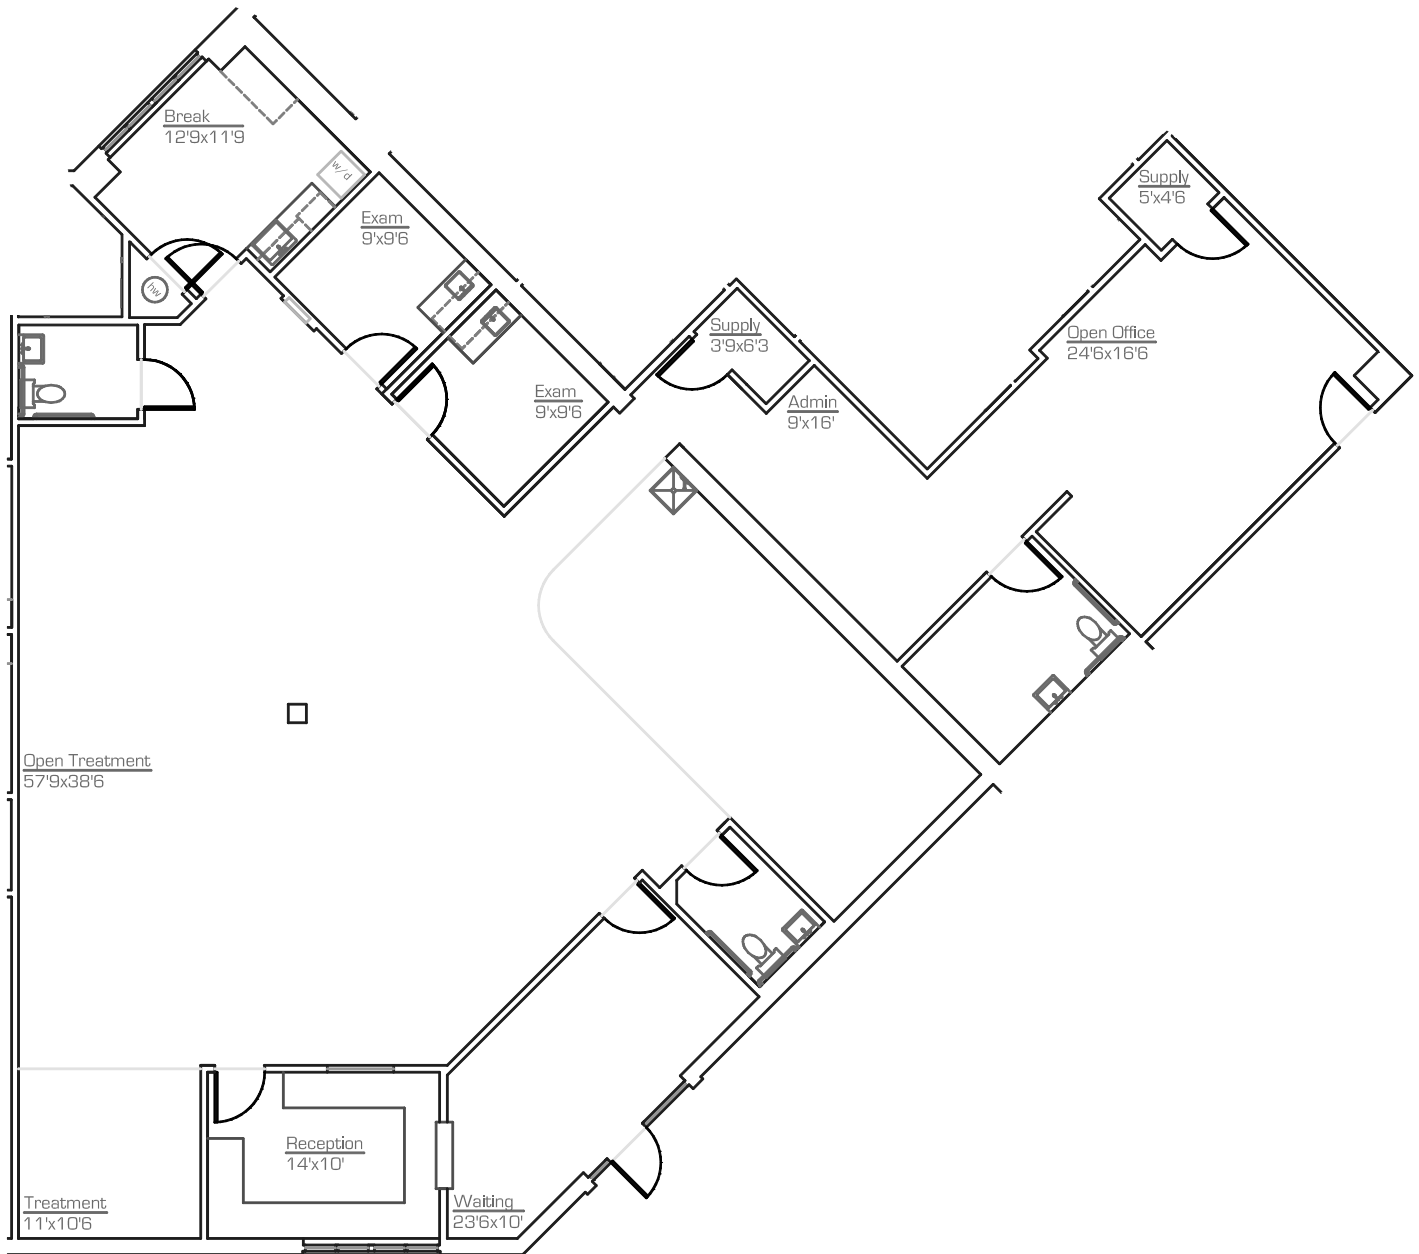

3921 East Baseline Road

Gilbert . Arizona

Suite 105/107 - 3,867 RSF

As-Built

scale: nts

January.2020

*All dimensions are approximate at $\pm 3"$

*All information is of general nature

precision**DIMENSIONS**

as-built & design
602. 790. 6412