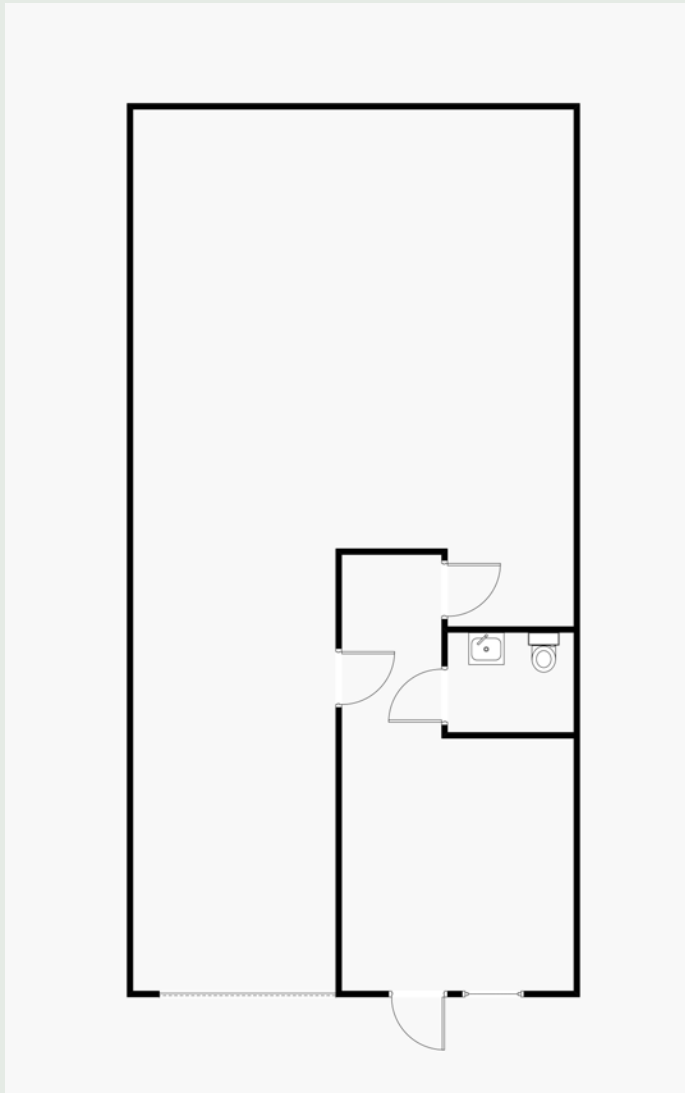

- 2 Finished Offices
- Private restroom
- Kitchenette
- 10' Drive-In Overhead Door
- HVAC THROUGHOUT

2251 Distribution Circle, Silver Spring, MD

*Drawing not to scale

Sample Warehouse

Sample Warehouse

Sample Front Office

*Drawing not to scale

Warehouse

Warehouse

Front Offices

Kossow Management Corp.

(301) 309-9500

1,360 sf Drive-In Warehouse

Warehouse Space Includes:

- Finished Office
- Private restroom
- 10' Drive-In Overhead Door
- Gas Heating

2317 Distribution Circle, Silver Spring, MD

* Drawing not to scale

Warehouse Interior

Warehouse Interior

Front Office

Kossov Management Corp.