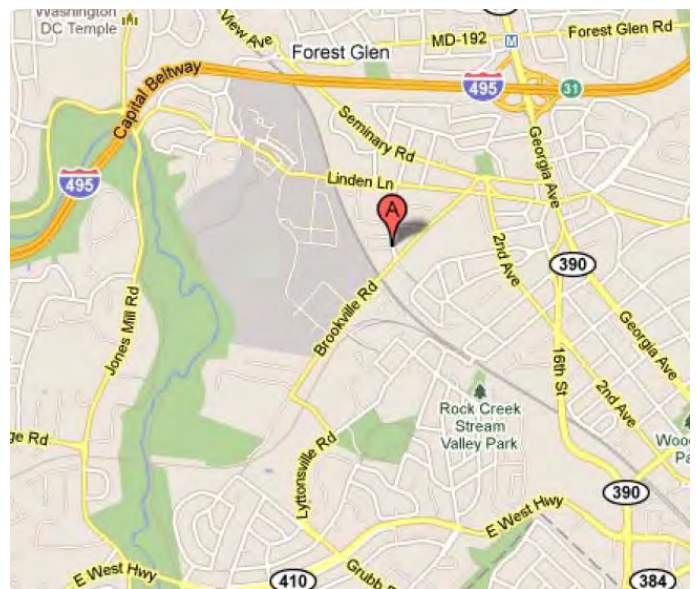

**FOR MORE INFORMATION
PLEASE CONTACT:**

ROBERT BLUM

301-309-9500

ROBERT@KOSSOWMANAGEMENT.COM

ANDREW KOSSOW

301-309-9500

ANDREW@KOSSOWMANAGEMENT.COM

Kossow Management Corp.