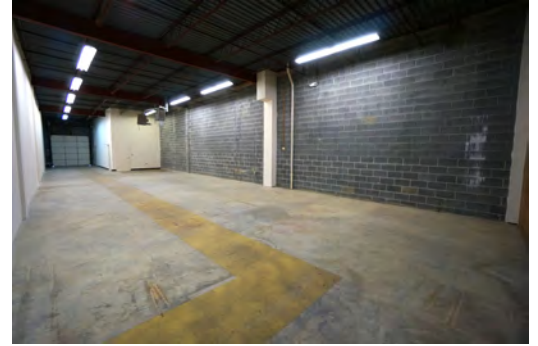

2,720 sf Drive-In Warehouse

Warehouse Space Includes:

- 2 Finished Offices
- Private restroom
- 10' Drive-In Overhead Door
- Gas Heating

2229 Distribution Circle, Silver Spring, MD

*Drawing not to scale

Warehouse

Kossow Management Corp.

(301) 309-9500