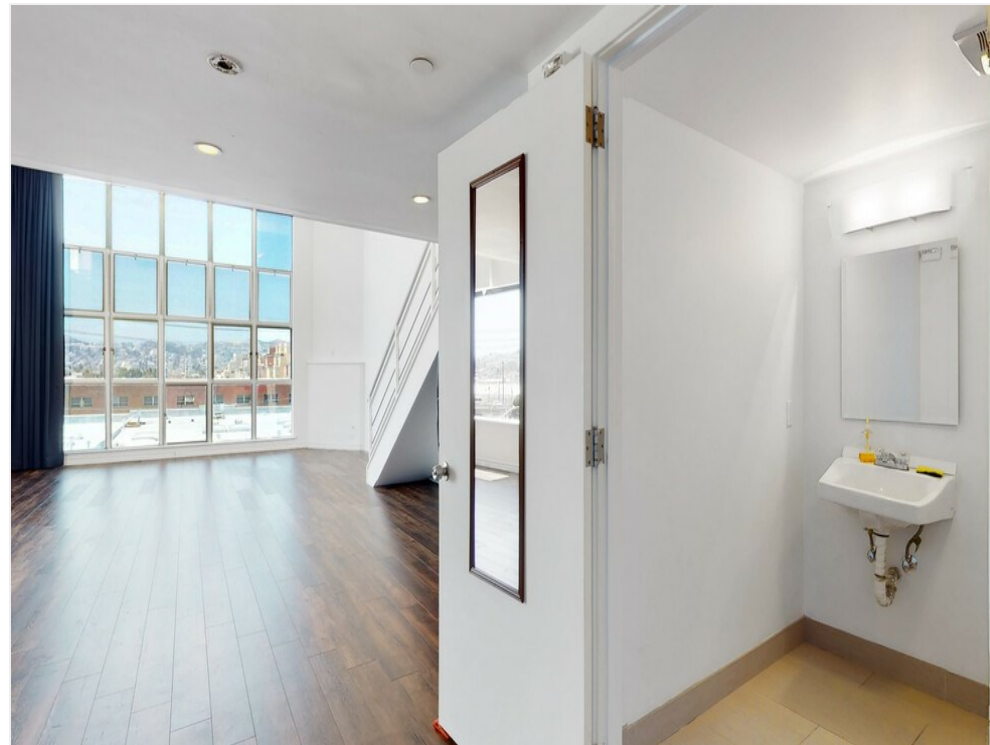

1250 Missouri St

1250 Missouri St, San Francisco, CA 94107

Property Photos

010

006