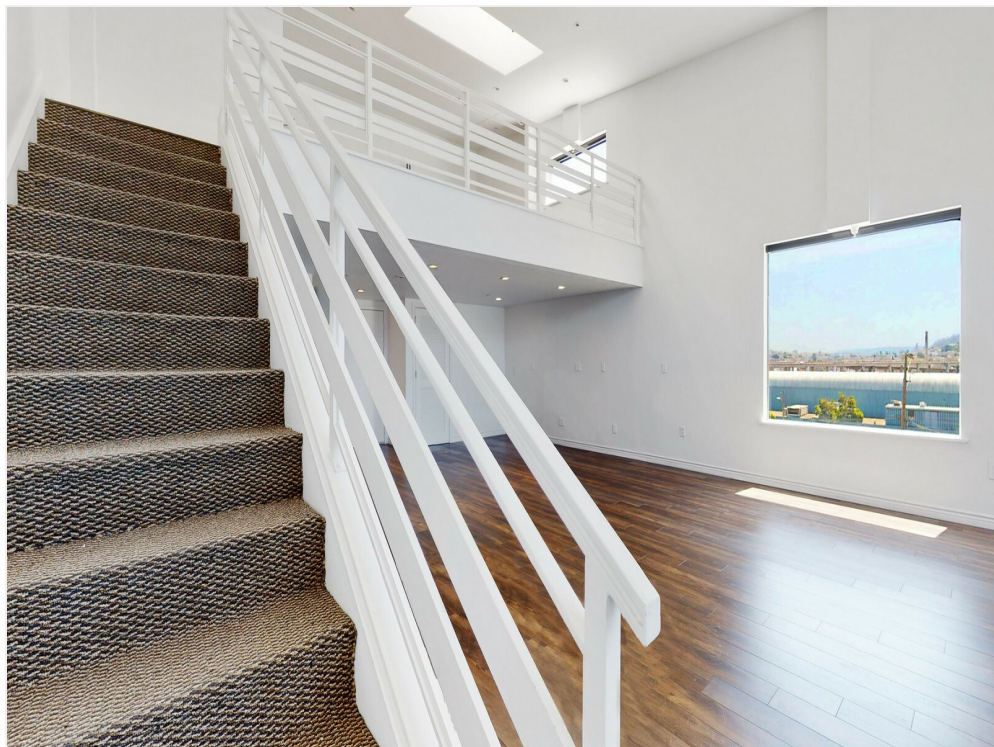

1250 Missouri St

1250 Missouri St, San Francisco, CA 94107

Property Photos

017