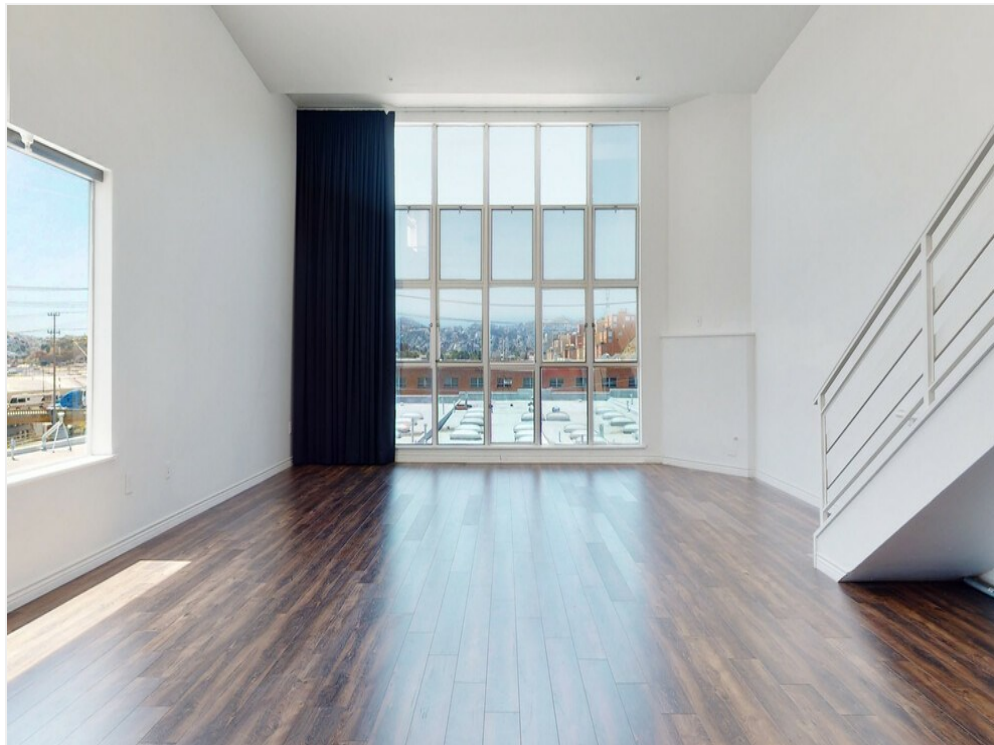

1250 Missouri St

1250 Missouri St, San Francisco, CA 94107

Property Photos

010