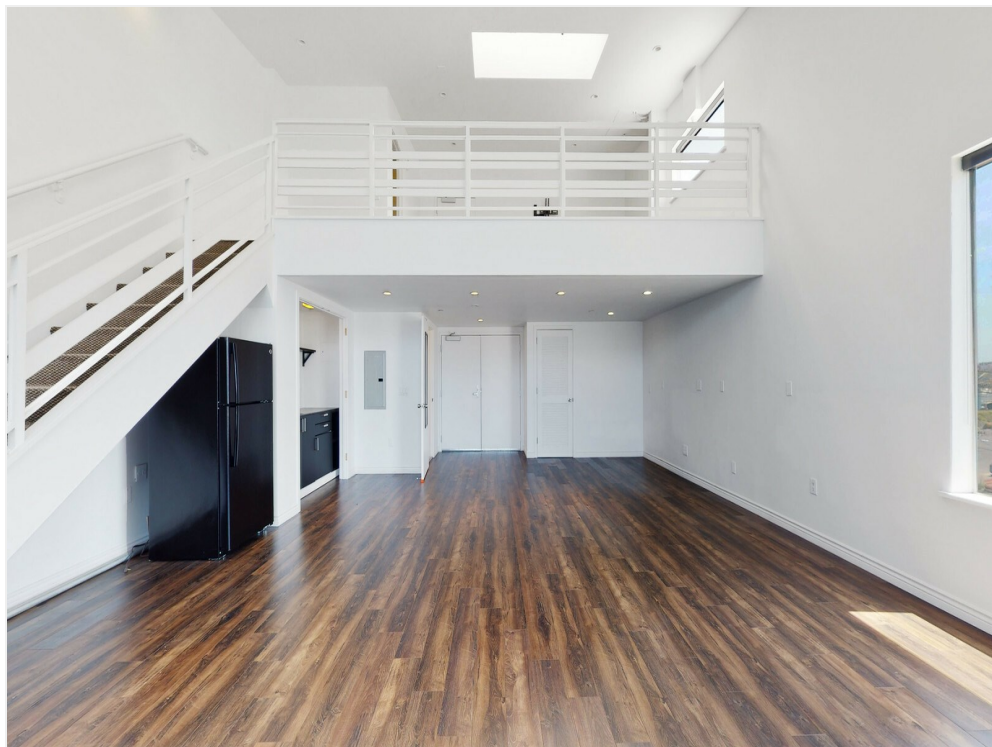

1250 Missouri St

1250 Missouri St, San Francisco, CA 94107

Property Photos

013