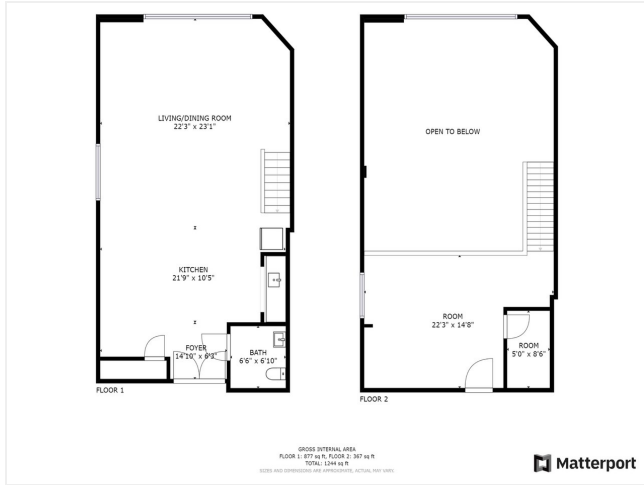

1250 Missouri St, San Francisco, CA 94107

Listing space

3rd Floor Ste 307

Space Available	1,131 SF
Rental Rate	$40.32 /SF/YR
Date Available	Now
Service Type	Modified Gross
Space Type	Relet
Space Use	Flex
Lease Term	1 Years

Open flex space for lease! Newer building. Top floor with GREAT VIEWS!. Open, spacious floor plan with 1131 sq ft of usable space located on 3rd floor with elevator access and abundance of natural light. Hardwood floors. 1-Car Parking included (secured gated garage). Easy freeway access as well as public transportation.