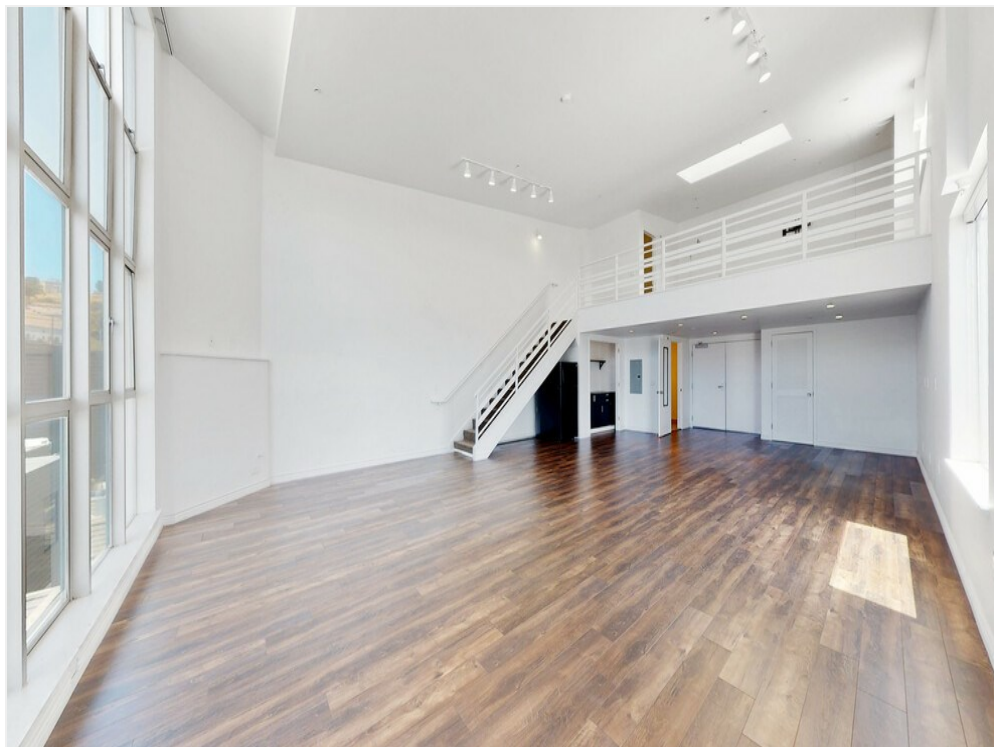

1250 Missouri St

1250 Missouri St, San Francisco, CA 94107

Property Photos

016