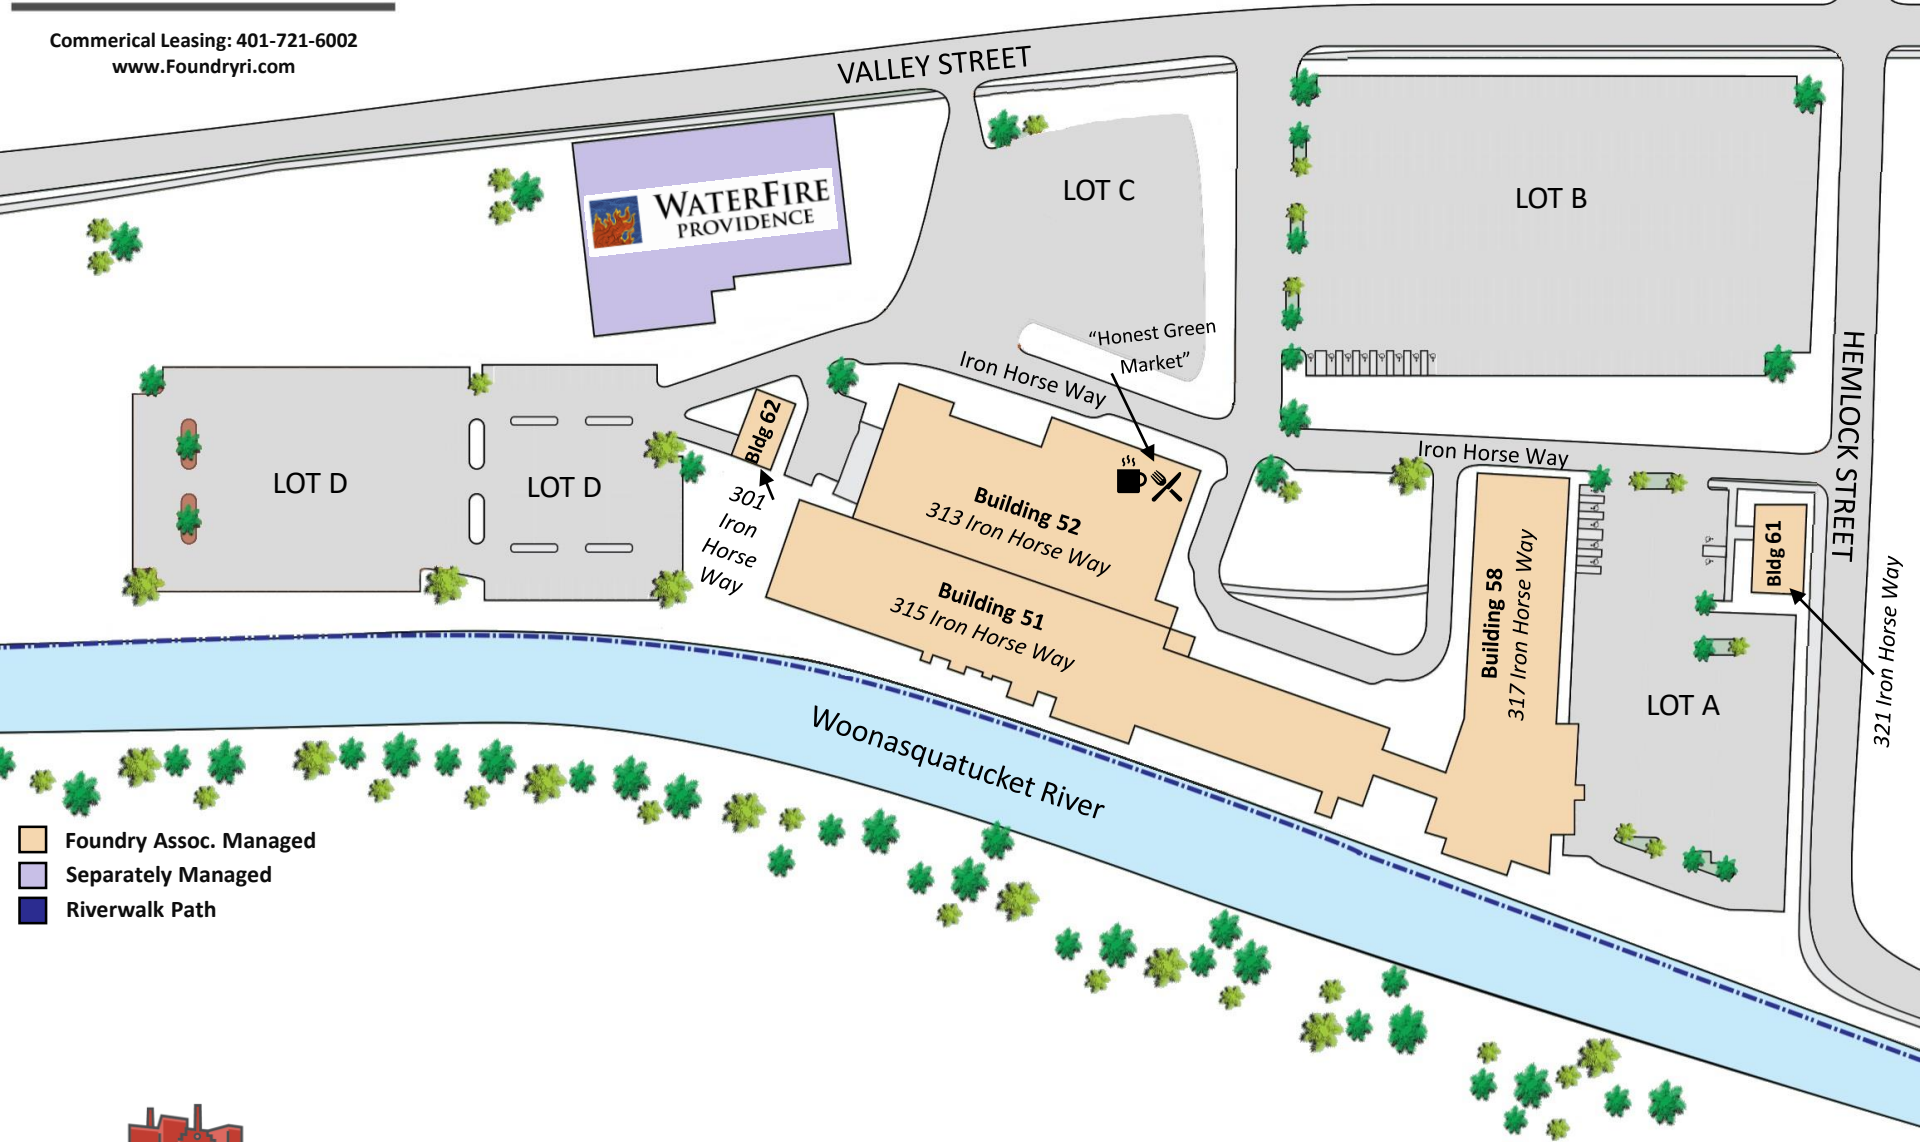

The Alco Campus

Commercial Leasing: 401-721-6002
www.Foundryri.com

- Foundry Assoc. Managed
- Separately Managed
- Riverwalk Path

Managed by The Foundry Associates