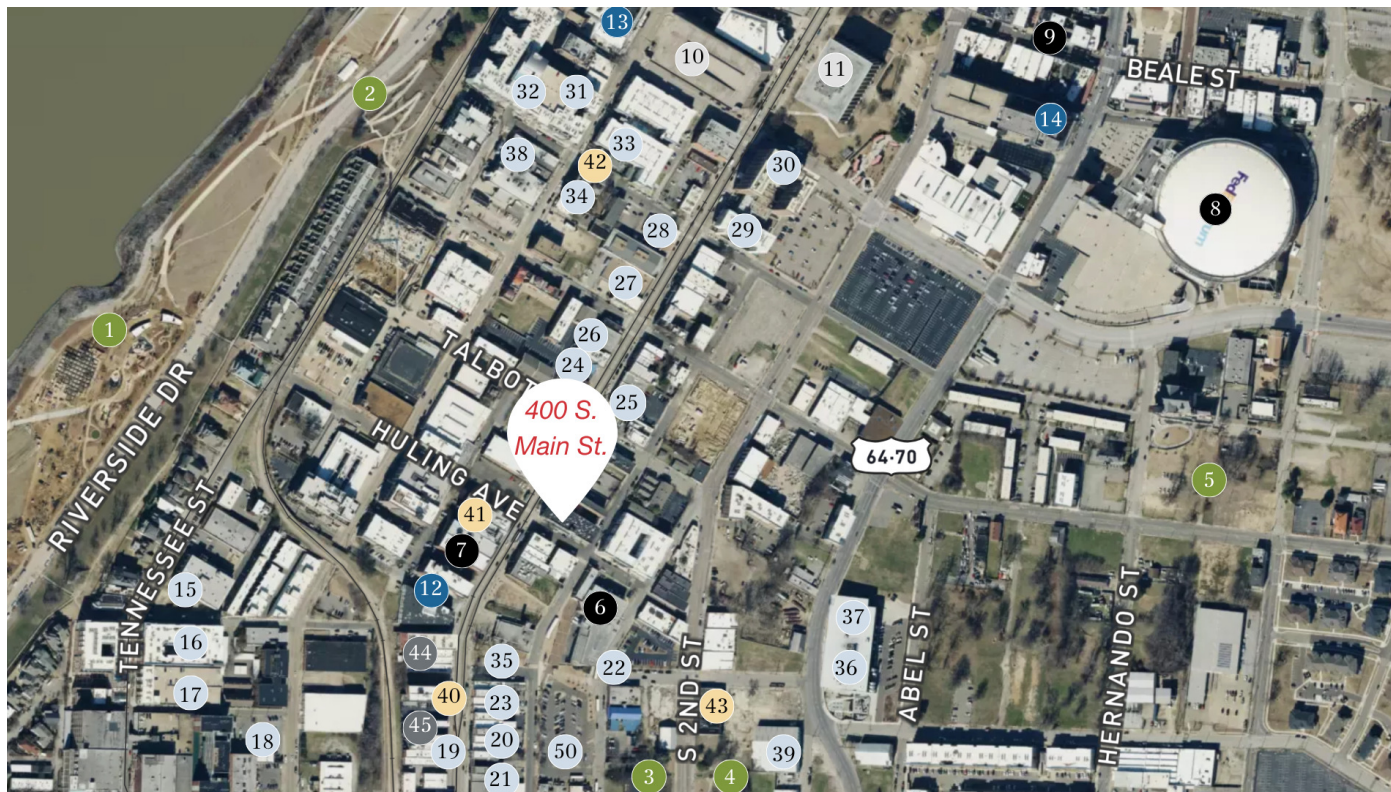

## ● PARKS

- 1. Tom Lee Park
- 2. Vance Park
- 3. Army Park
- 4. Navy Park
- 5. I AM A MAN Plaza

## ● ATTRACTIONS

- 6. National Civil Rights Museum
- 7. Blues Hall of Fame Museum
- 8. FedEx Forum
- 9. Beale Street Entertainment District

## ● DINING

- 15. Poke Paradise
- 16. Fannie Lou's Gourmet Chicke
- 17. Kellie's Deli
- 18. The Blue Monkey
- 19. Ernestine & Hazel's
- 20. Little Italy
- 21. The Arcade
- 22. Central BBQ
- 23. South Main Sushi
- 24. Good Fortune Co.
- 25. Slider Inn
- 26. South of Beale
- 27. The Green Beetle
- 28. DaVinci's Restaurant & Lounge
- 29. The Lobbyist
- 30. Catherine & Mary's
- 31. Amelia Gene's
- 32. Pretty Taco
- 33. Barware
- 34. Gus's Fried Chicken
- 35. The Garden
- 36. Little Bettie
- 37. Wiseacre Brewing Co.
- 38. Old Dominic Distillery
- 39. Renee's Sandwich Shop

## ● COFFEE

- 40. Bluff City Coffee
- 41. Dr Bean's Coffee
- 42. Hive | Bagel & Deli
- 43. Butterific Bakery