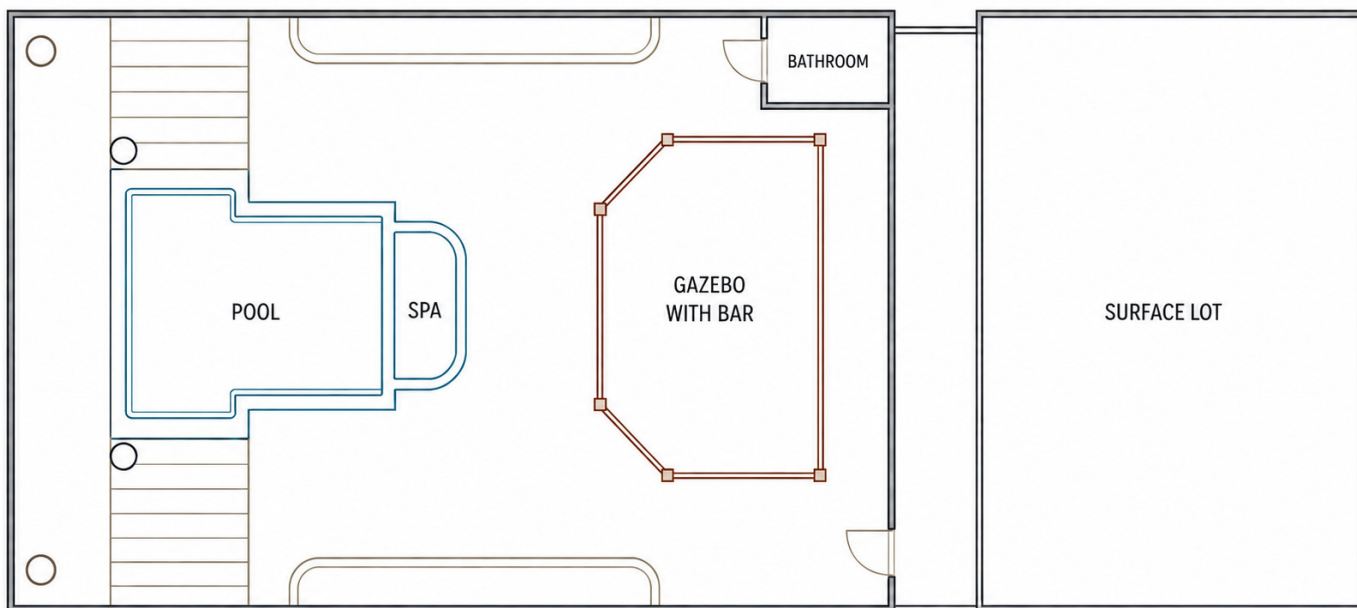

For Lease

Outdoor Pool Patio