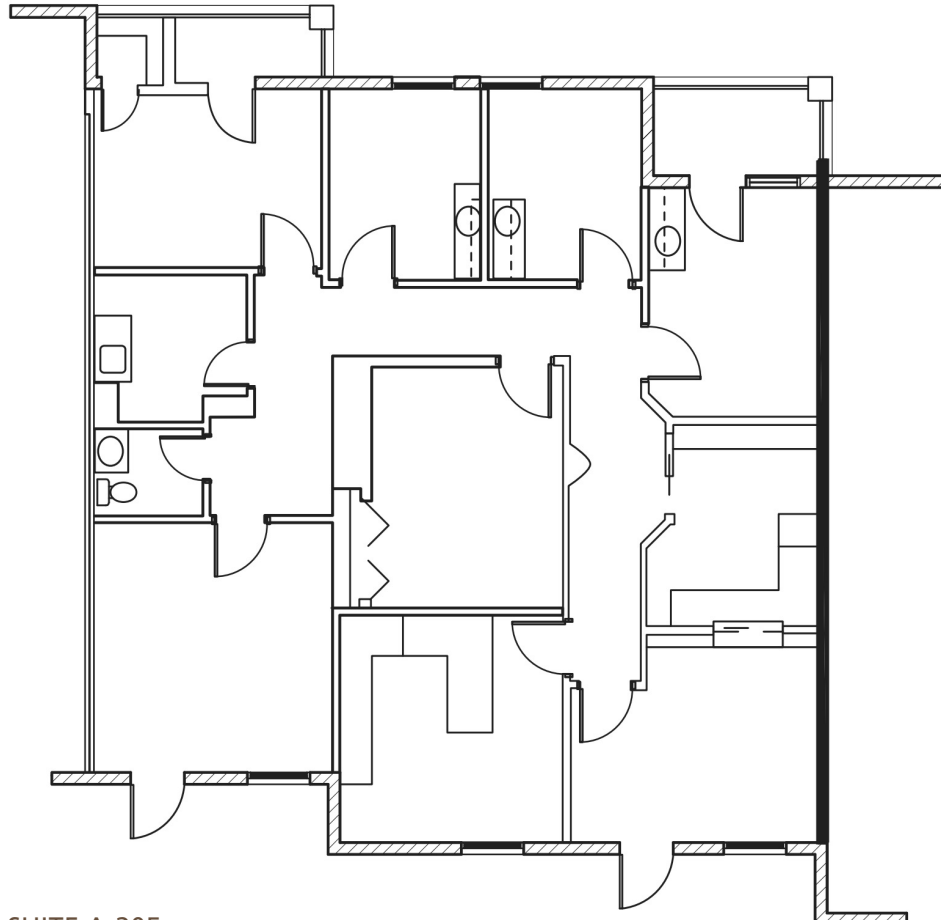

SANTA FE PLAZA

9755 N 90TH ST | Scottsdale, AZ 85258

AVAILABLE FOR LEASE

FOR MORE INFORMATION:

TRACY ALTEMUS
602.206.6474 | taltemus@REsourcecmcl.com

- Building size: 25,241 SF
- Conveniently located near 3 Hospitals:
 - Scottsdale Healthcare Thompson Peak
 - Scottsdale Healthcare Shea
 - Mayo Clinic Hospital
- Easy access from Scottsdale Road

REsourcecmcl.com

SANTA FE PLAZA

9755 N 90TH ST | Scottsdale, AZ 85258

PROPERTY SPECS

LEASE RATE	NEGOTIABLE
BUILDING SIZE	25,241 SF
TI'S	NEGOTIABLE
LOAD FACTOR	3%
SUITE A-205	1650 RSF Available 10/1/23

SUITE A-205