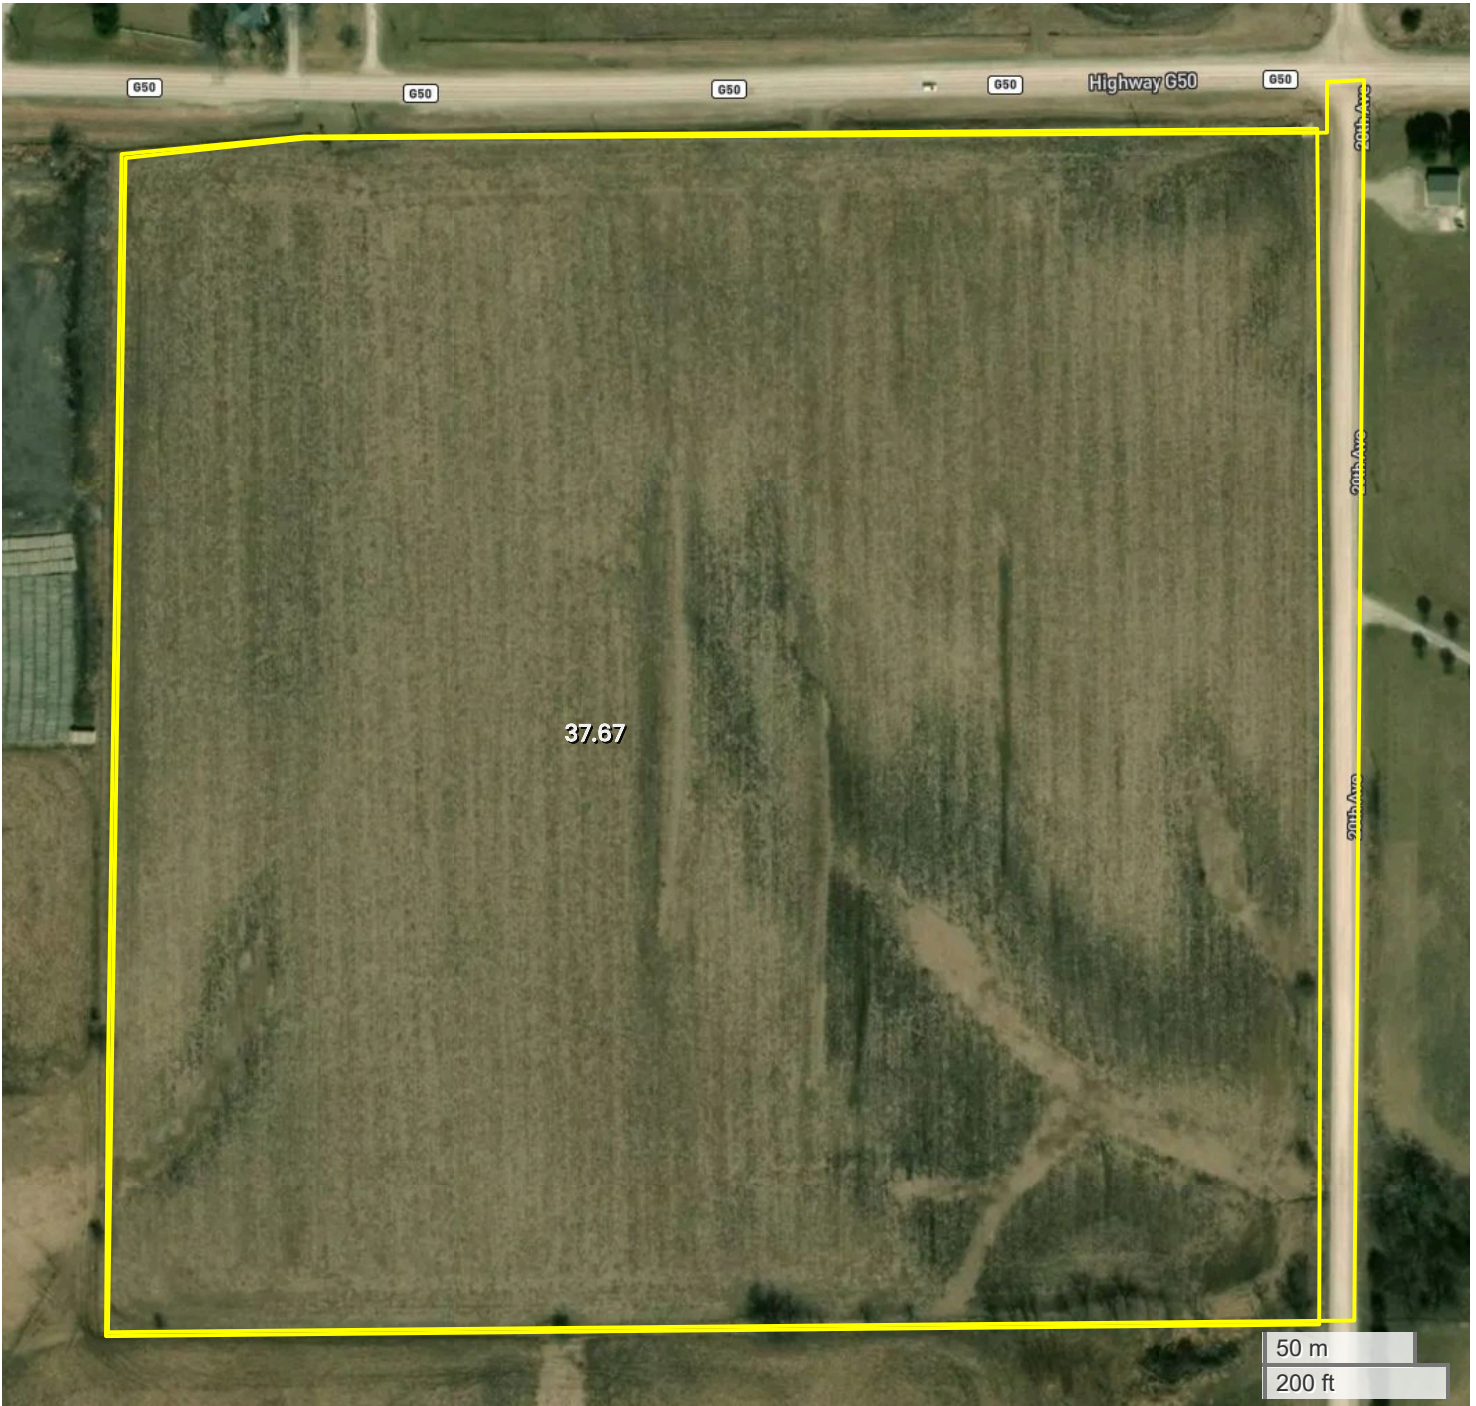

TRACT 1 (38.64 AC TOTAL, 37.67 AC TILLABLE)

AERIAL MAP

Center: 41.291512, -93.772795

19-75N-25W
Jackson Township
Warren County, IA

FarmWorth, LLC makes no representations or warranties, express or implied, as to the accuracy of any information, data, numerical values, boundaries, or any other information generated through the use of FarmWorth.com. User is solely responsible for independently investigating and determining all information provided through FarmWorth.com prior to use and waives any and all claims against FarmWorth, LLC for any inaccuracies or inconsistencies in the information and/or data.