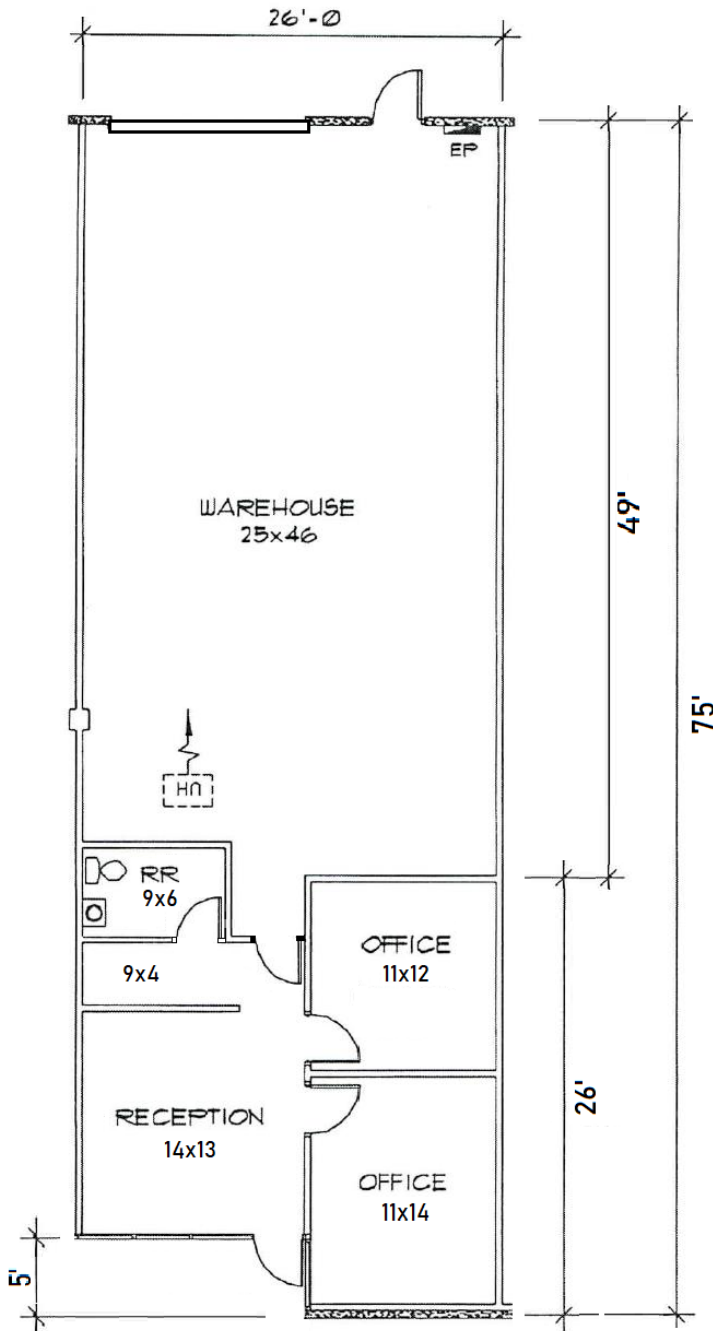

Floorplans

Northwest Crossing - 2156 Northwest Highway • Dallas, TX • Suite 306 - 1,950 sf

Kyle Espie

972.776.7070

kespie@bradford.com

Brian Pafford, CCIM

972.389.9002

bpafford@bradford.com

FLOOR PLAN