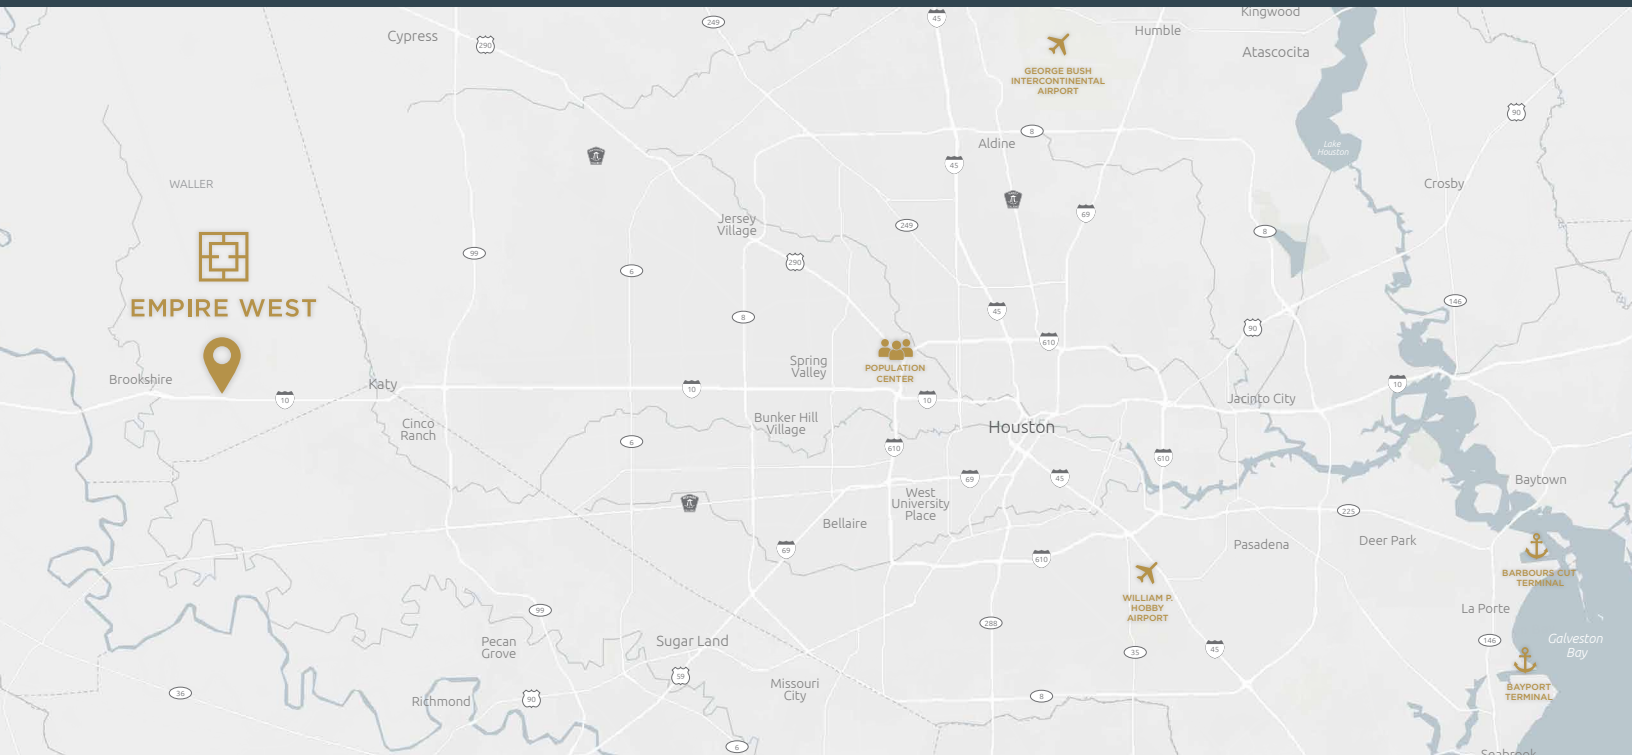

EMPIRE WEST

32509

BUILDING 5 | 229,150 SF

360°  
VIRTUAL  
TOUR

CLICK TO VIEW

***The New Frontier.*** Synonymous with expansion and the abundance of opportunity, Empire West is a world-class industrial distribution development located 36 miles west of Houston, in Brookshire, Texas— between two major thoroughfares, Interstate 10 and Highway 90.