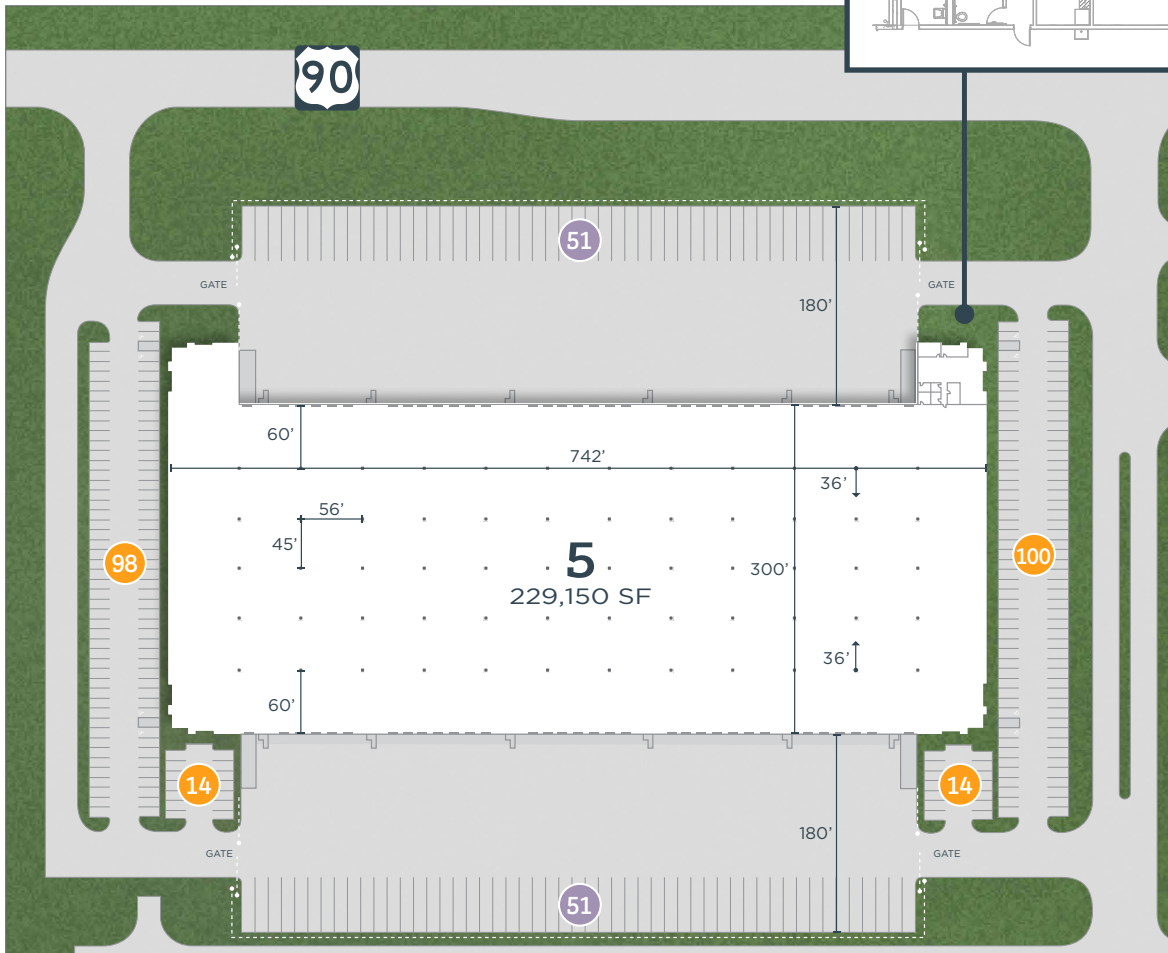

EMPIRE WEST

BUILDING 5 | 229,150 SF

OFFICE

- AUTO PARKING
- TRAILER PARKING

FOR LEASING INFORMATION CONTACT

JEREMY LUMBRERAS, SIOR | 713.300.0322 | jlumbreras@streamrealty.com
WILLIAM CARPENTER | 713.300.8891 | william.carpenter@streamrealty.com