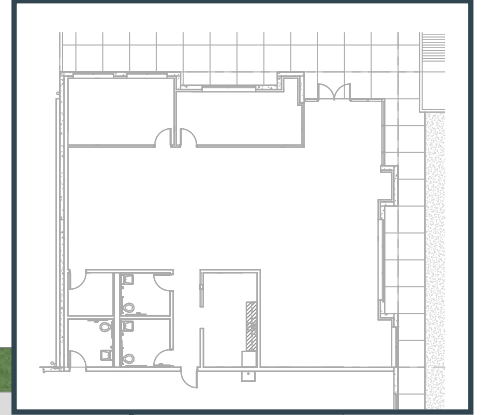

EMPIRE WEST

BUILDING 5 | 229,150 SF

OFFICE

- AUTO PARKING
- TRAILER PARKING

FOR LEASING INFORMATION CONTACT

JEREMY LUMBRERAS, SIOR | 713.300.0322 | jlumbreras@streamrealty.com
WILLIAM CARPENTER | 713.300.8891 | william.carpenter@streamrealty.com