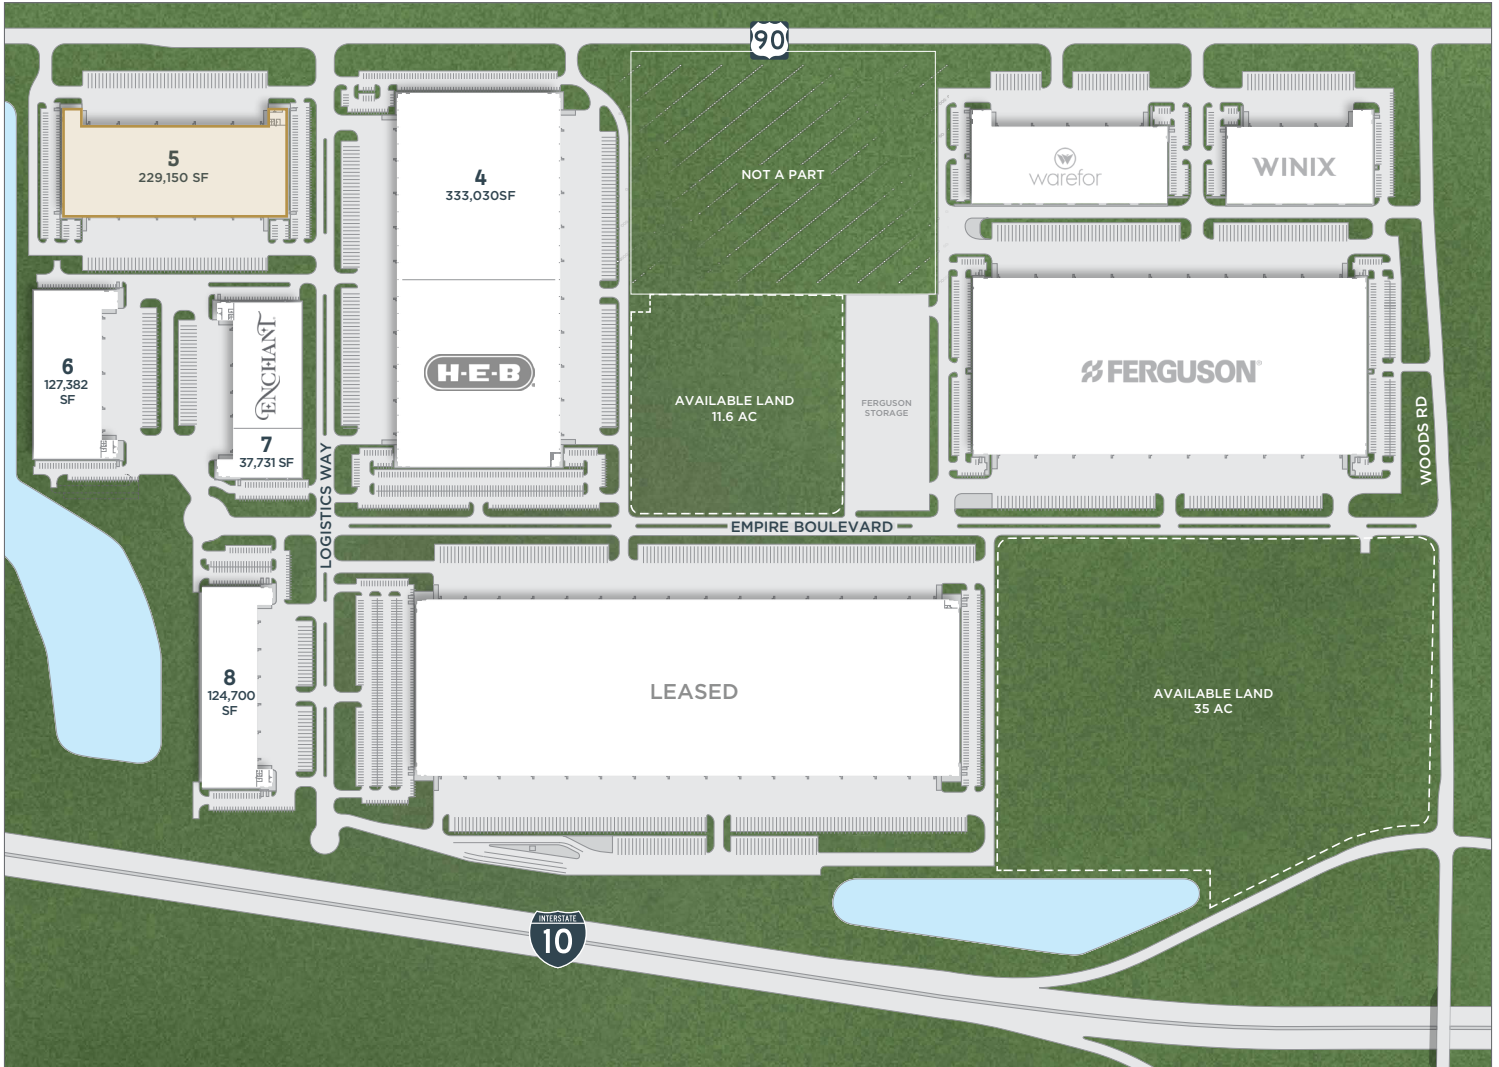

EMPIRE WEST

BUILDING 5 | 229,150 SF

FOR LEASING INFORMATION CONTACT

JEREMY LUMBRERAS, SIOR | 713.300.0322 | jlumbreras@streamrealty.com
WILLIAM CARPENTER | 713.300.8891 | william.carpenter@streamrealty.com