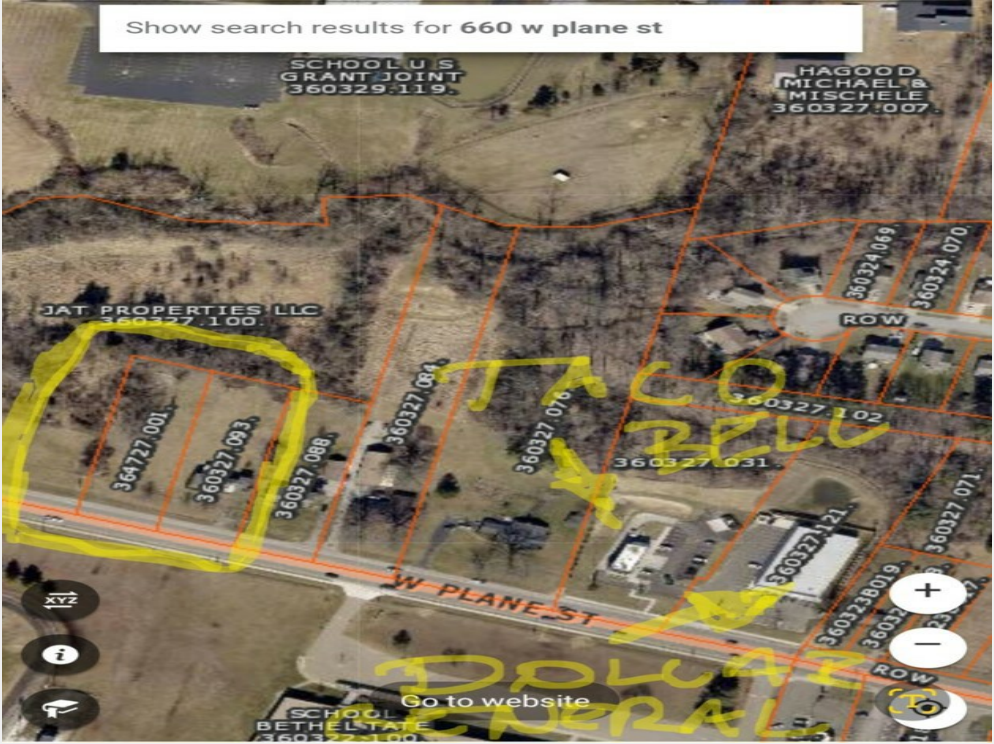

660 W Plane St

660 W Plane St, Bethel, OH 45106

Presented by
JP Bentley

Price: \$575,000

Former residential property rezoned to commercial

660 W Plane St

660 W Plane St, Bethel, OH 45106

For sale or possible ground lease. The home on this property is scheduled for demolition in spring of 2025.

660 W Plane St

660 W Plane St, Bethel, OH 45106

660 W Plane St

660 W Plane St, Bethel, OH 45106

Property Photos

Screenshot_20241016_151714_Google Earth

Primary Photo

660 W Plane St

660 W Plane St, Bethel, OH 45106

Location