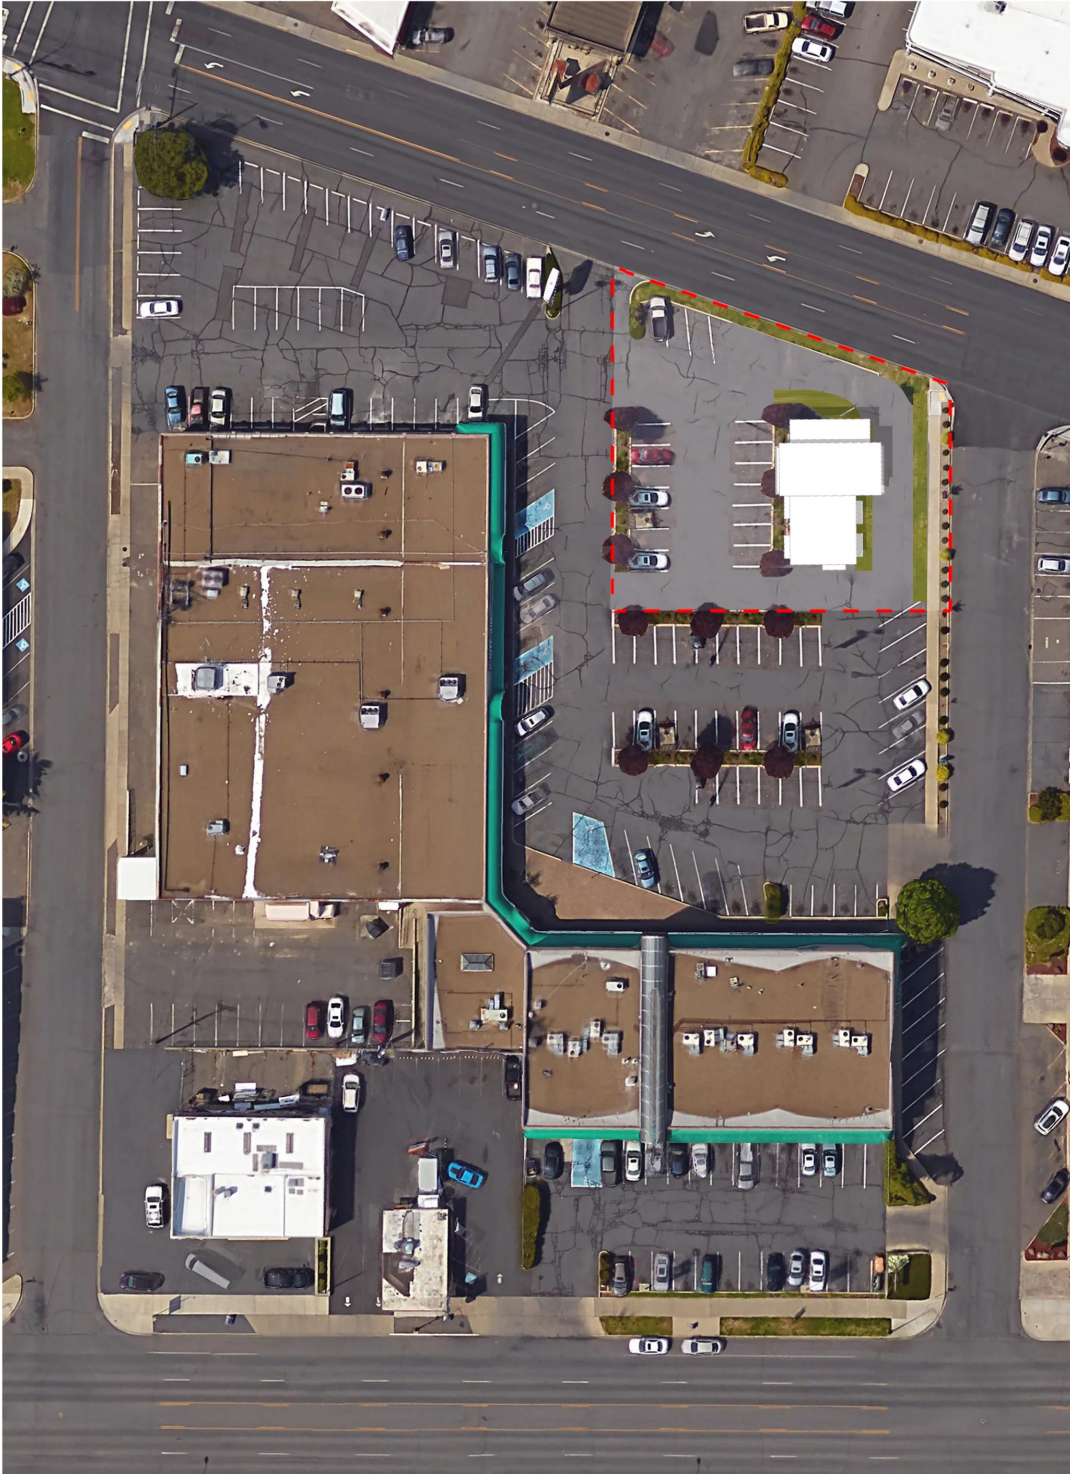

KEN DAVIS

509.949.0860 | ken@heritagemoultray.com

NICK RITCH

509.571.0850 | nick@heritagemoultray.com