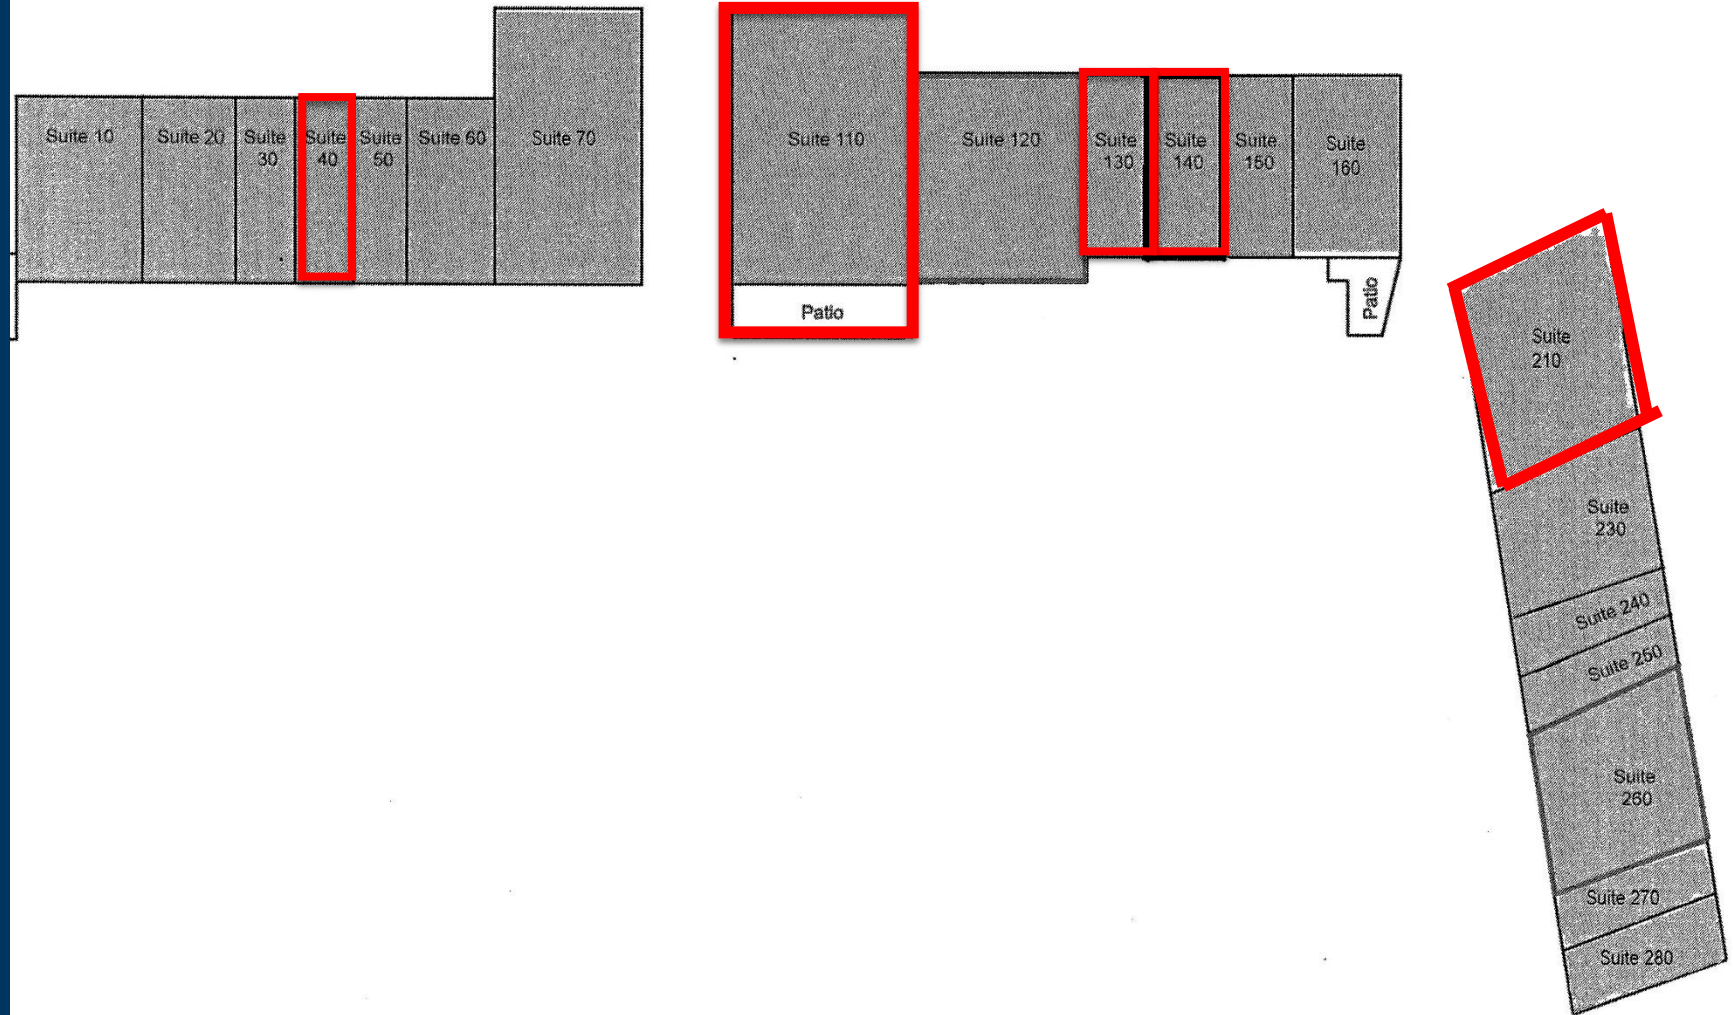

Johns Creek Walk

TENANTS

10-20	Francis Fong Martial Arts	4,200
30	The Parlor Beauty	1,400
40	Retail Space Available	1,400
50	Shwarma Press	1,400
60	W.E. Music Academy	1,750
70	Coldwell Banker	5,007
110	Another Broken Egg	5,500
120	F45	3,212
130	Retail Space Available	1,000
140	Retail Space Available	1,400
150	Throom Thai and Sushi	1,400
160	Maverick's Mexican Cantina	2,800
210	Restaurant Space Available	3,575
230	100 Percent Chiropractic	1,755
240	Papa's Dumpling	1,300
250	Beauty Skin Laser	1,300
260	Studio 108	1,820
270	Pearl's Tea	1,400
280	Dry Cleaners	1,500
	GLA:	43,119
	Availability:	1,000 - 5,500 SF