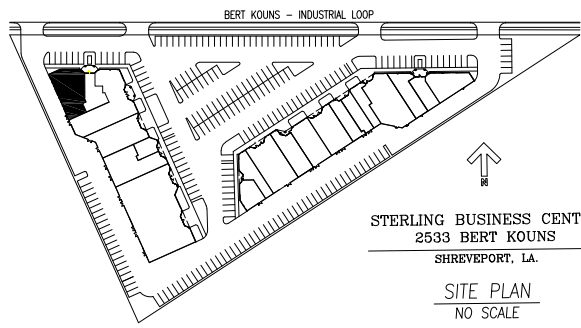

STERLING BUSINESS CENTER

2533 BERT KOUNS, SUITE 201

3,155 SQUARE FEET

FOR LEASE

STERLING BUSINESS CENTER
2533 BERT KOUNS
SHREVEPORT, LA.

SITE PLAN
NO SCALE