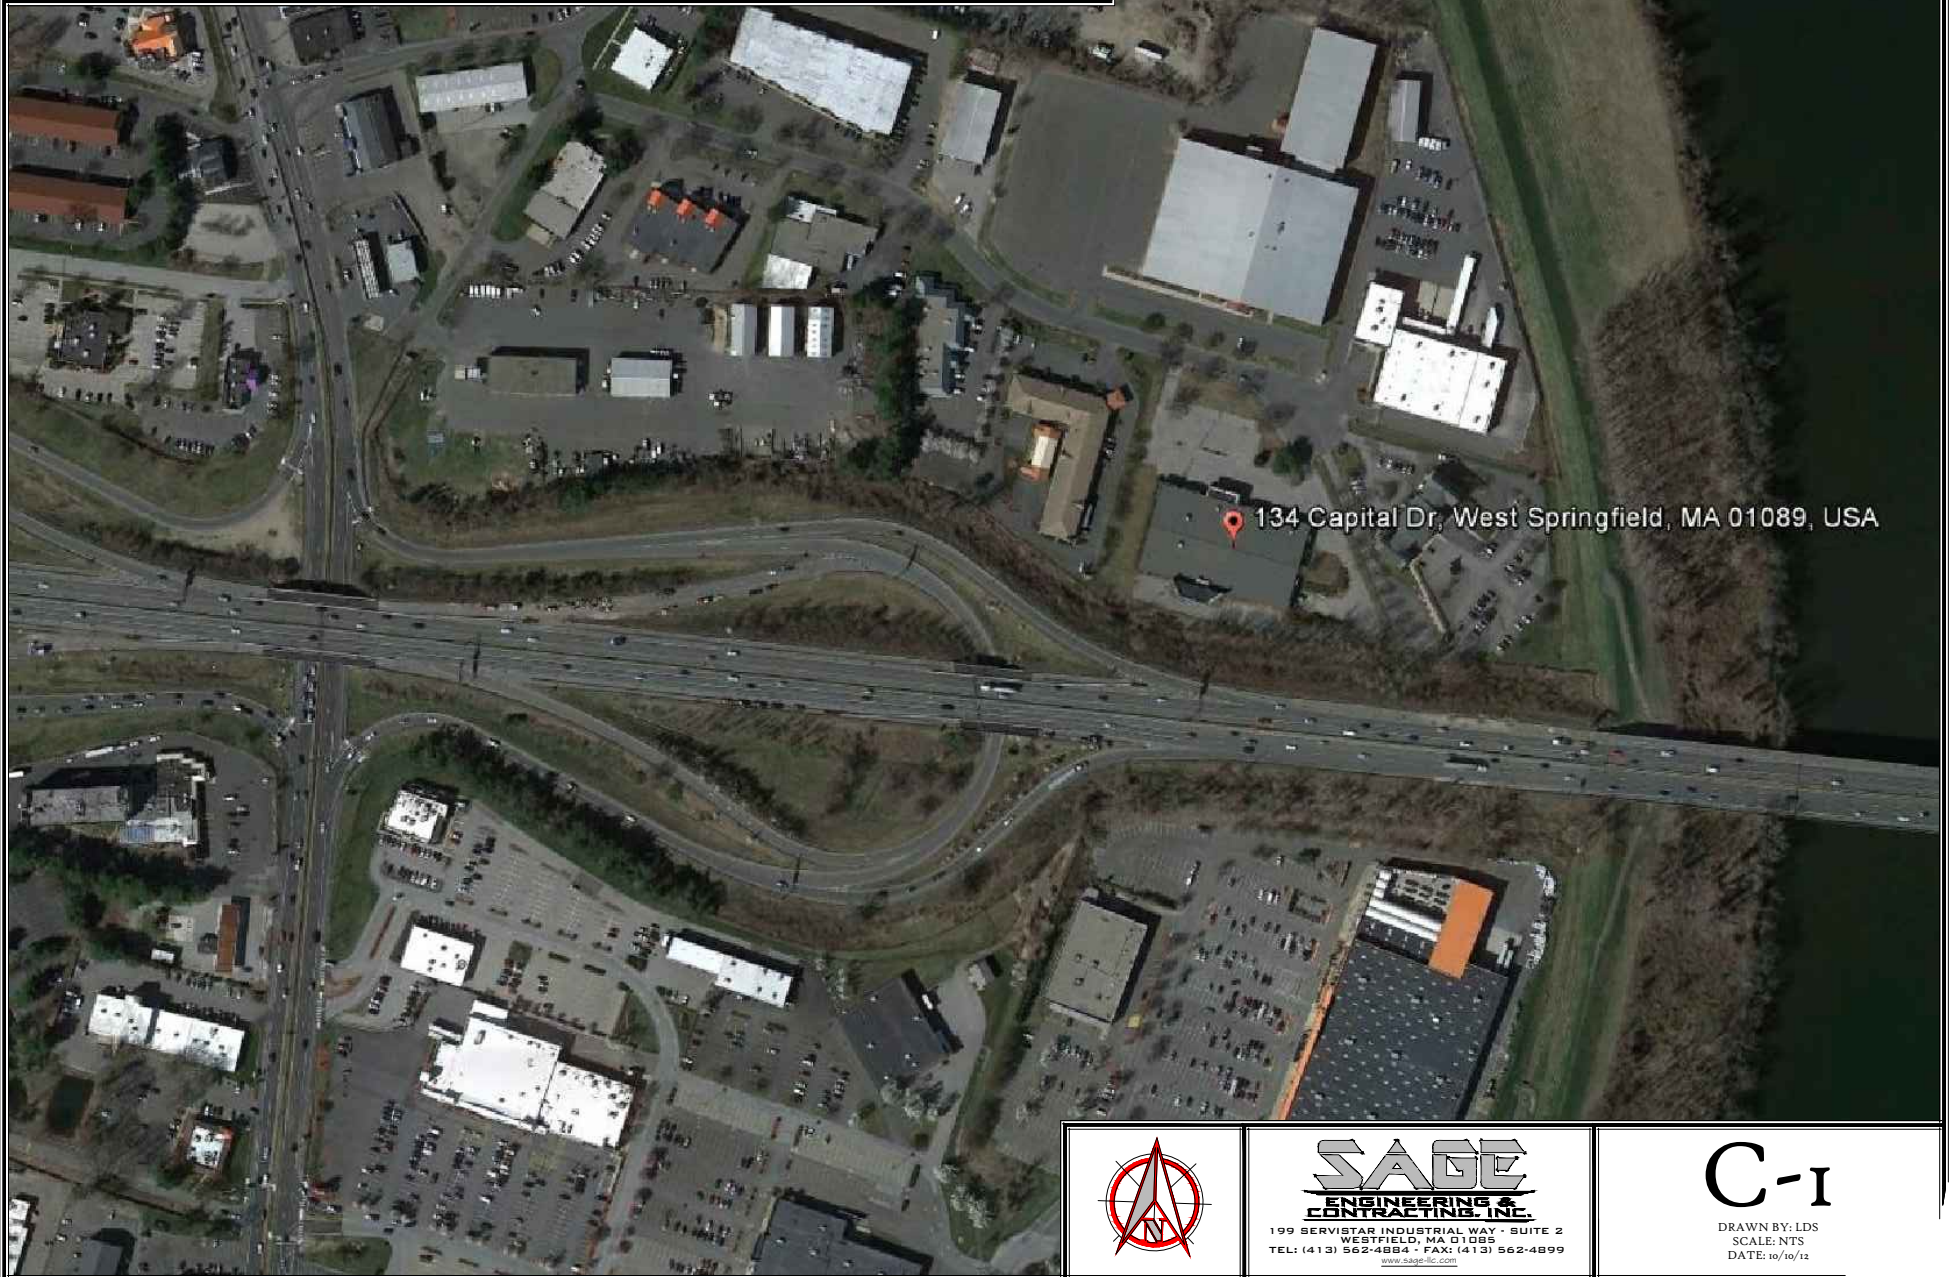

MULTIPLE TENANT COMMERCIAL BUILDING

134 Capital Drive
West Springfield, Massachusetts 01089

134 Capital Dr, West Springfield, MA 01089, USA

SAGE
ENGINEERING &
CONTRACTING, INC.

C-1

DRAWN BY: LDS
SCALE: NTS
DATE: 10/10/12