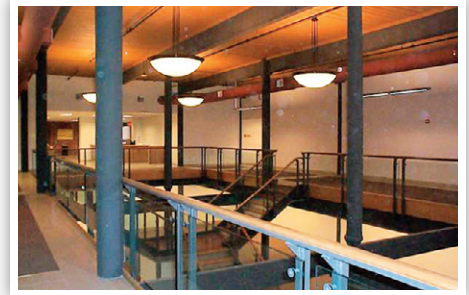

# Heritage Place

439 South Union Street ■ Lawrence, MA 01843

Floor plans and additional photos available online.

**Available for immediate lease:**

**Economic development incentives for tenants:**

**Available for custom build-out:**