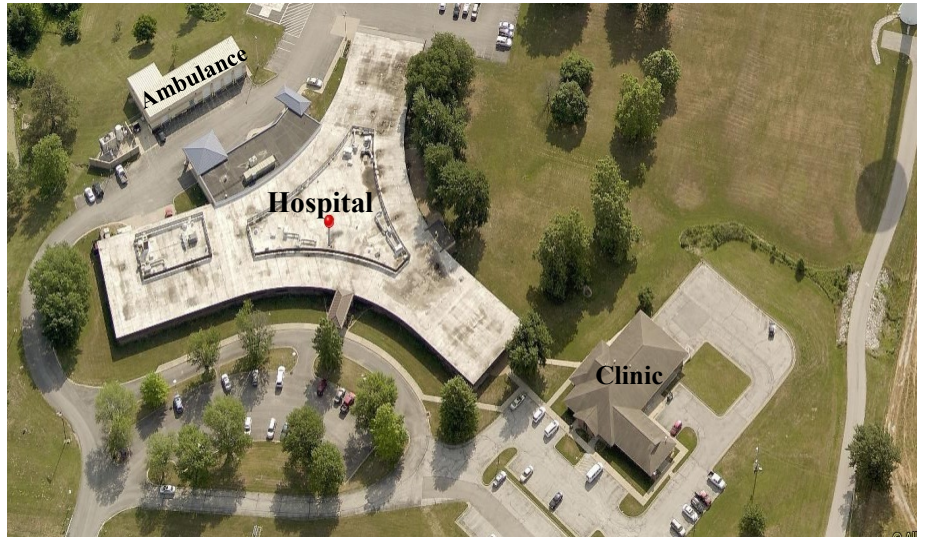

3-Buildings, 77,873 sf on 17.71 Acres

**Main Hospital, 60,214 sf
Ambulance Depot, 4,091 sf
Health Clinic, 11,568 sf**

- **Great opportunity to re-open a much needed Hospital and Clinic in Boonville, MO.**
- **Formerly Pinnacle Regional Hospital.**
- **Site consists of 3-Buildings on 17.71 Acres.**
- **Location is less than 5 miles from Interstate 70.**
- **Assisted Living, Urgent Care, Clinic and other specialized healthcare would work here.**
- **Existing Operating Room and Emergency Care.**
- **Helicopter pad for patient emergency access.**
- **Separate Health Clinic Building consists of 18 exam rooms/reception area and rehab center.**
- **Appraised Value in 2018 for a fully functional Hospital was \$7.45M with 70 licensed Beds.**