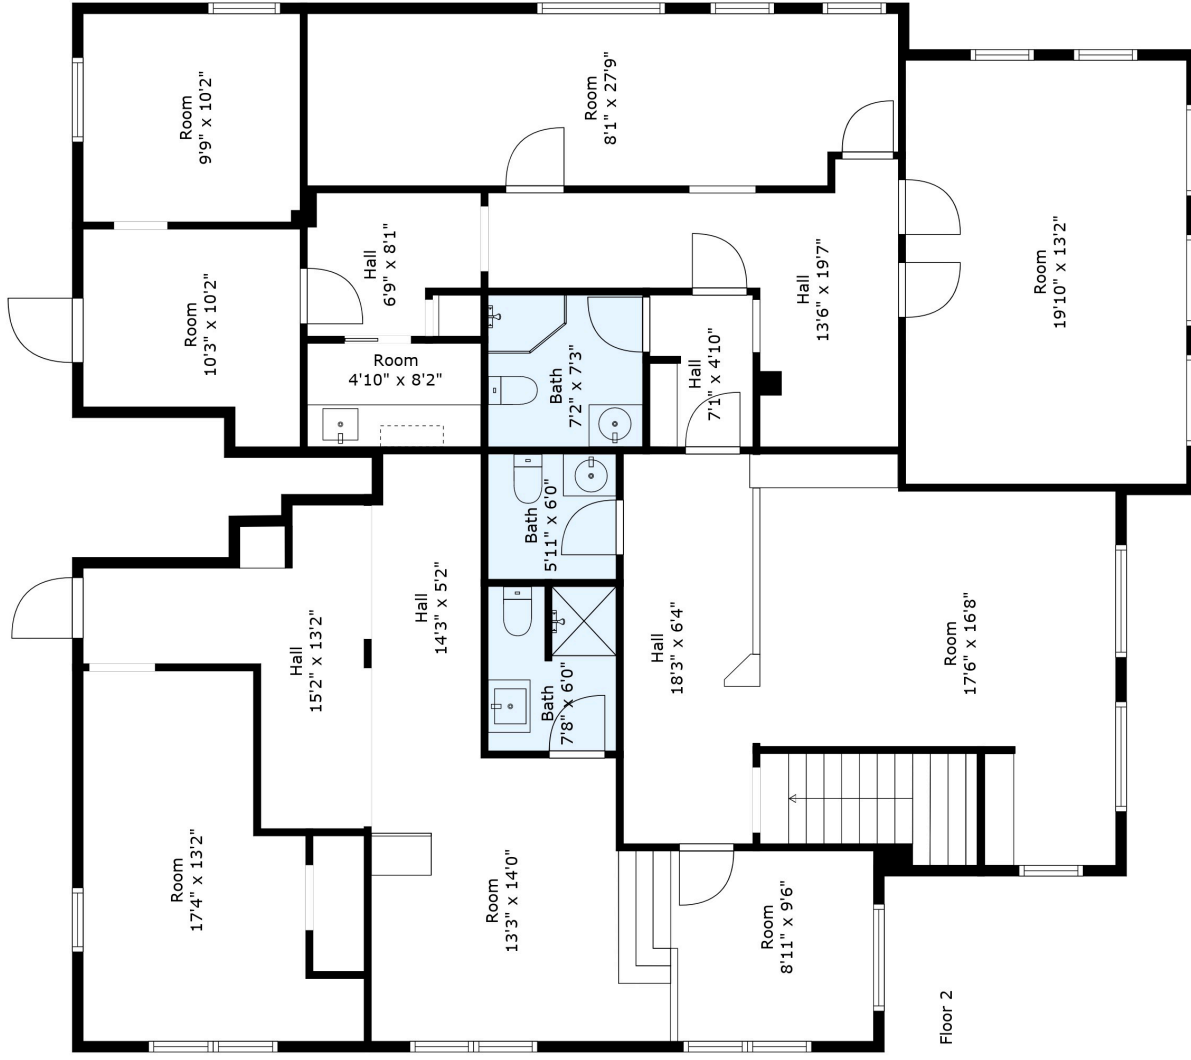

Floor 1

Floor 2

TOTAL: 3377 sq. ft
 BELOW GROUND: 1168 sq. ft, FLOOR 2: 2209 sq. ft

Floor Plan Created By Cubicasa App. Measurements Deemed Highly Reliable But Not Guaranteed.