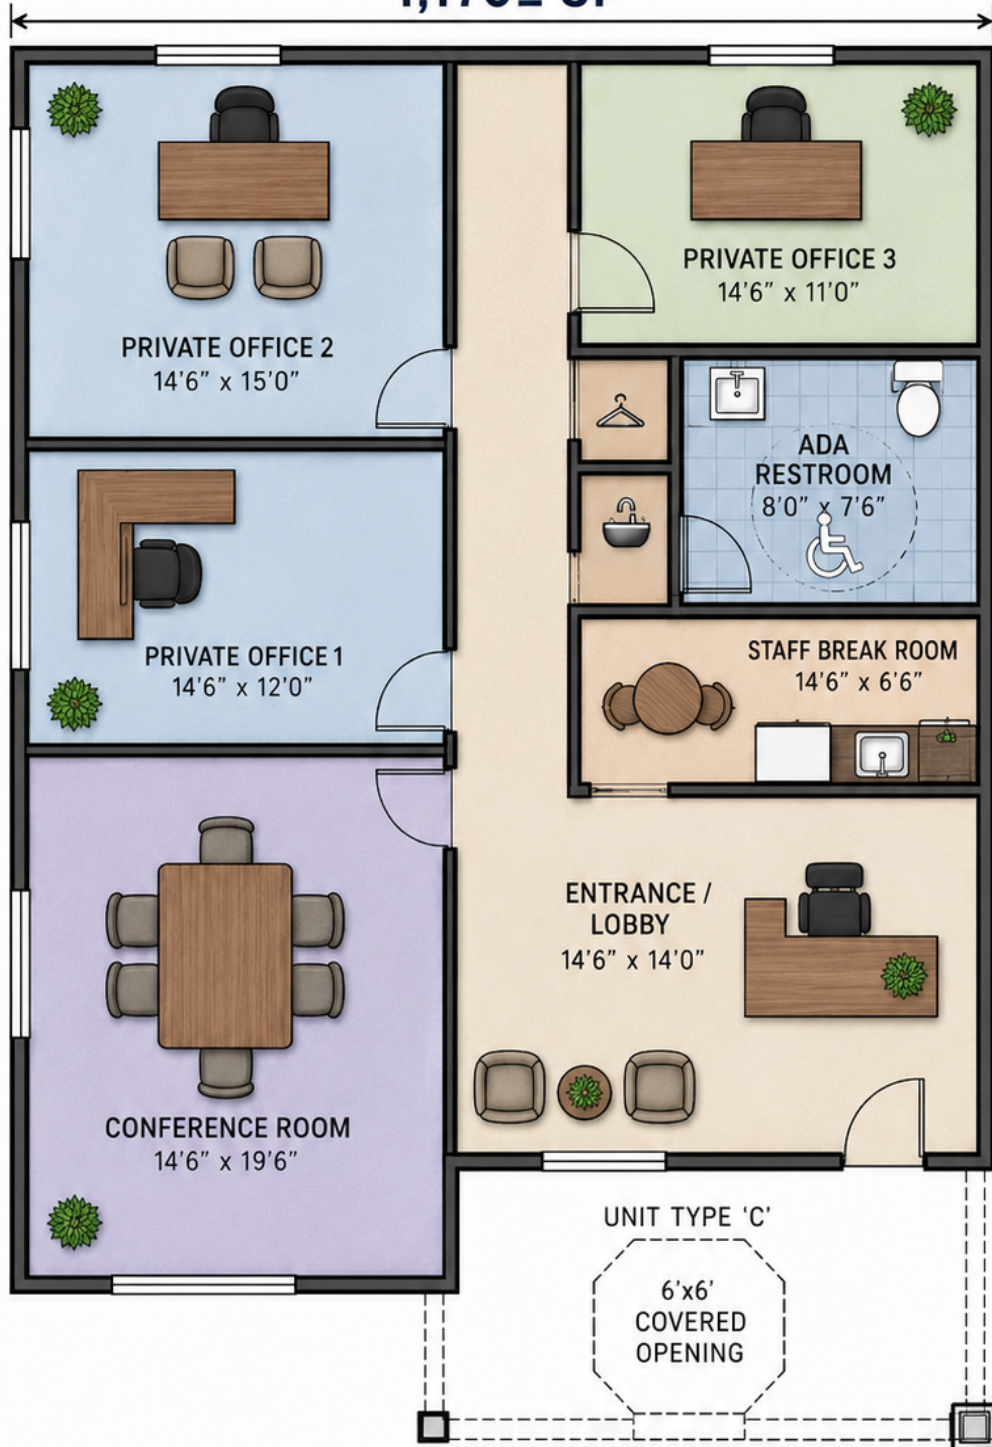

1,170± SF

SUITE 508

1,170± SF PROFESSIONAL OFFICE CONDO

ENTRANCE / LOBBY

CONFERENCE ROOM

3 PRIVATE OFFICES

STAFF BREAK ROOM

ADA RESTROOM