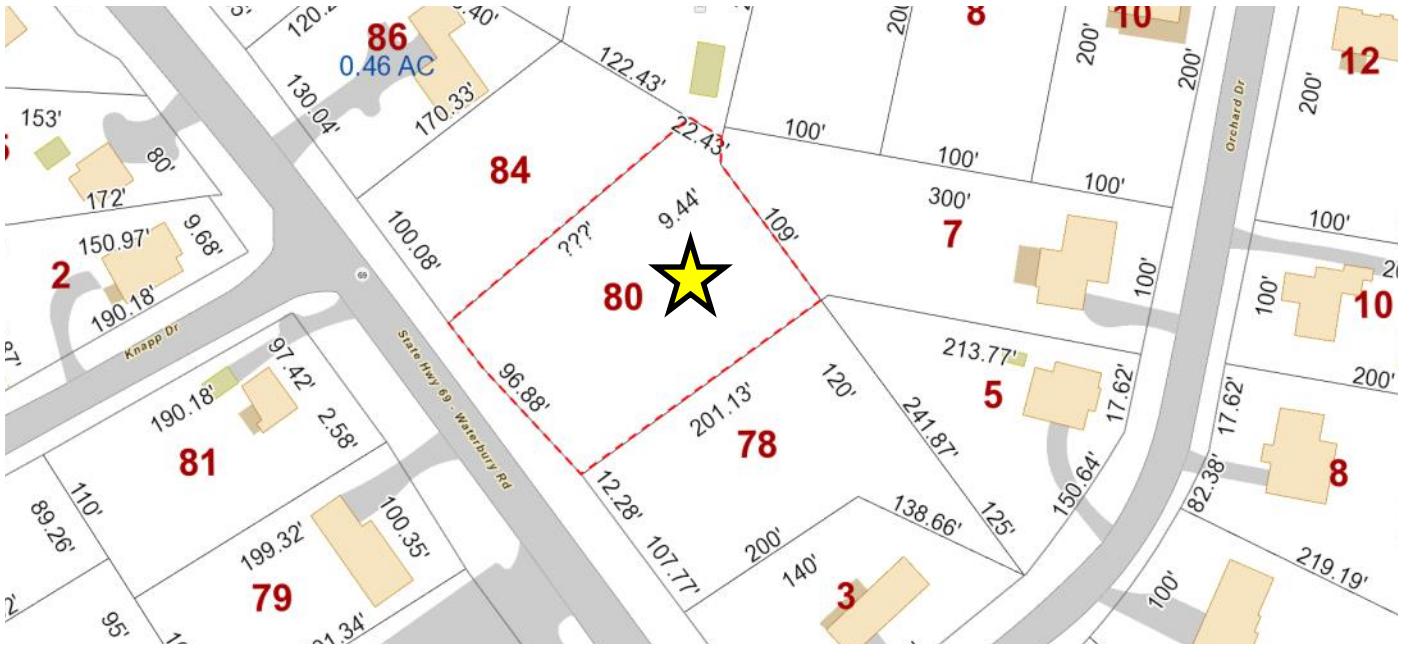

CONTACT: ED GODIN

E-mail: EGodinpb@gmail.com

www.GodinPropertyBrokers.com

Phone: 203-577-2277 Fax: 203-577-2100