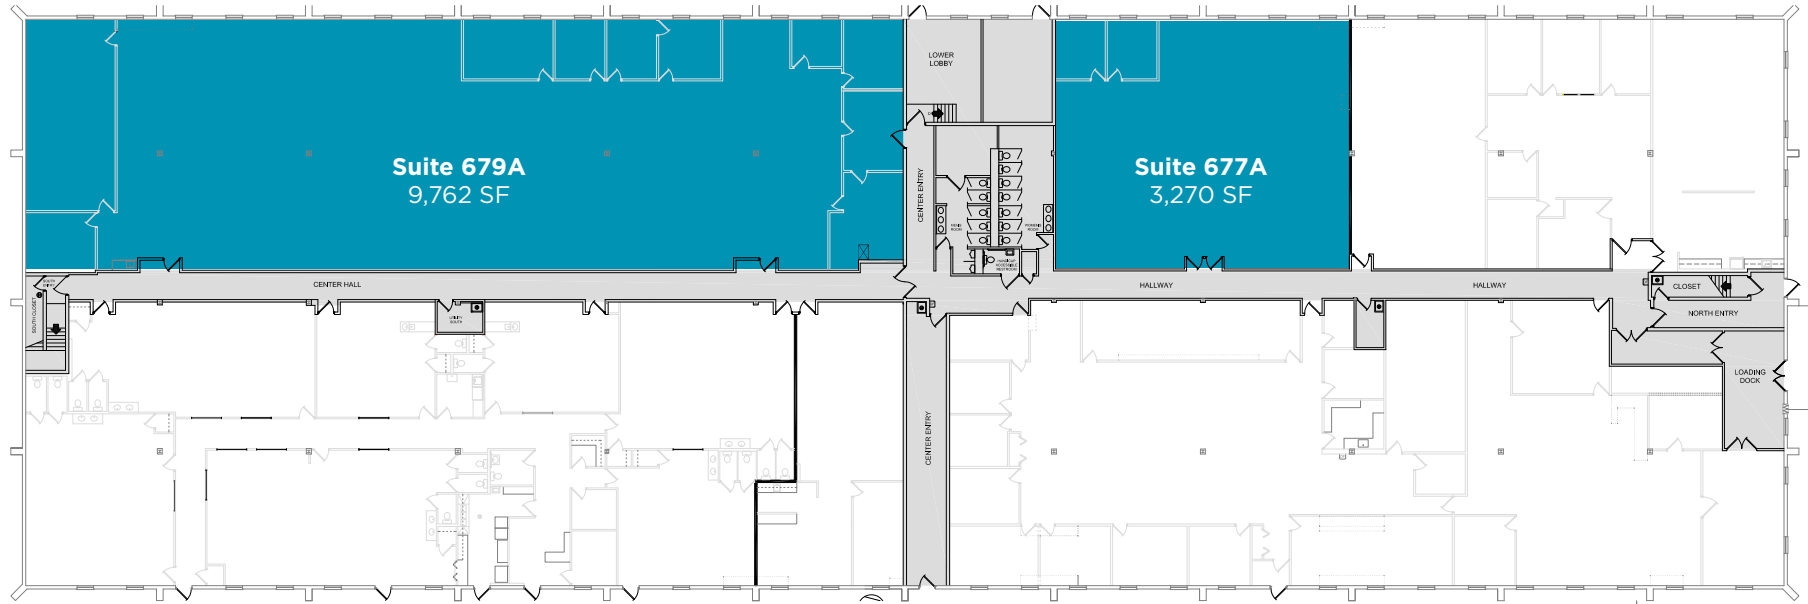

# BUILDING A FLOOR PLANS

Lower Level

SCALE 1/8" = 1'-0"

Upper Level

SCALE 1/8" = 1'-0"

**AUSTIN WETZEL**

Associate  
+1 216 525 1474  
awetzel@crescorealestate.com

**ROBERT WETZEL**