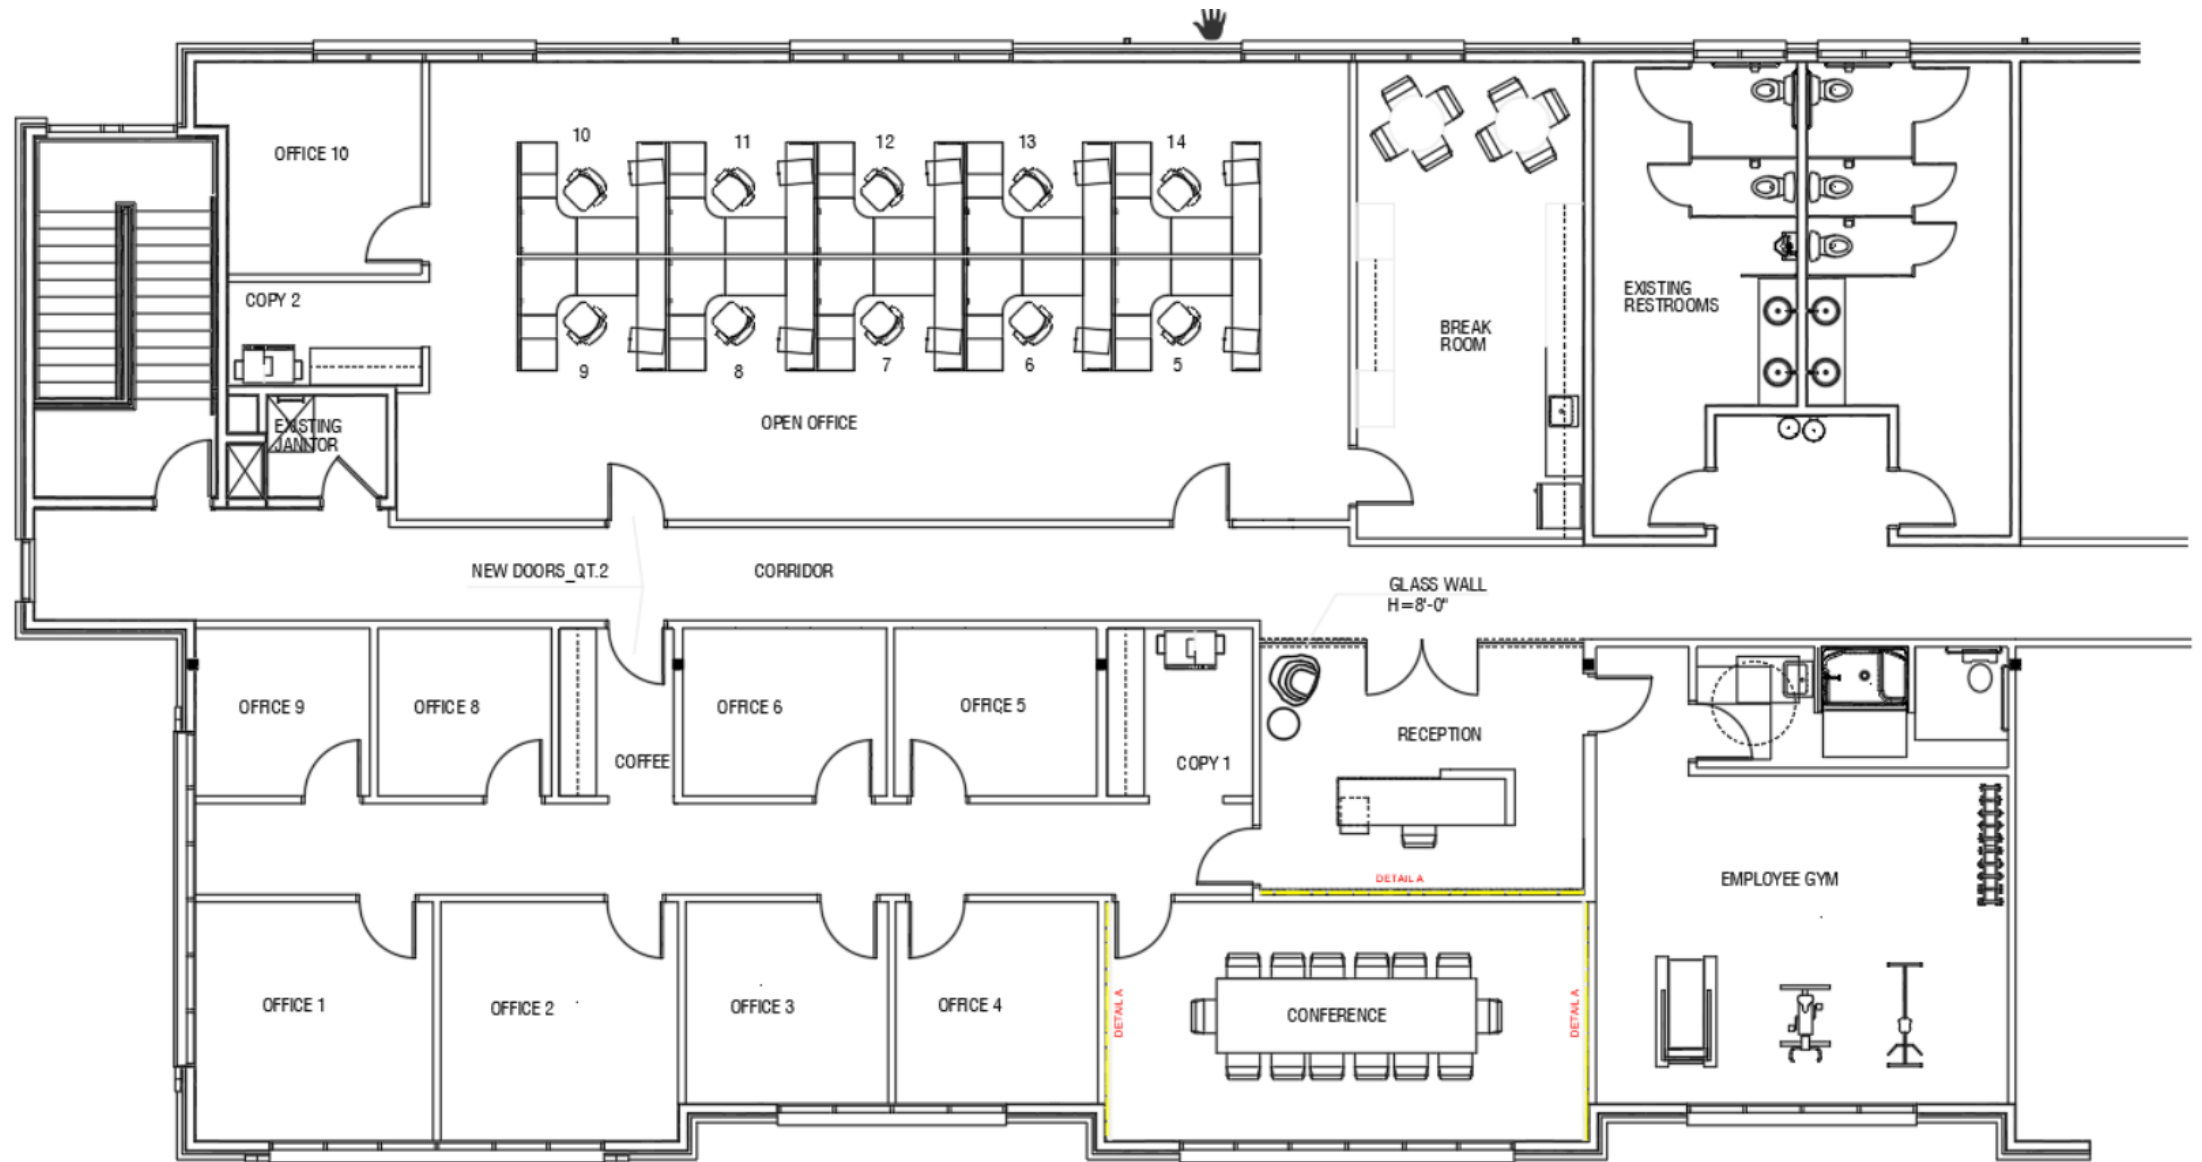

HEADLIGHTS

--- STRIP LED_44 LINEAR FEET_3500 K