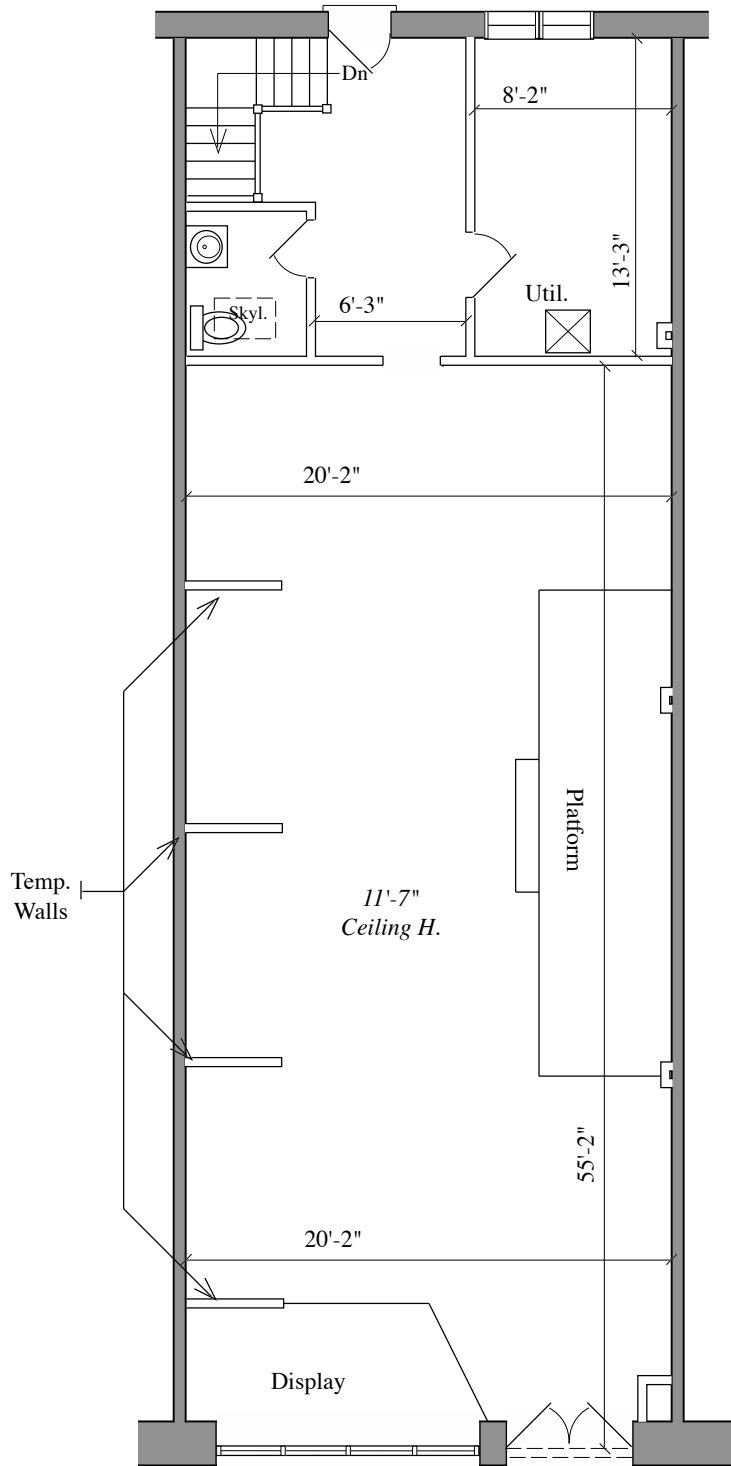

53 KINGS HWY. EAST  
HADDONFIELD, NJ

DETAILED FLOOR PLANS •  ROOMINDERS • REAL ESTATE MARKETING			APPROXIMATE SQUARE FEET
p 856.429.4233	web - www.roominders.com	f 856.429.8118	1,255
e jon@roominders.com	measured by Jon Hitchner 9.13.06	Revised -	
* Actual measurements may vary		* Not to be used for construction purposes	
* Position of walls and fixtures are approximate		* Only to be used with written permission	

**FIRST FLOOR**  
1,255 SQ. FT. (Gross)