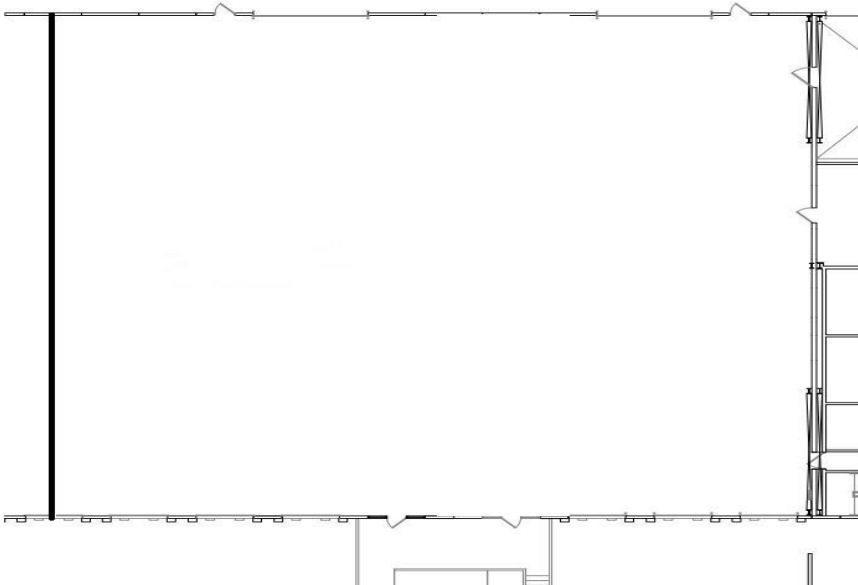

Warehouse Space for Lease

1048 Mexico City Avenue K.C., MO 64153

For Additional Information
Please Contact:
Myron Haith (913) 888-3456 X 3
mhaith@haith.com

5,000 sq. ft.
0 office
5,000 whse
1 drive-in doors
3 dock-high doors
\$8.00 net