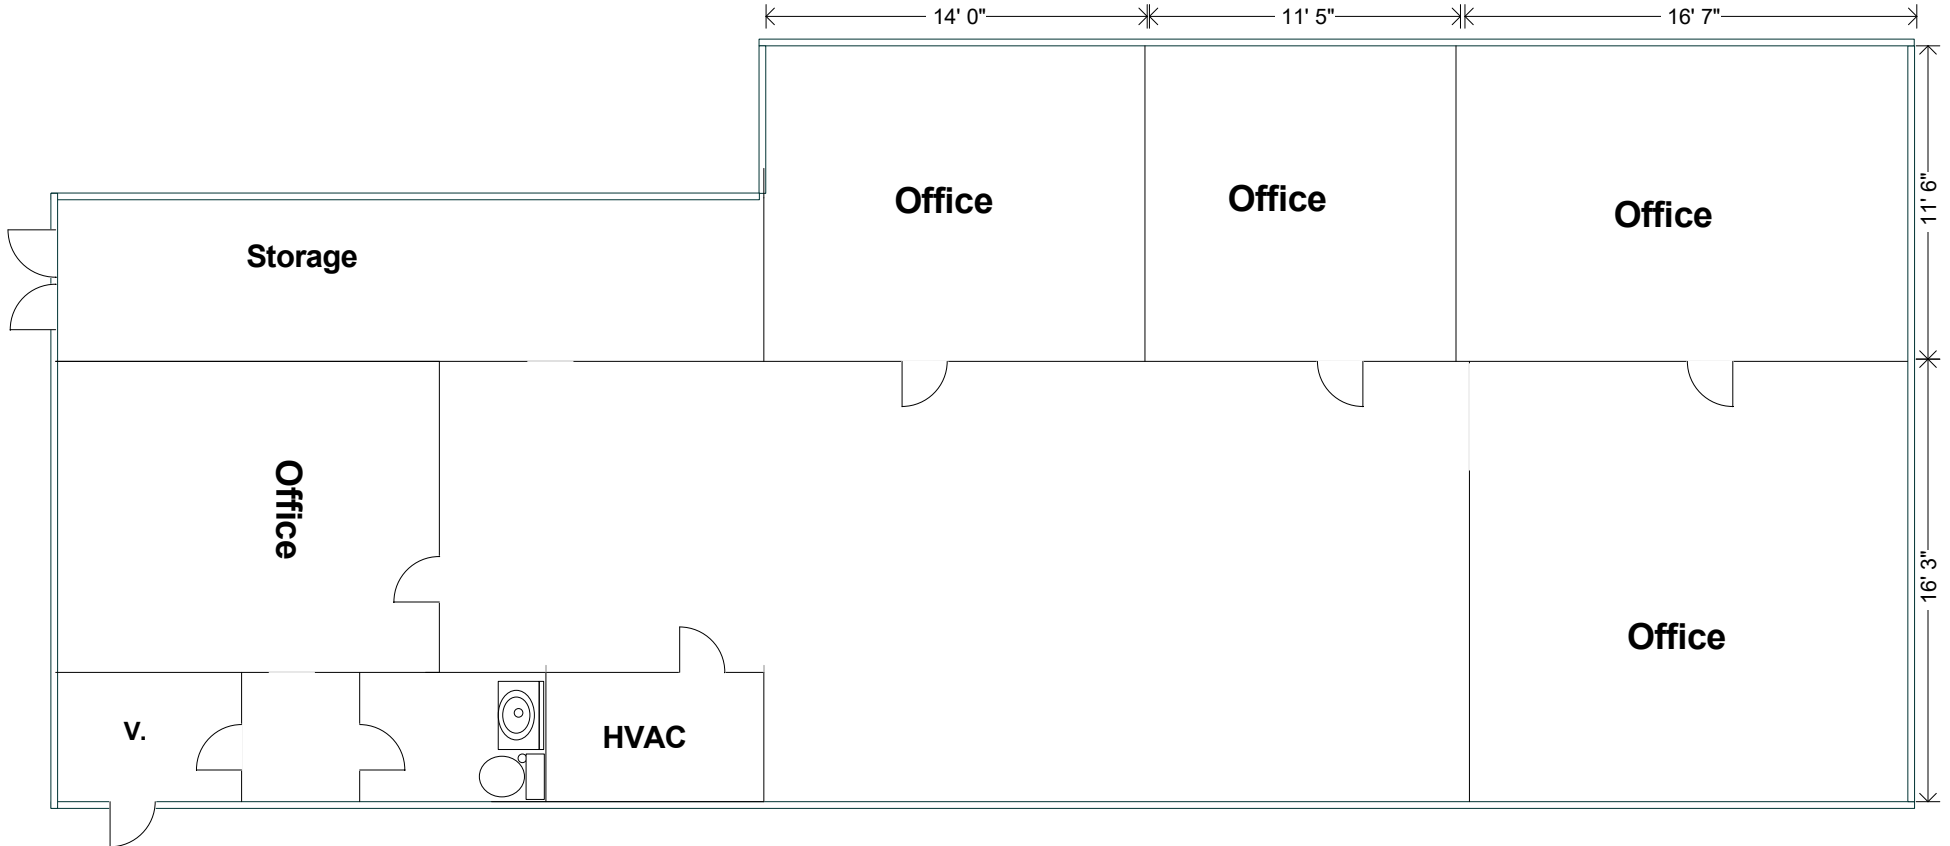

1944 RAYMOND DRIVE, NORTHBROOK

1,890 SQUARE FEET

BNB REALTY PARTNERS, LLC

847-808-8850

ALL MEASUREMENTS ARE APPROXIMATE

1944 RY Floor Plan. PLN
Print Scale: 1" : 85"