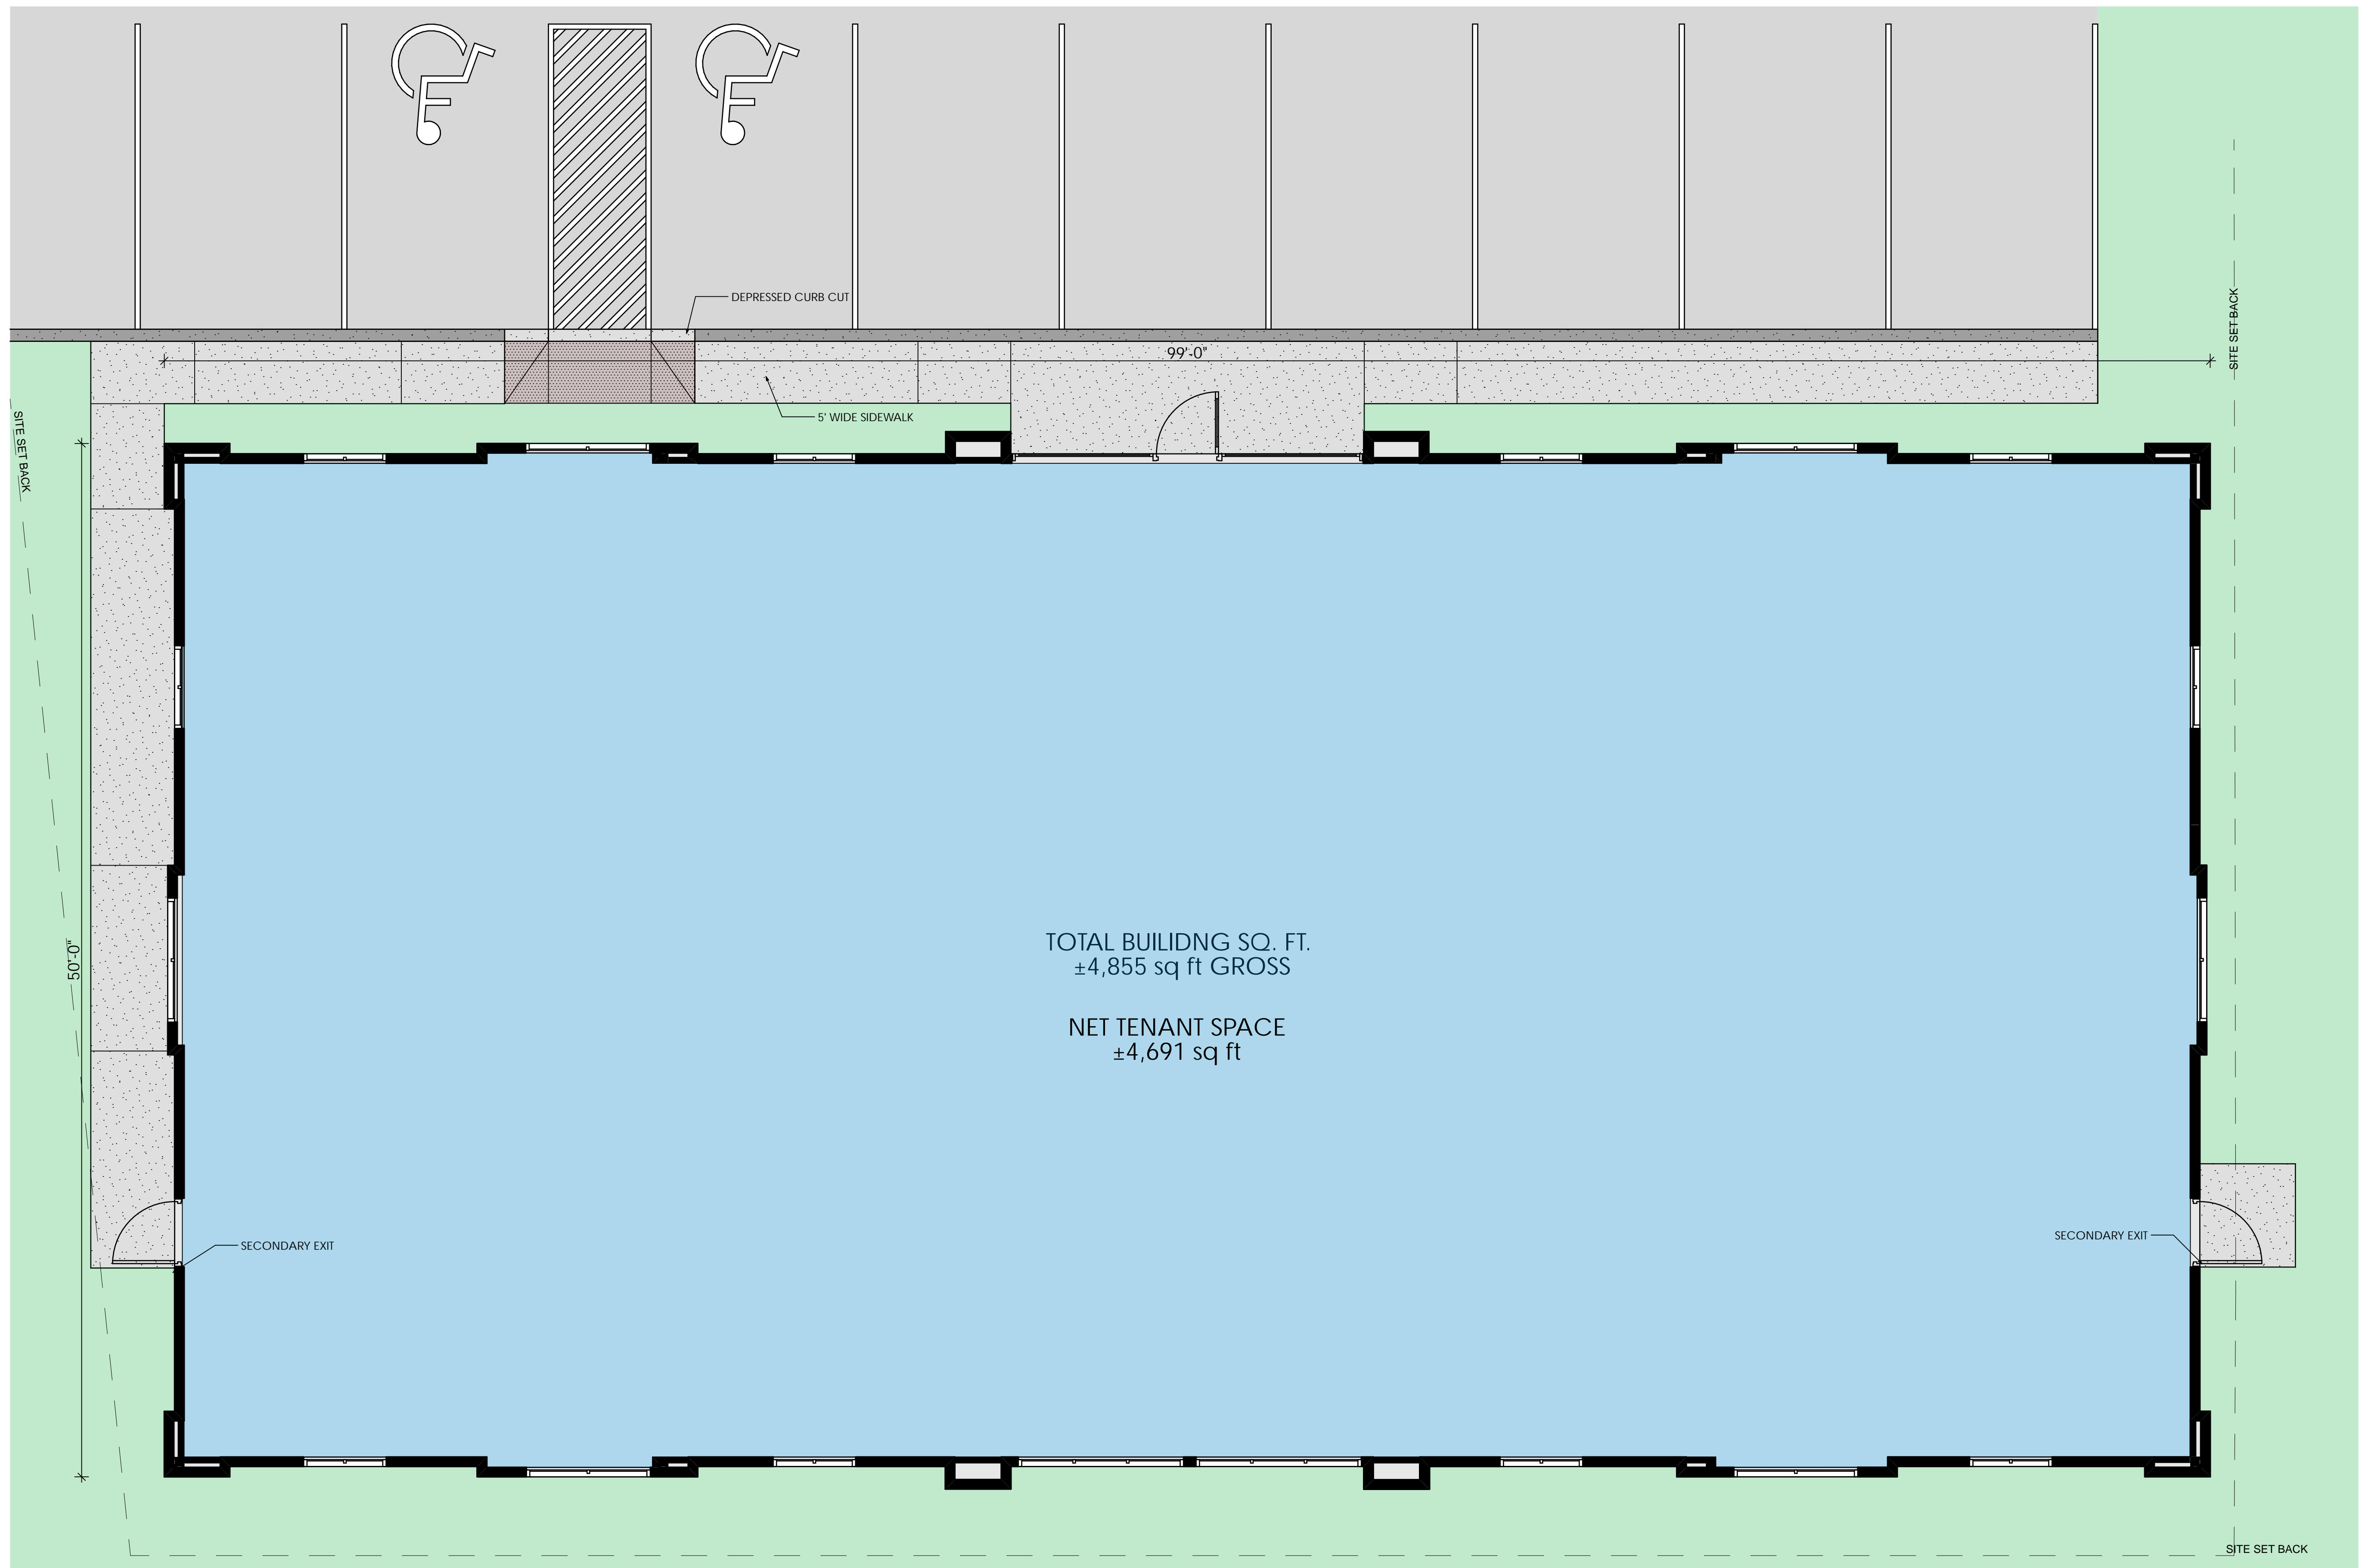

CONCEPTUAL BLDG PLAN - MULTI SUITE OPT.

10/17/23

WILLOW CREEK PLAZA
BUILDING #7

ARCHITECTURAL
ALLIANCE

CONCEPTUAL BLDG PLAN - SINGLE SUITE OPT.

10/17/23

**WILLOW CREEK PLAZA
BUILDING #7**

ARCHITECTURAL
ALLIANCE

FRONT ENTRY ELEVATION

CONCEPTUAL ELEVATION - MULTI SUITE OPT.

10/17/23

WILLOW CREEK PLAZA
BUILDING #7

ARCHITECTURAL
ALLIANCE

CONCEPTUAL ELEVATIONS - SINGLE SUITE

10/17/23

WILLOW CREEK PLAZA
BUILDING #7

ARCHITECTURAL
ALLIANCE

CONCEPTUAL ELEVATIONS

10/17/23

WILLOW CREEK PLAZA
BUILDING #7

ARCHITECTURAL
ALLIANCE

CONCEPTUAL ELEVATIONS

10/17/23

WILLOW CREEK PLAZA
BUILDING #7