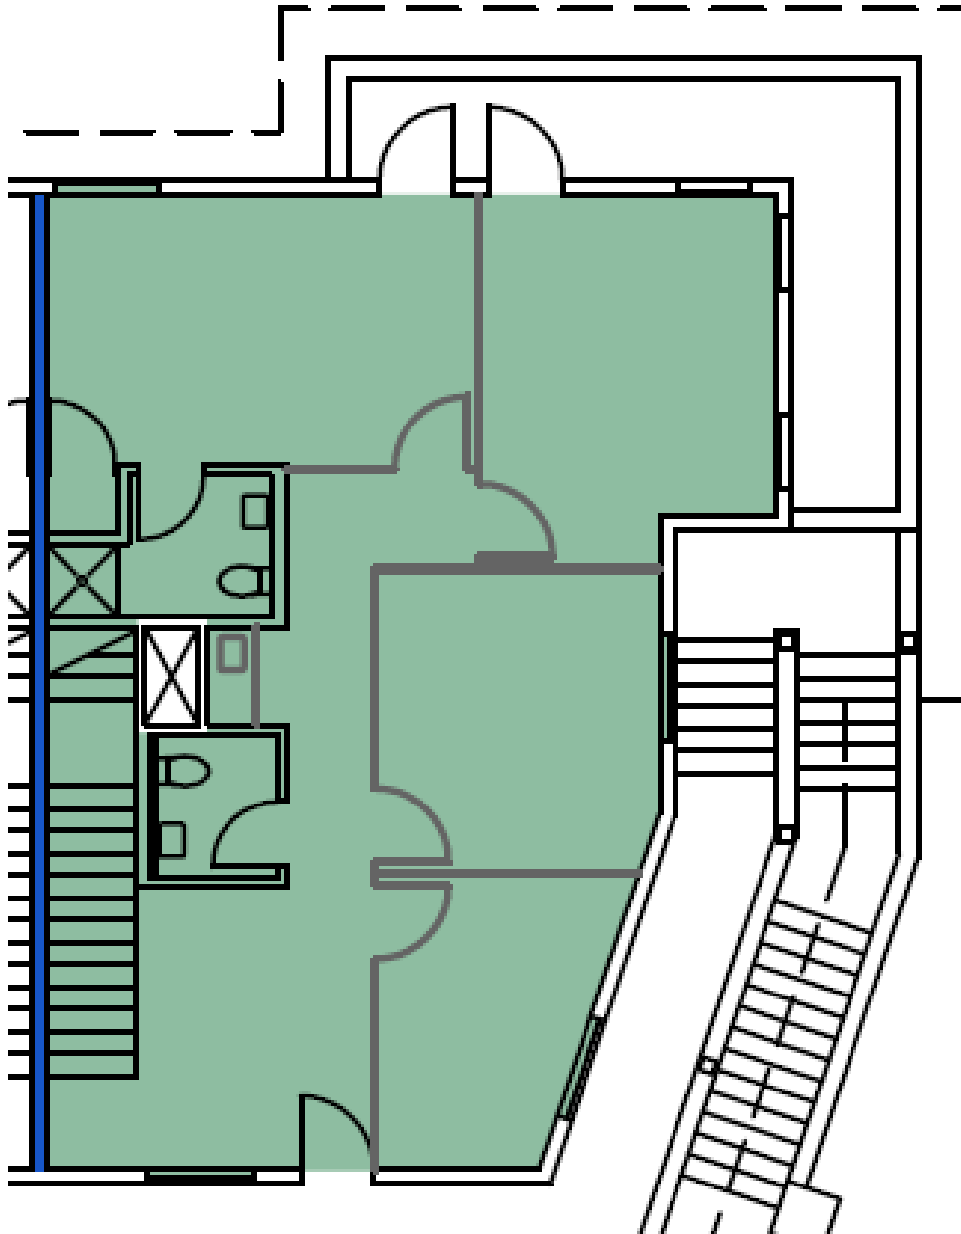

## Suite 124 ● 1,427 SF

- 2<sup>nd</sup> Floor Office Space (1<sup>st</sup> floor OR 2<sup>nd</sup> Floor Entry)
- Elevator served
- Reception, 2-4 Private Offices
- Private Balcony with access from 2 offices
- 2 Restrooms (1 with shower)
- Data/IT Closet
- Mini bar