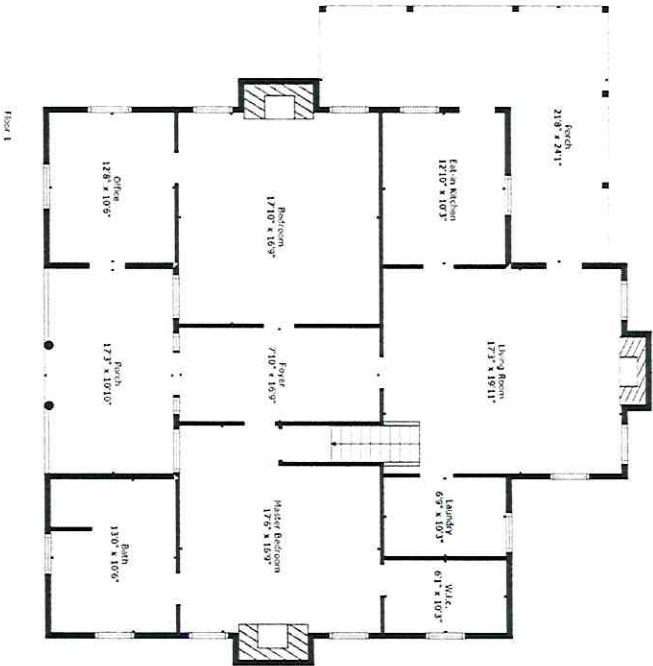

RealEstatePhotosAtlanta.com

TOTAL: 3444 sq. ft.
 FLOOR: 1,144 sq. ft.
 EXCLUDED AREAS: PORCH: 131 sq. ft., COVERED DECK: 259 sq. ft.
 Floor Plan Created By: Calixtas App. Measurements Obtained by: Property Real Estate Ltd. Not Guaranteed.

TOTAL: 2391 sq. ft.
 FLOOR 1: 1656 sq. ft., FLOOR 2: 735 sq. ft.
 EXCLUDED AREAS: PORCH: 500 sq. ft., FIREPLACE: 46 sq. ft.
 Floor Plan Created By: Cincas App. Measurements Derived Using Lidar Data Not Guaranteed.

Realty Atlanta.com
RealtyPhotosAtlanta.com

TOTAL: 677 sq. ft.
FLOOR 1: 677 sq. ft.
EXCLUDED AREAS: PORCH: 169 sq. ft., FIREPLACE: 12 sq. ft.
Floor Plan Created By: Calliope App, Measurement Provided Highly Rendered But Not Guaranteed.