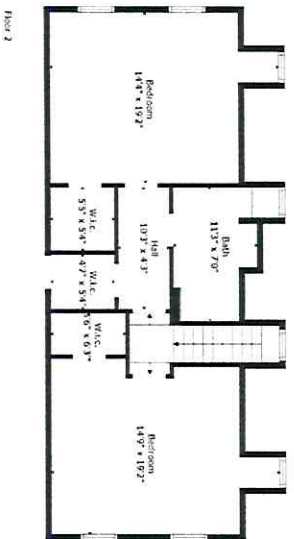

RealEstatePhotosAtlanta.com

TOTAL: 3444 sq. ft.
 FLOOR: 1,144 sq. ft.
 EXCLUDED AREAS: PORCH: 131 sq. ft., COVERED DECK: 259 sq. ft.
 Floor Plan Created By: Calixtas App. Measurements Obtained by: Property Real Estate Ltd. Not Guaranteed.

TOTAL: 2391 sq. ft.
 FLOOR 1: 1656 sq. ft., FLOOR 2: 735 sq. ft.
 EXCLUDED AREAS: PORCH: 500 sq. ft., FIREPLACE: 46 sq. ft.
 Floor Plan Created By: Cincas App. Measurements Derived Using Lidar Data Not Guaranteed.

Realty Atlanta.com
RealtyPhotosAtlanta.com

TOTAL: 677 sq. ft.
FLOOR 1: 677 sq. ft.
EXCLUDED AREAS: PORCH: 169 sq. ft., FIREPLACE: 12 sq. ft.
Floor Plan Created By: Calliope App, Measurement Provided Highly Rendered But Not Guaranteed.