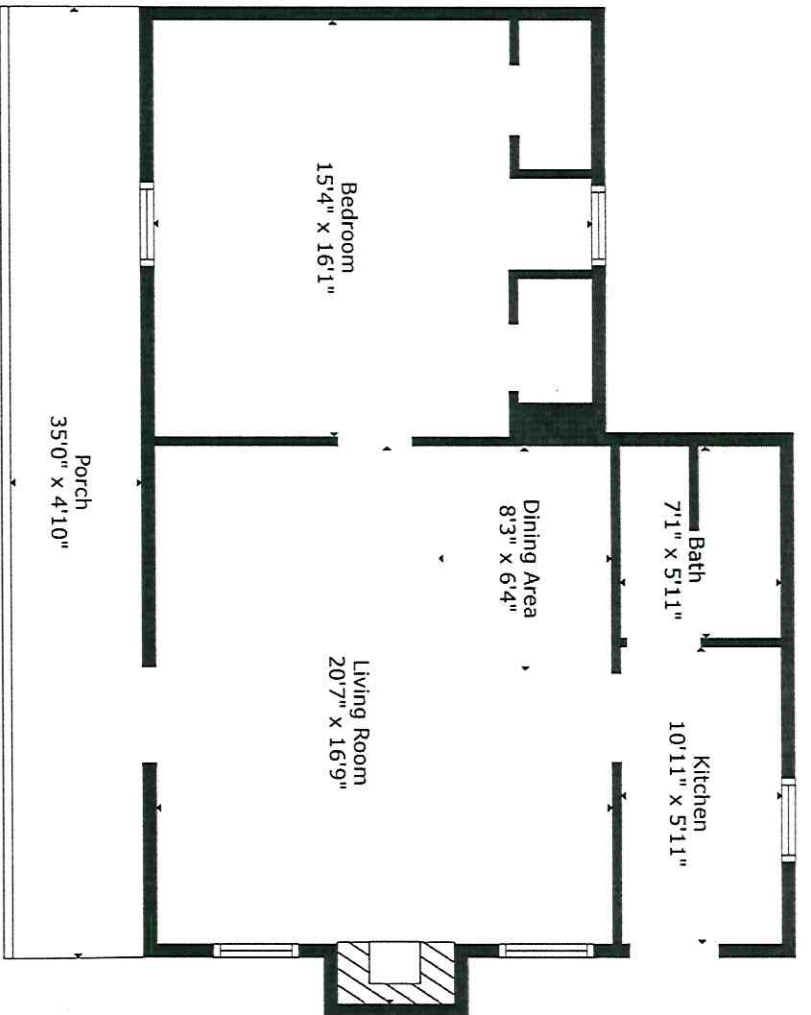

RealEstatePhotosAtlanta.com

TOTAL: 3444 sq. ft.
 FLOOR: 1,144 sq. ft.
 EXCLUDED AREAS: PORCH: 131 sq. ft., COVERED DECK: 259 sq. ft.
 Floor Plan Created By: Calixtas App. Measurements Obtained by: Property Real Estate Ltd. Not Guaranteed.

TOTAL: 2391 sq. ft.
 FLOOR 1: 1656 sq. ft., FLOOR 2: 735 sq. ft.
 EXCLUDED AREAS: PORCH: 500 sq. ft., FIREPLACE: 46 sq. ft.
 Floor Plan Created By: Cincas App. Measurements Derived Using Lidar Data Not Guaranteed.

Realty Atlanta.com
RealtyPhotosAtlanta.com

TOTAL: 677 sq. ft.
FLOOR 1: 677 sq. ft.
EXCLUDED AREAS: PORCH: 169 sq. ft., FIREPLACE: 12 sq. ft.
Floor Plan Created By: Calliope App, Measurement Provided Highly Rendered But Not Guaranteed.