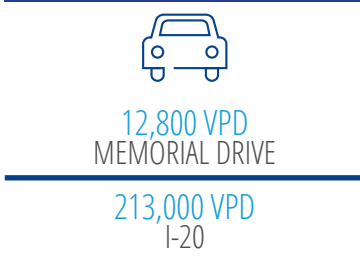

Traffic Count