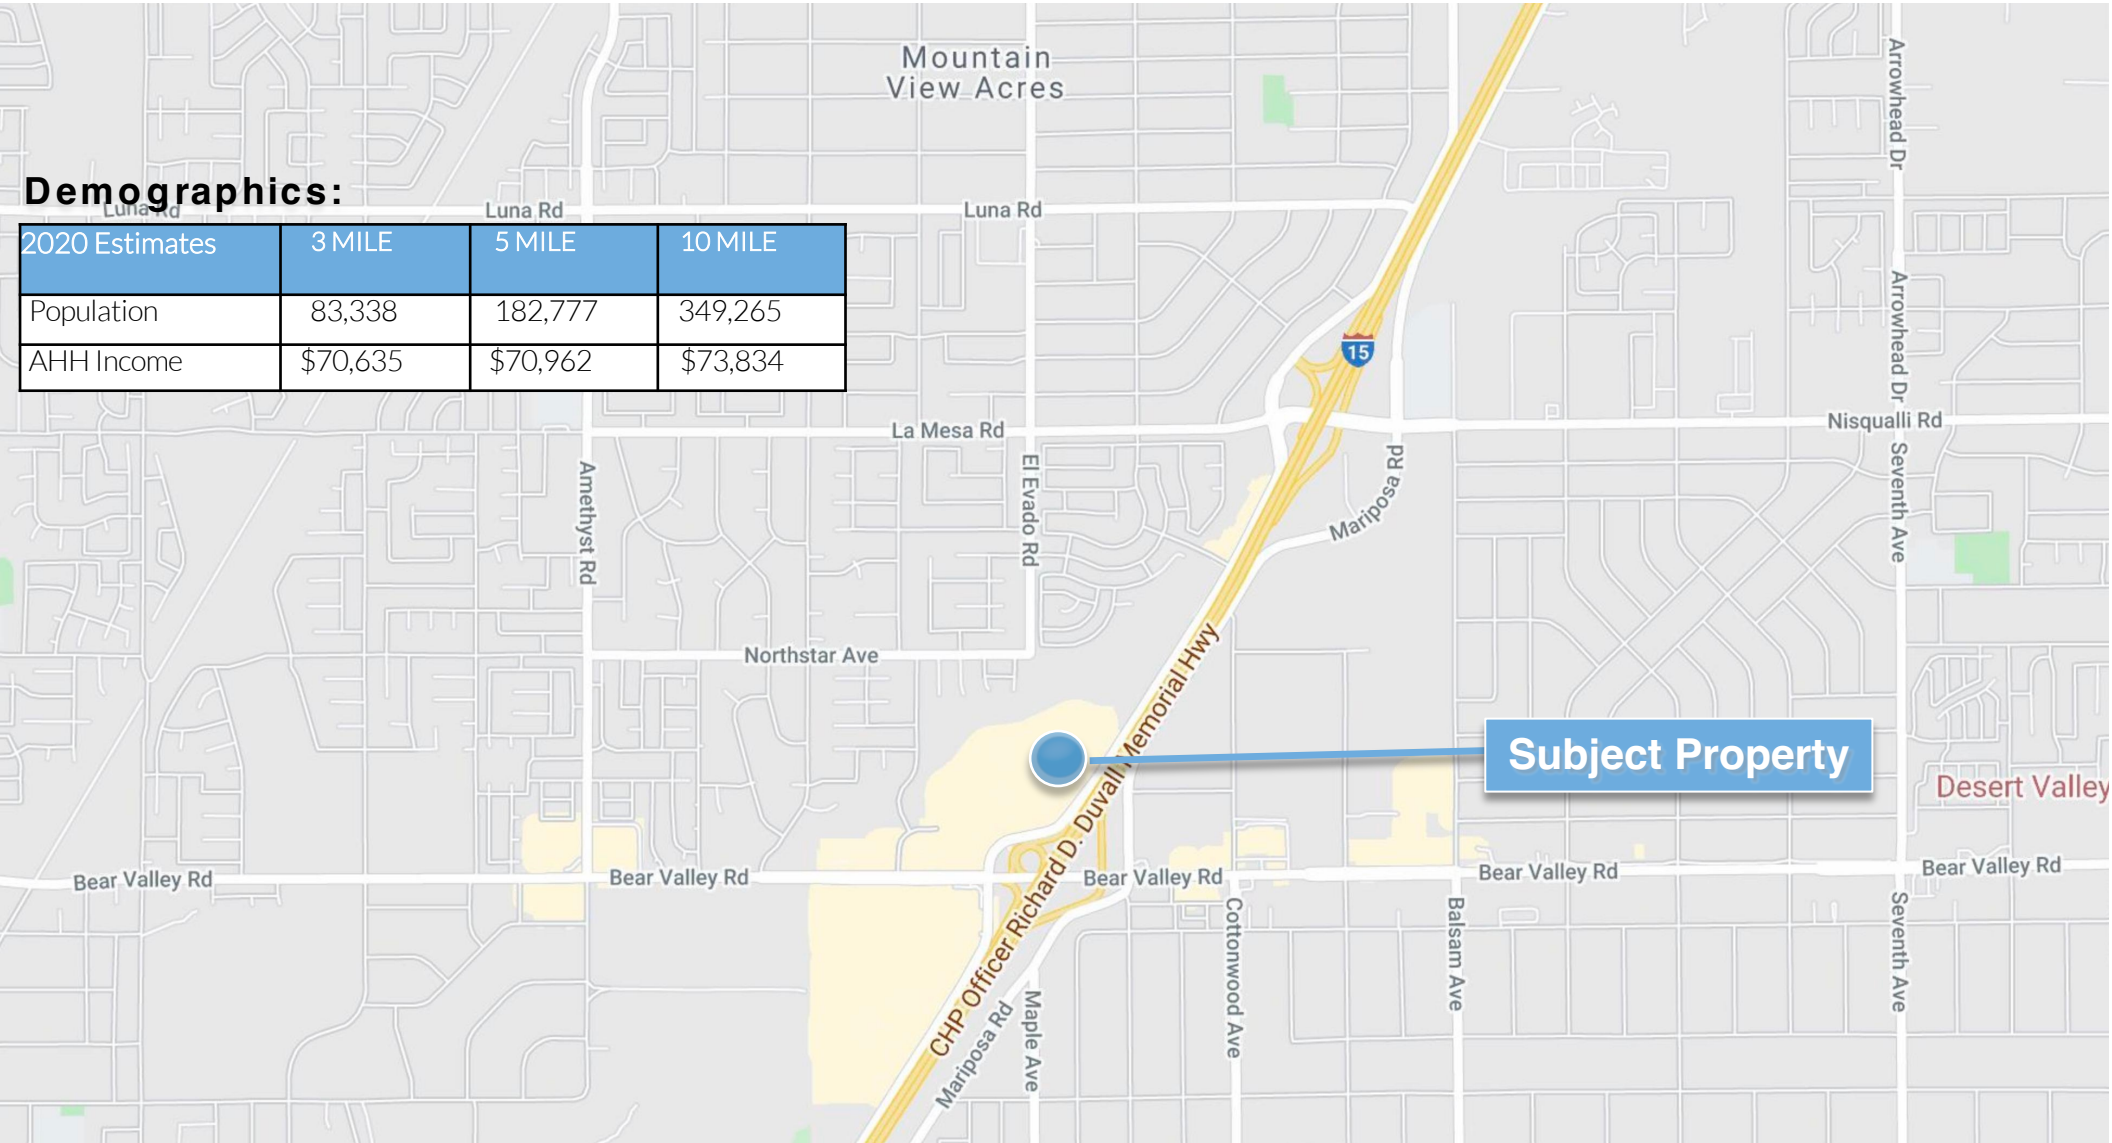

Macy's Pad At The Mall of Victor Valley

14580 Bear Valley Rd,
Victorville, CA 92392

Macy's Pad At The Mall of Victor Valley

14580 Bear Valley Rd,
Victorville, CA 92392

Demographics:

2020 Estimates	3 MILE	5 MILE	10 MILE
Population	83,338	182,777	349,265
AHH Income	\$70,635	\$70,962	\$73,834

TERRY BORTNICK
Tel: 888-301-1888 x 2
terry@axiomra.com
CA DRE License #01005344

PRESTON KIM
Tel: 888-301-1888 x 9
preston@axiomra.com
CA DRE License# 02036584

www.axiomra.com

Property Highlights:

- Only enclosed mall in the Victor Valley
- Premier retail location in the entire Victor Valley
- Freeway Visible from I-15
- Traffic Counts of approximately 180,000 ADT along I-15
- Great visibility and access from Bear Valley Rd

Macy's Pad At The Mall of Victor Valley

14580 Bear Valley Rd,
Victorville, CA 92392

TERRY BORTNICK
Tel: 888-301-1888 x 2
terry@axiomra.com
CA DRE License #01005344

PRESTON KIM
Tel: 888-301-1888 x 9
preston@axiomra.com
CA DRE License# 02036584