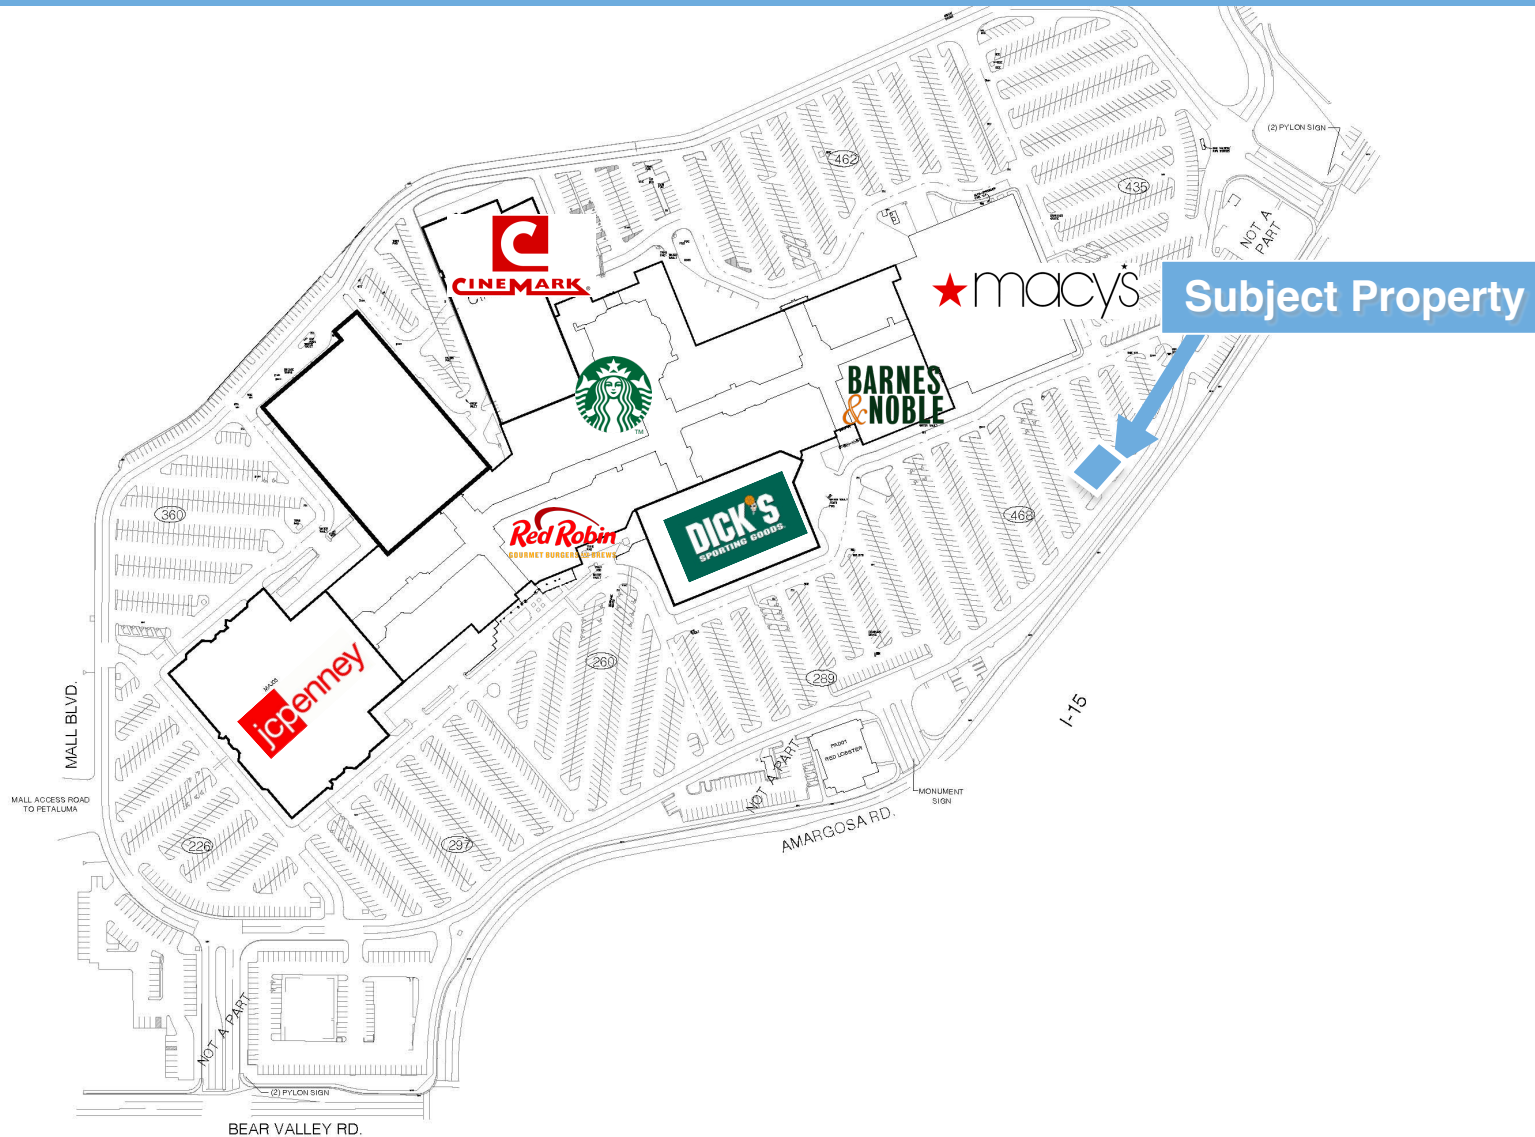

Macy's Pad At The Mall of Victor Valley

14580 Bear Valley Rd,
Victorville, CA 92392

TERRY BORTNICK
Tel: 888-301-1888 x 2
terry@axiomra.com
CA DRE License #01005344

PRESTON KIM
Tel: 888-301-1888 x 9
preston@axiomra.com
CA DRE License# 02036584

www.axiomra.com