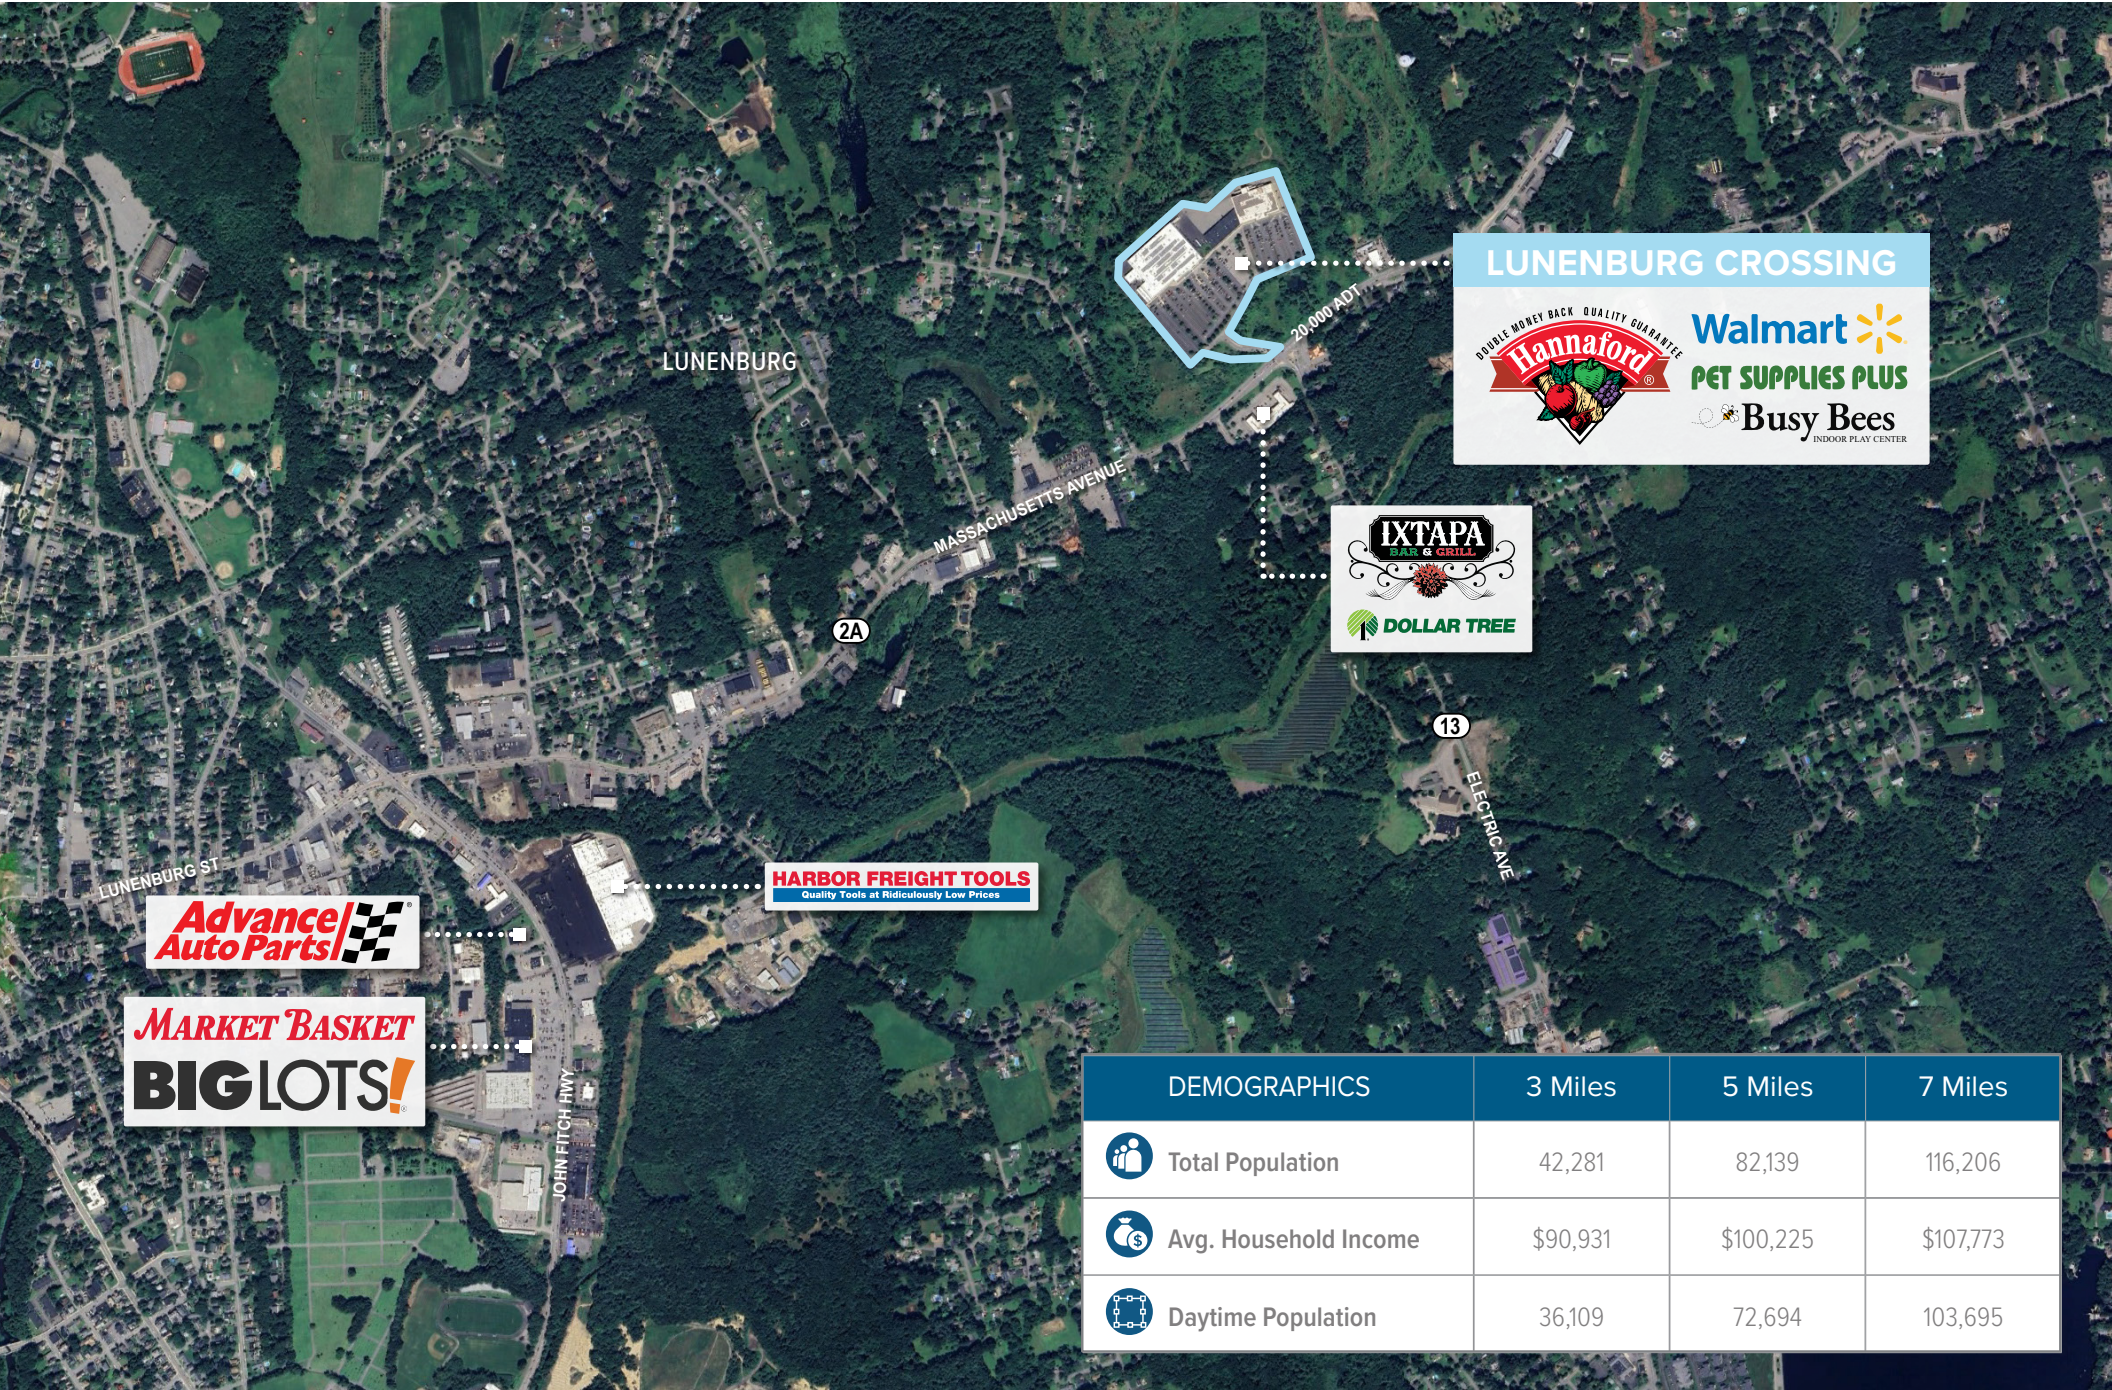

Lunenburg Crossing

1,500 - 6,015 SF AVAILABLE FOR LEASE

Located in a high-traffic area with visibility from over 20,000 vehicles daily on Route 2A, this prime retail space is shadow anchored by Walmart and a market-dominant Hannaford Bros., attracting approximately 2.6 million annual visits (Placer.ai). Situated within two miles of Fitchburg State University, home to more than 6,700 students, this location offers exceptional access to a dynamic mix of shoppers.

CURRENT TENANTS

Walmart 

PET SUPPLIES PLUS

 **Busy Bees**
INDOOR PLAY CENTER

GROSS LEASABLE AREA
25,515 SF

PROPERTY STATUS
1,500 - 6,015 SF AVAILABLE

AVERAGE DAILY TRAFFIC
Massachusetts Ave: 20,000 ADT

Lunenburg, MA

301 Massachusetts Avenue
Lunenburg, MA 01462

LUNENBURG CROSSING

DOUBLE MONEY BACK QUALITY GUARANTEE

IXTAPA
 BAR & GRILL

DOLLAR TREE

HARBOR FREIGHT TOOLS
 Quality Tools at Ridiculously Low Prices

Advance
 Auto Parts

MARKET BASKET
BIG LOTS!

DEMOGRAPHICS	3 Miles	5 Miles	7 Miles
Total Population	42,281	82,139	116,206
Avg. Household Income	\$90,931	\$100,225	\$107,773
Daytime Population	36,109	72,694	103,695

Lunenburg, MA