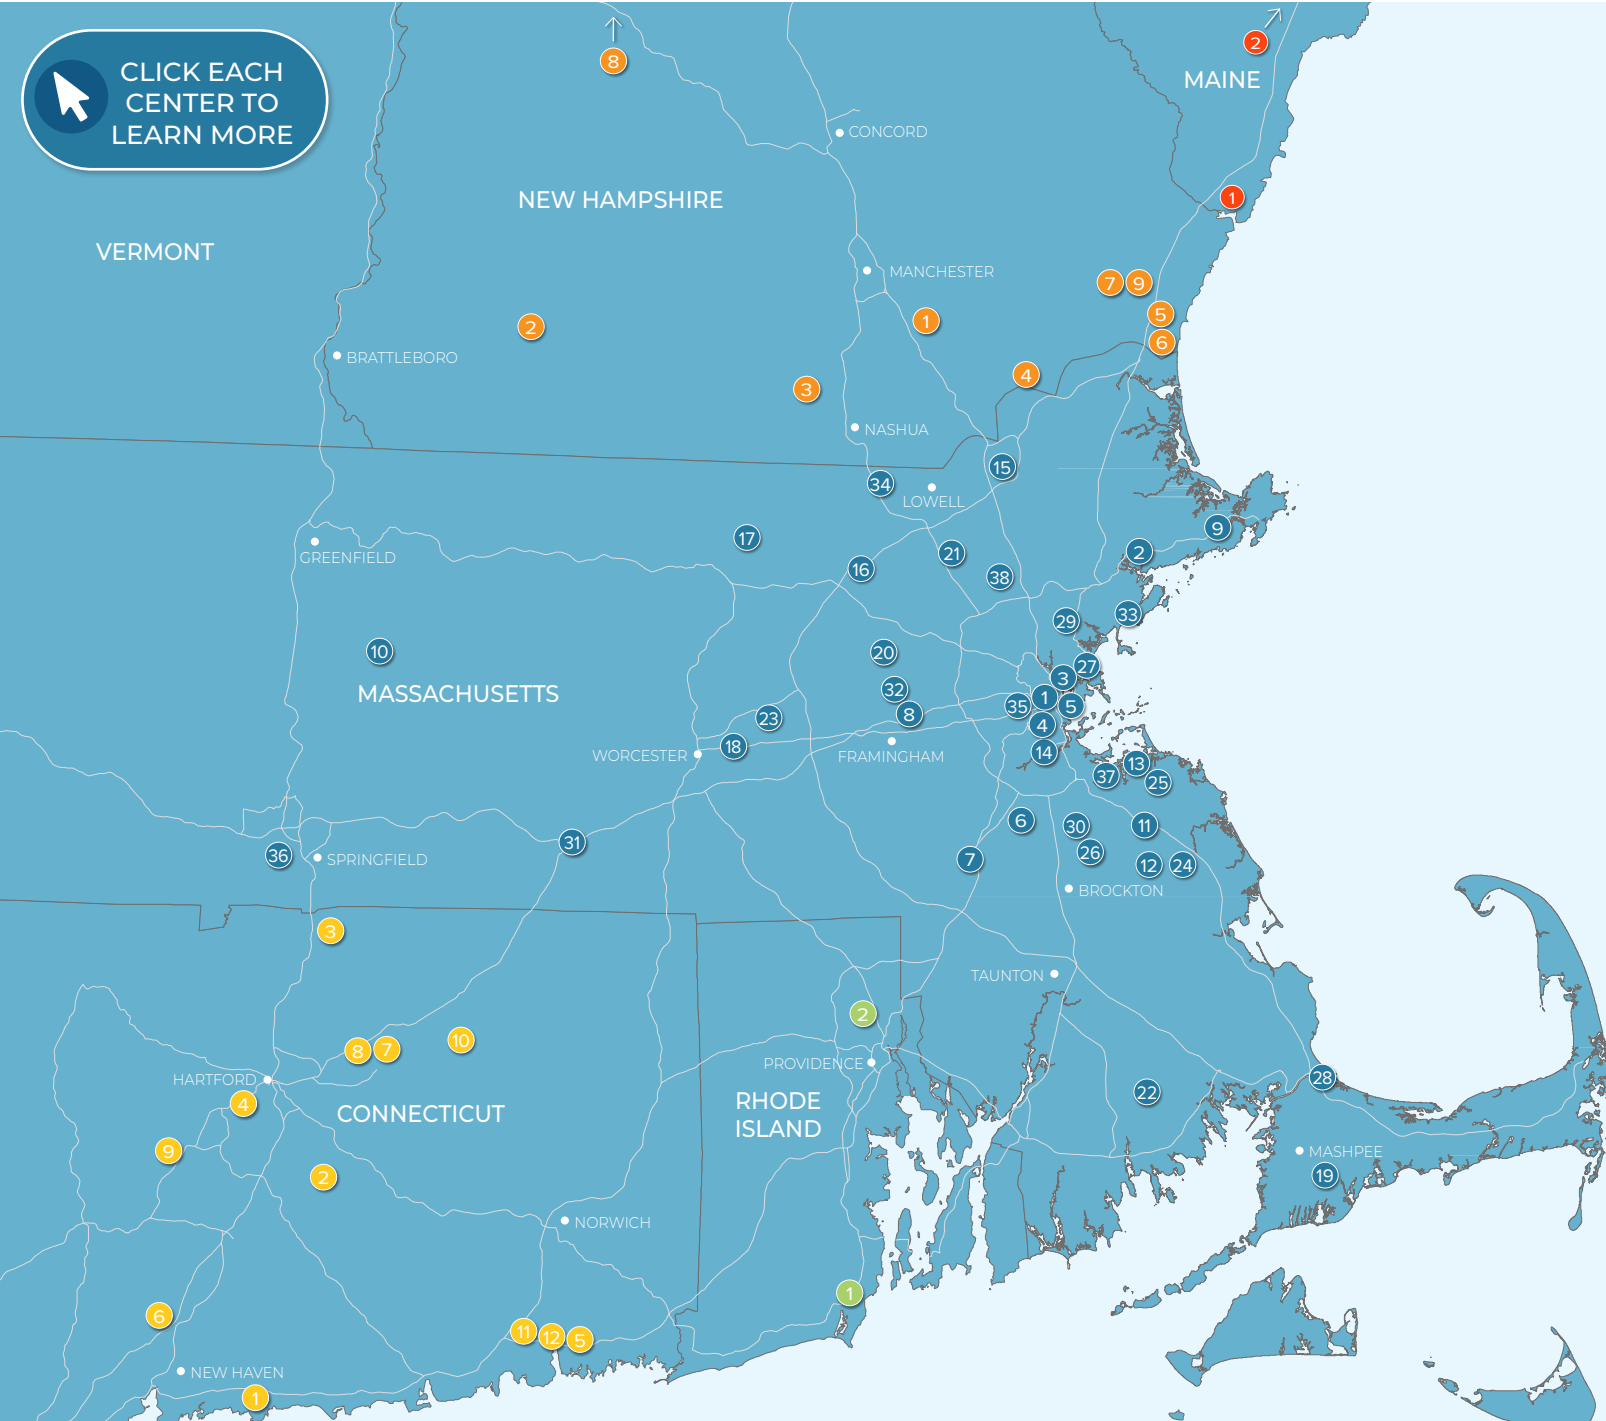

CLICK EACH CENTER TO LEARN MORE