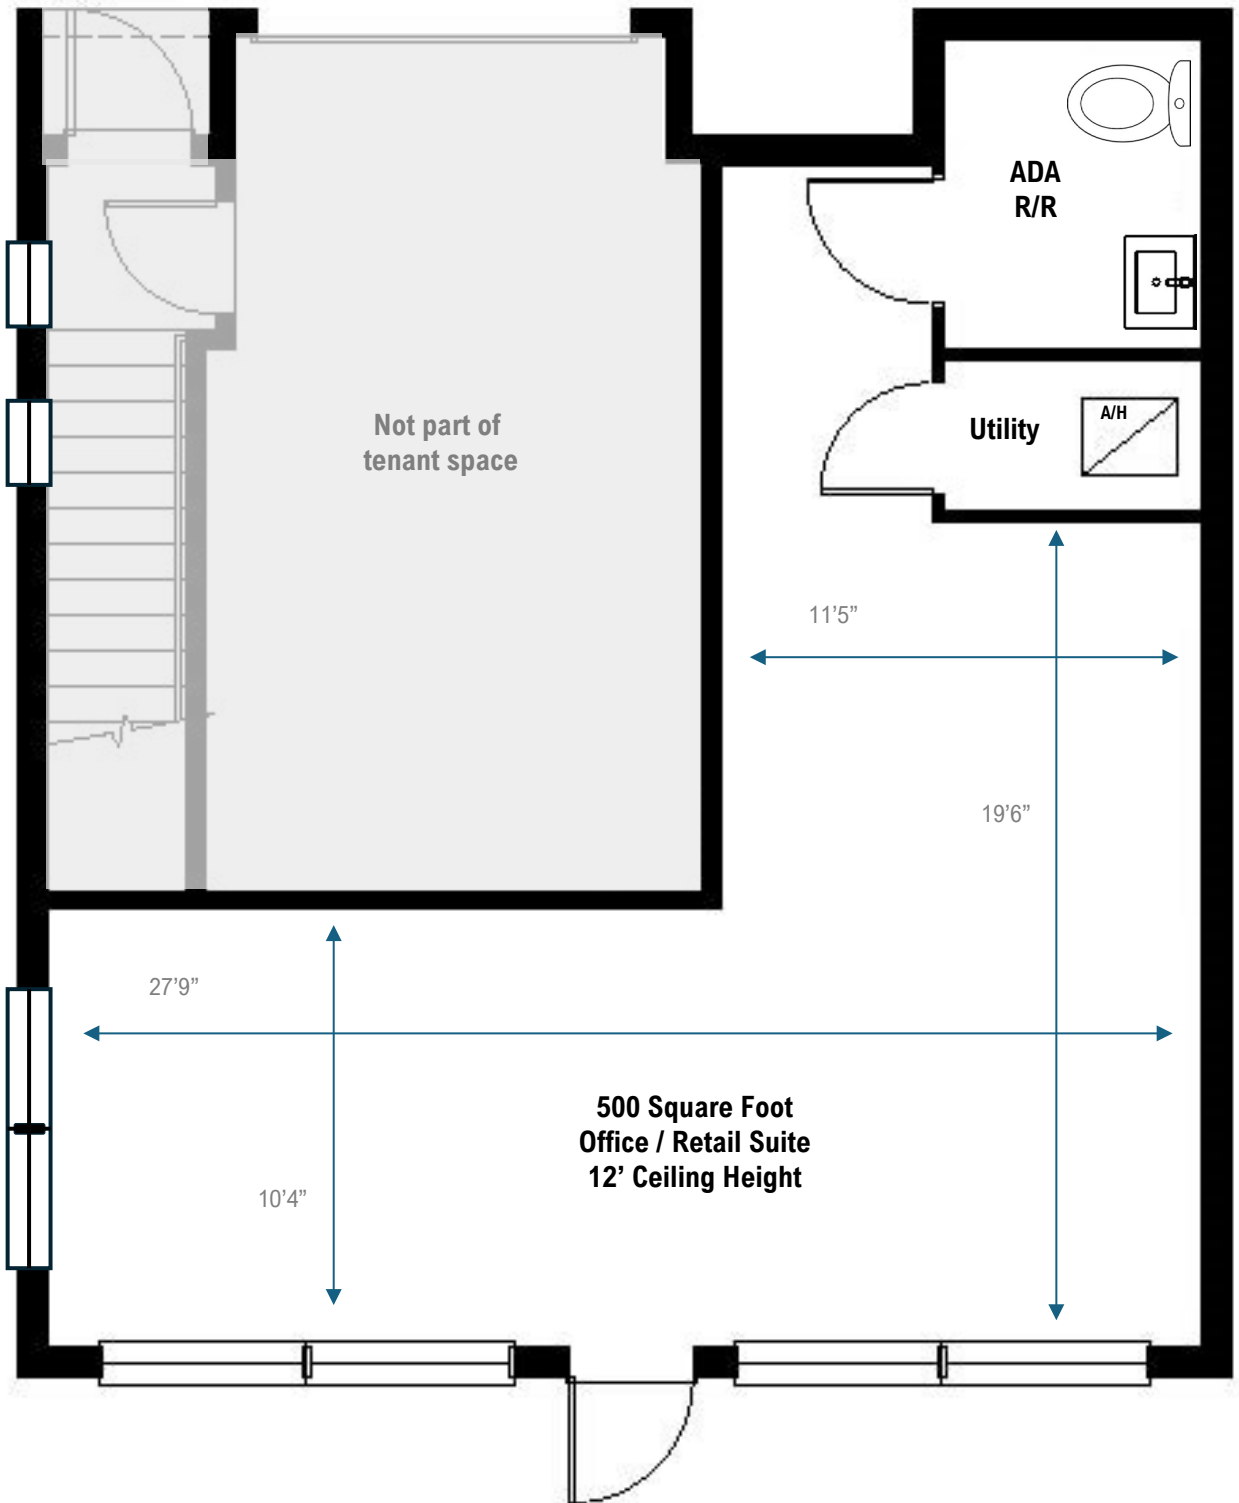

FOR LEASE

Grand Central District Retail/Office Suite
2885 Central Ave., St. Petersburg, FL 33713

KORI BILLINGS CCIM

Broker Associate

813-997-3341

Kori@BridgewaterCommercial.com