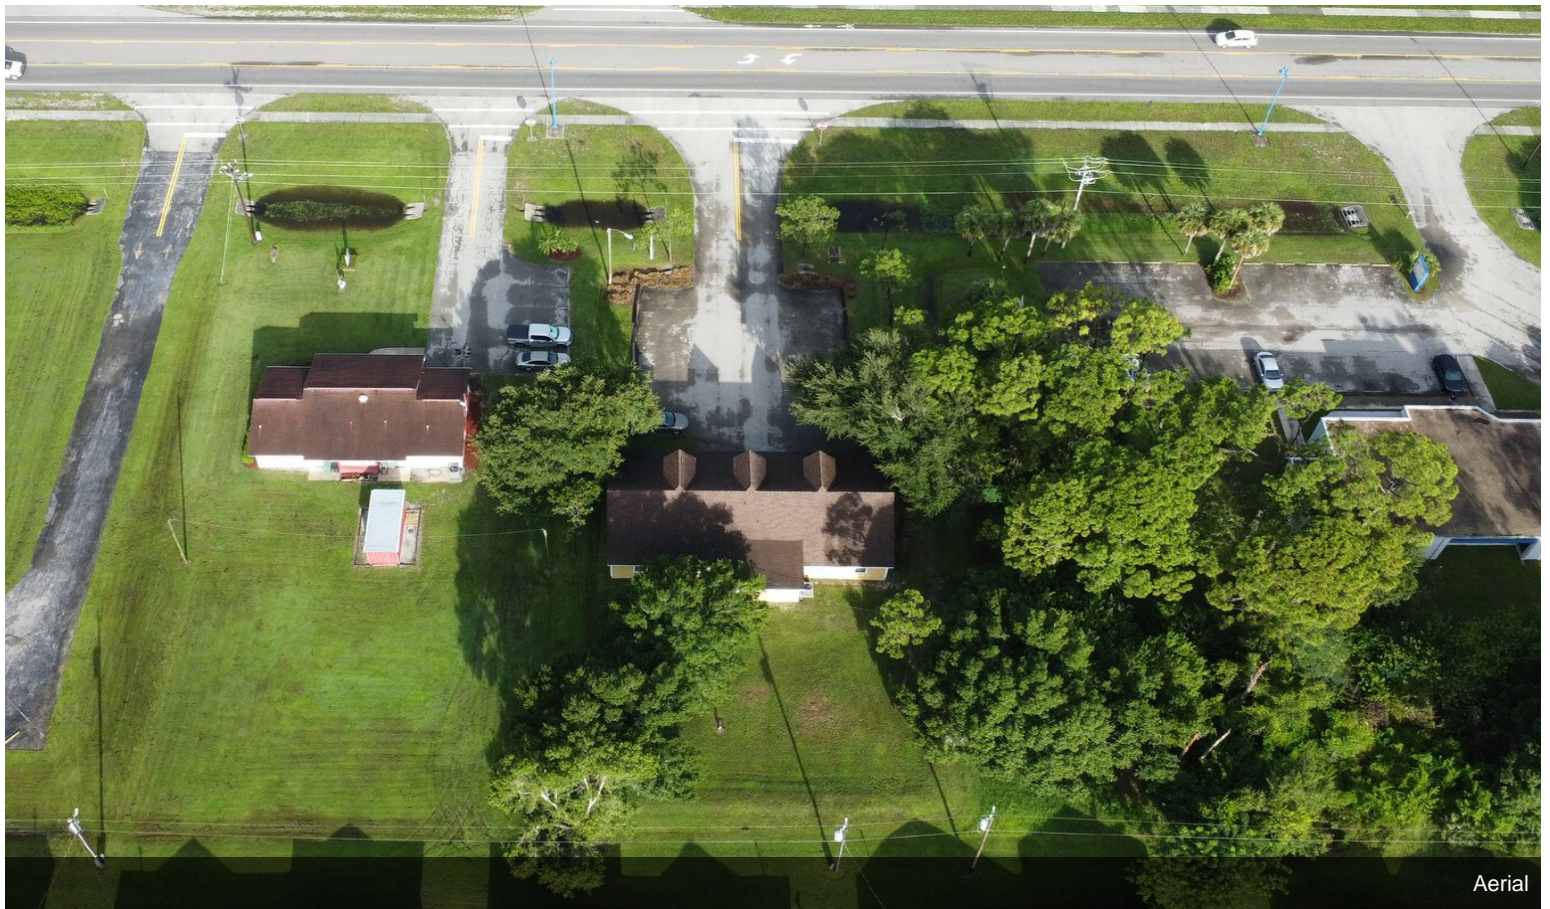

\$1,500,000

Discover a unique investment opportunity with this versatile commercial office building located in the heart of Immokalee, right off 15th Street. With a total of 2,758 building square feet and 2,016 square feet of space, this property is divided into two separate offices, each offering 1,008 square feet. Perfect for a variety of businesses operating under the C-1 zoning code in Collier County. Built in 1999 with concrete block construction and boasting a newer roof installed in 2018, this property combines durability with modern updates. The interior features a spacious reception area with brick flooring, perfect for greeting clients.

Building Photo

Building Photo

Property Photos

Property Photos

Property Photos

Property Photos

Property Photos

Property Photos