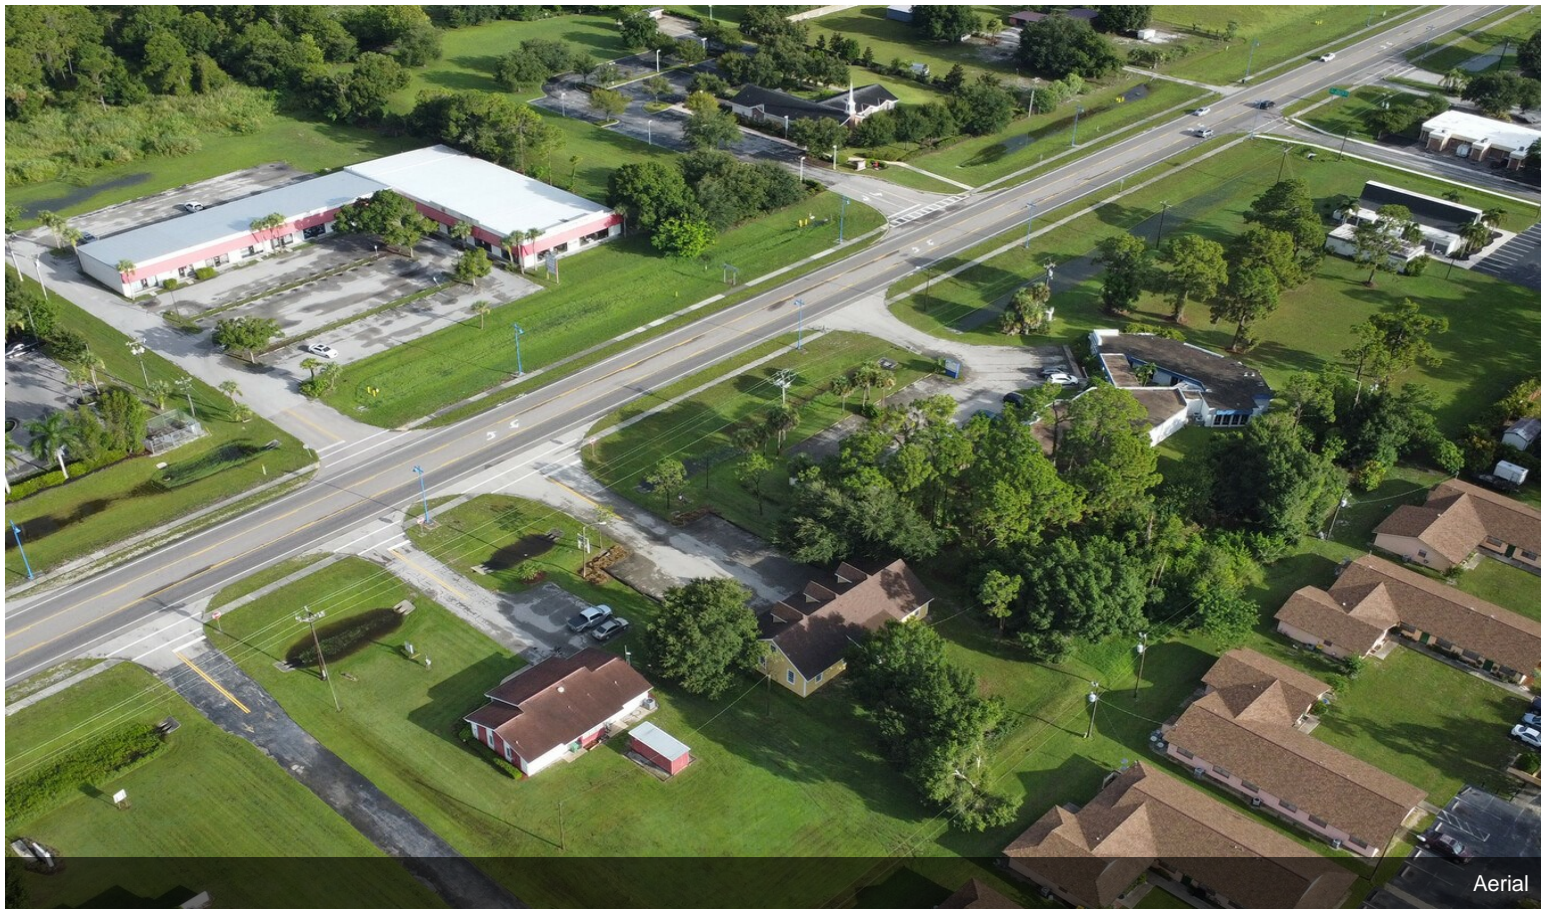

\$1,500,000

Discover a unique investment opportunity with this versatile commercial office building located in the heart of Immokalee, right off 15th Street. With a total of 2,758 building square feet and 2,016 square feet of space, this property is divided into two separate offices, each offering 1,008 square feet. Perfect for a variety of businesses operating under the C-1 zoning code in Collier County. Built in 1999 with concrete block construction and boasting a newer roof installed in 2018, this property combines durability with modern updates. The interior features a spacious reception area with brick flooring, perfect for greeting clients.

Building Photo

Building Photo

Property Photos

Property Photos

Property Photos

Property Photos

Property Photos

Property Photos