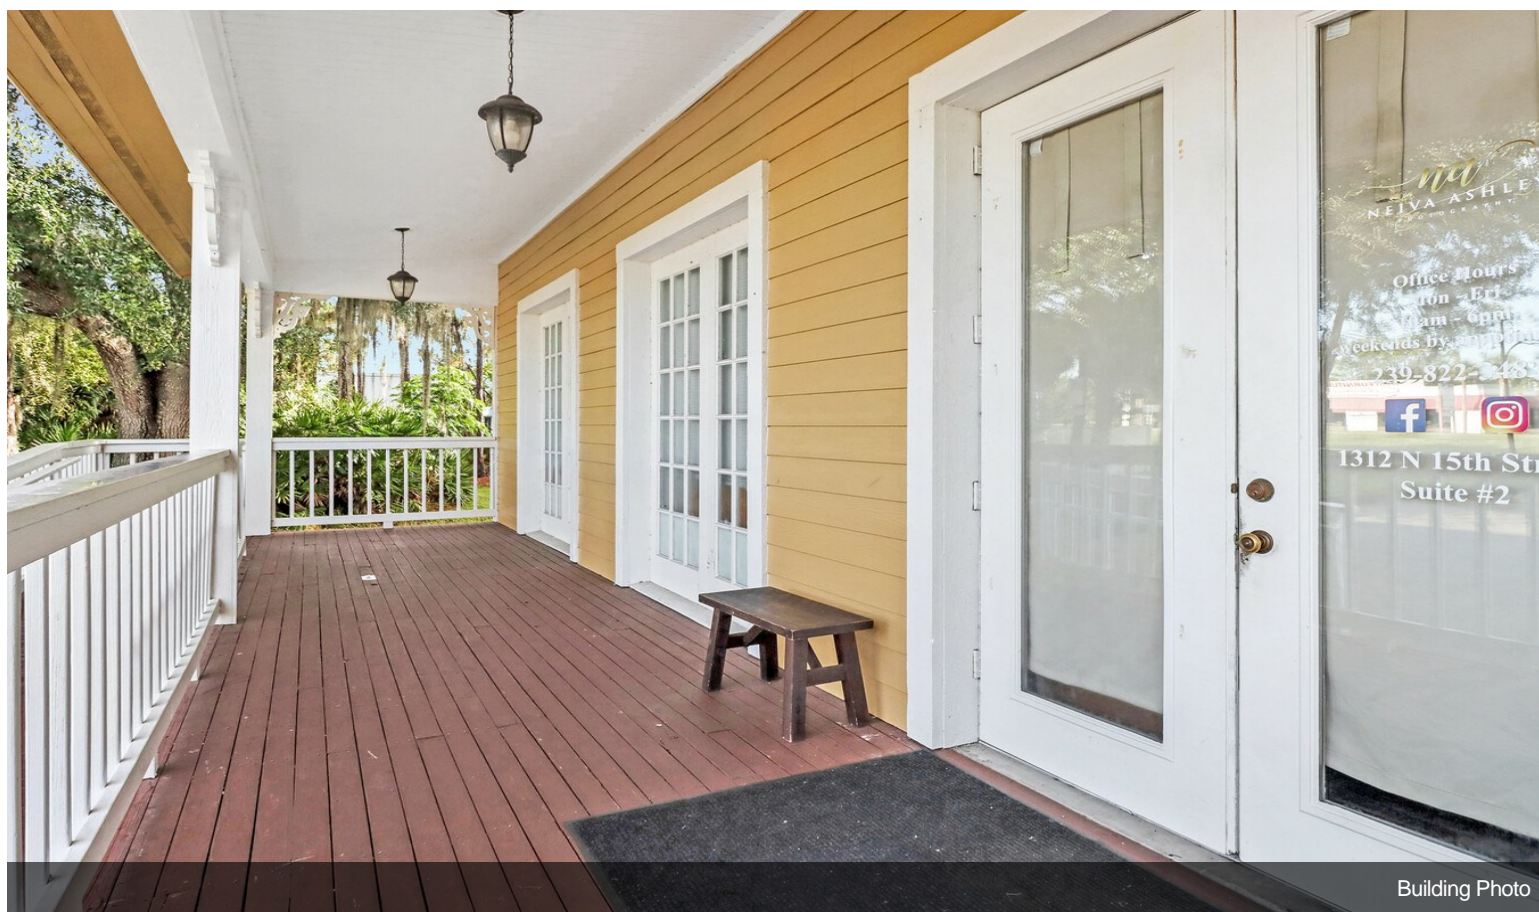

Building Photo