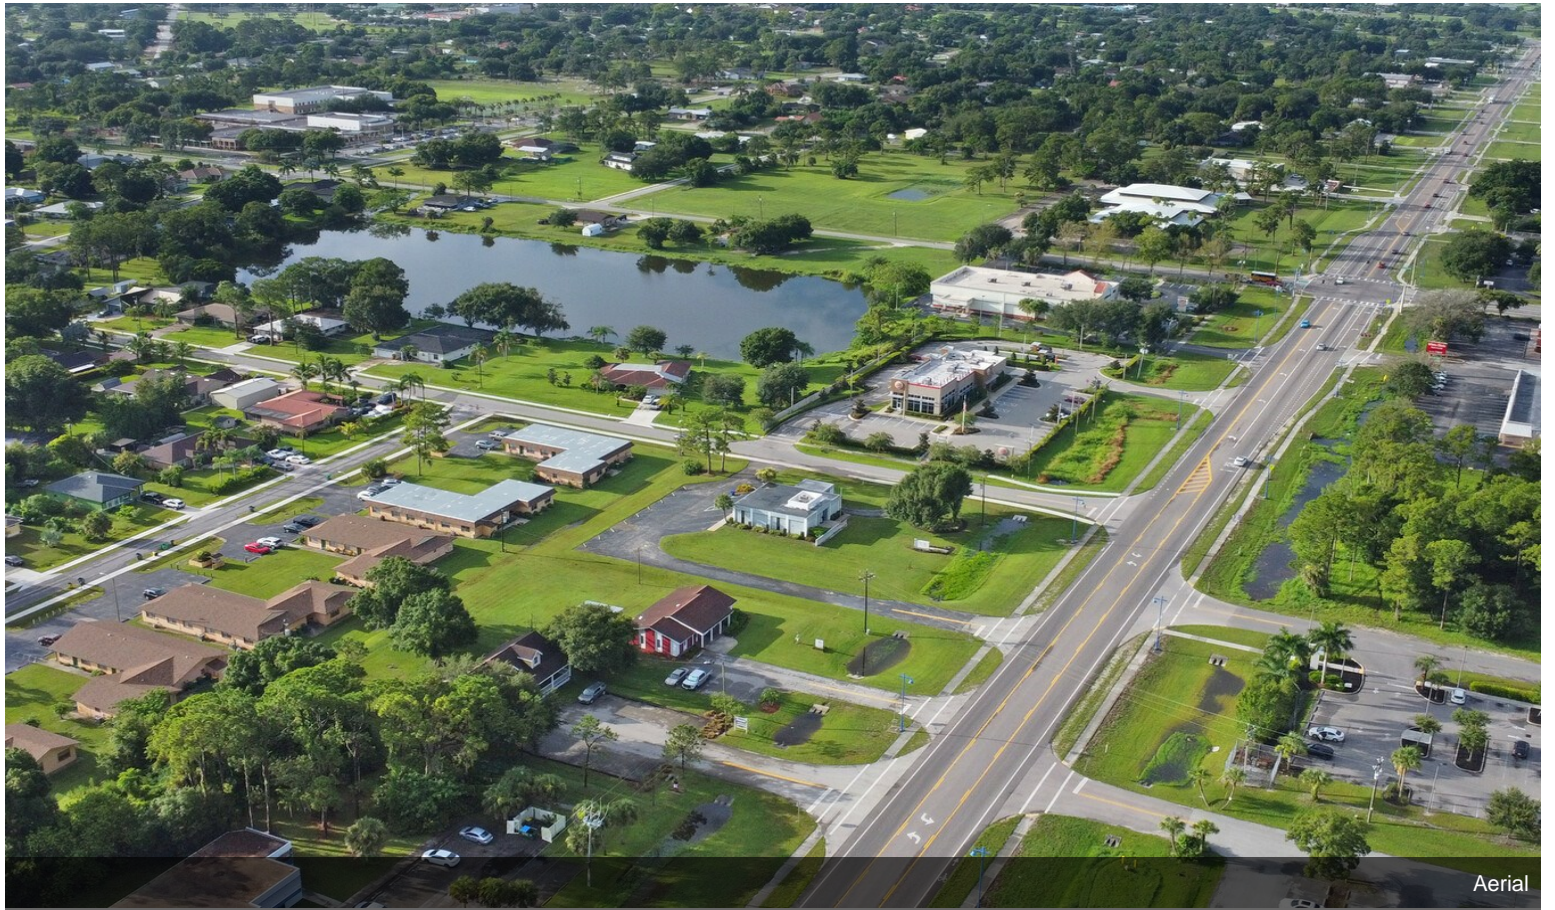

\$1,500,000

Discover a unique investment opportunity with this versatile commercial office building located in the heart of Immokalee, right off 15th Street. With a total of 2,758 building square feet and 2,016 square feet of space, this property is divided into two separate offices, each offering 1,008 square feet. Perfect for a variety of businesses operating under the C-1 zoning code in Collier County. Built in 1999 with concrete block construction and boasting a newer roof installed in 2018, this property combines durability with modern updates. The interior features a spacious reception area with brick flooring, perfect for greeting clients.

Building Photo

Building Photo

Property Photos

Property Photos

Property Photos

Property Photos

Property Photos

Property Photos