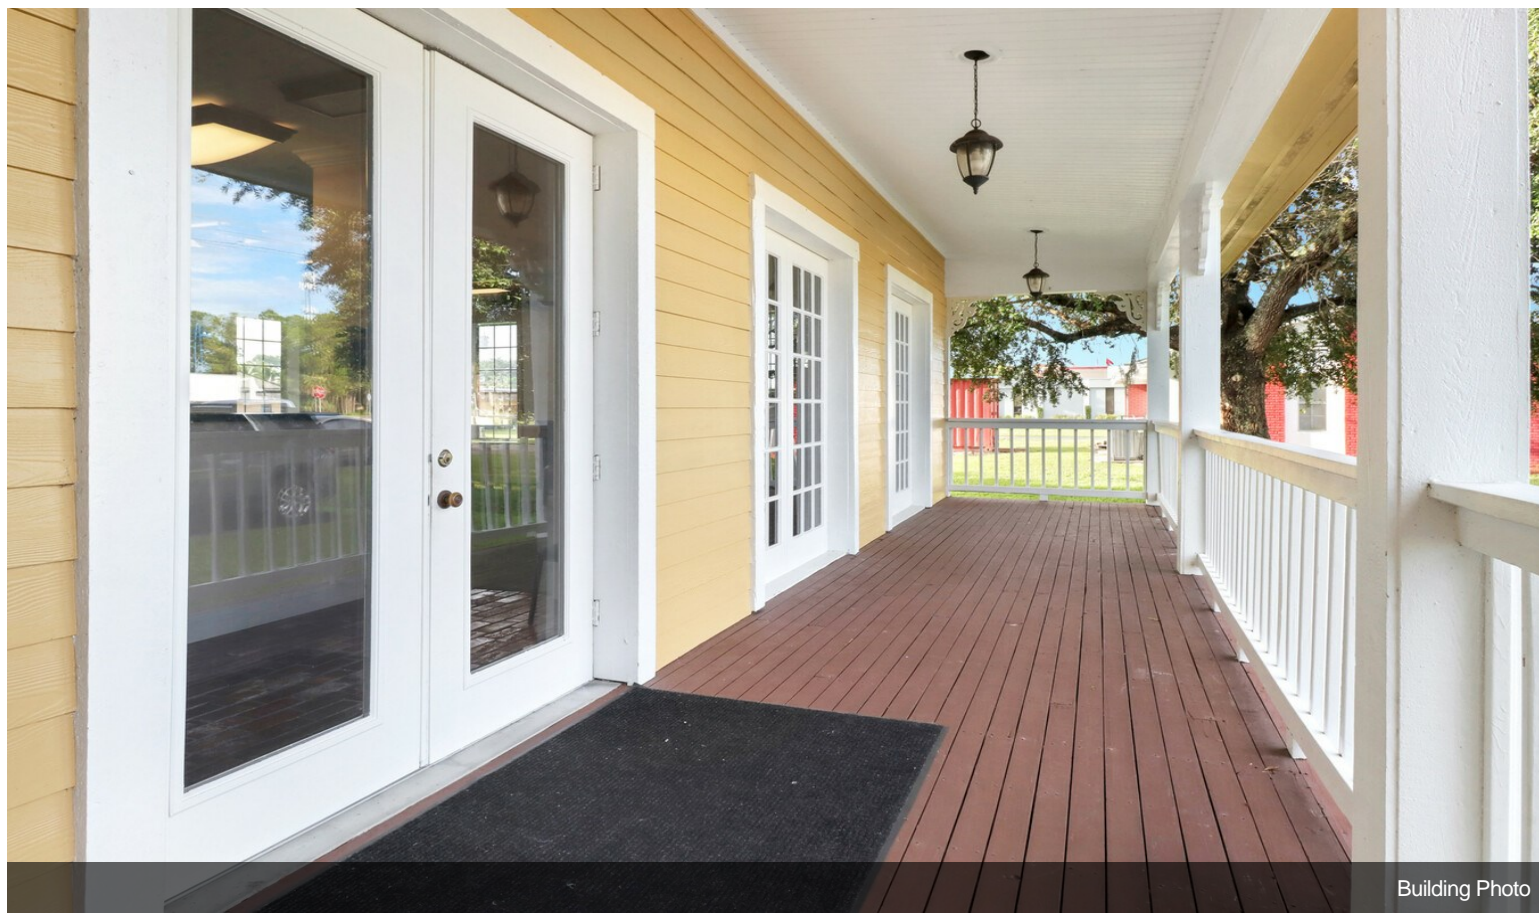

Property Photos

Building Photo