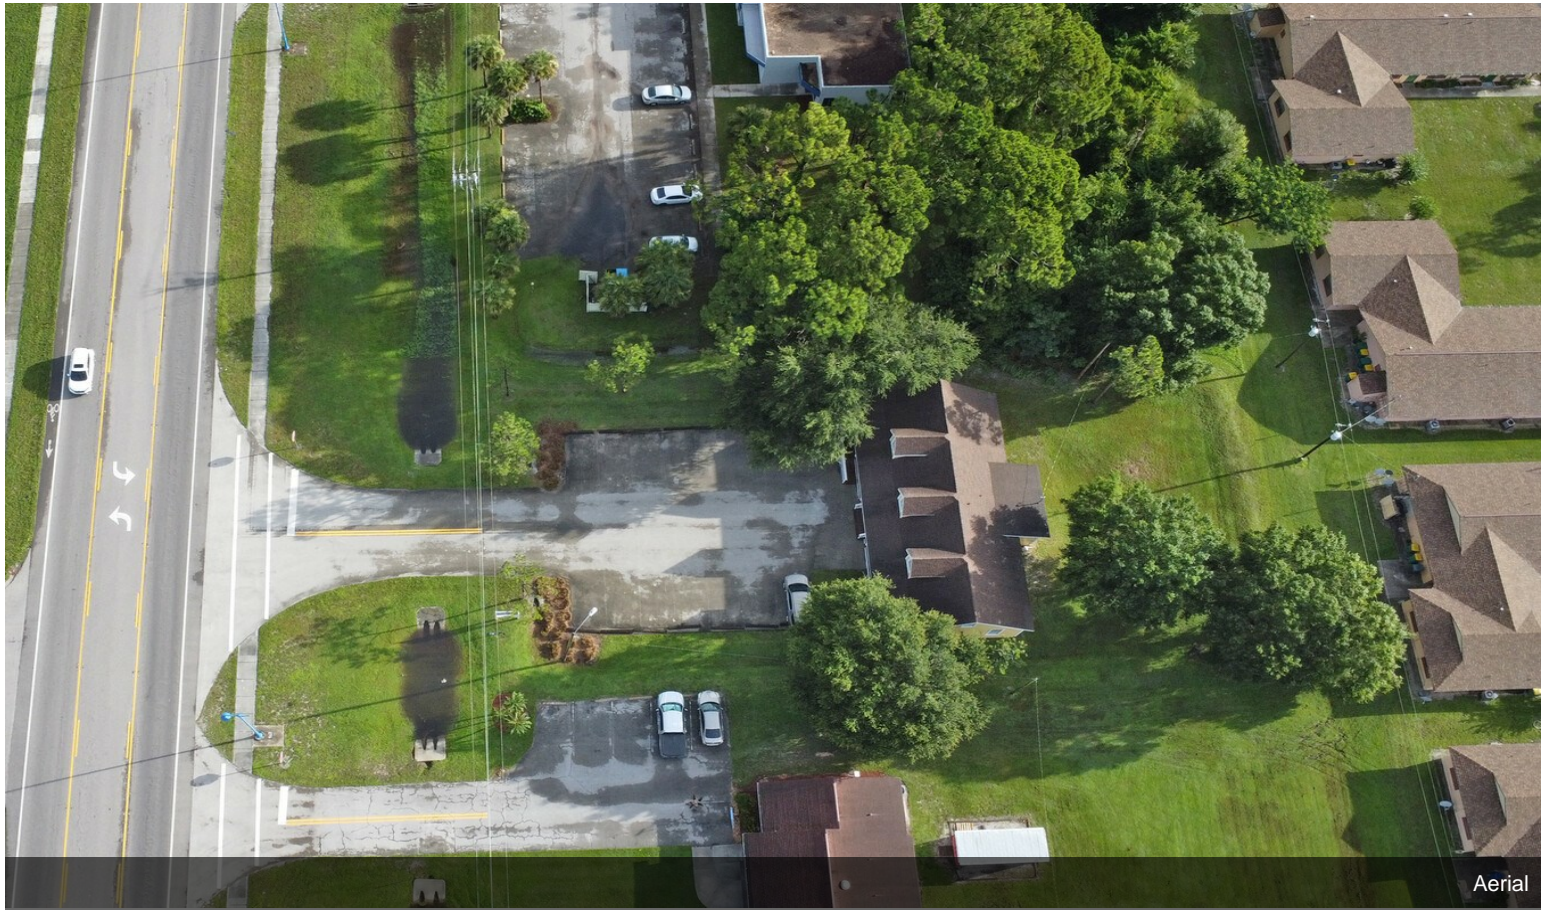

\$1,500,000

Discover a unique investment opportunity with this versatile commercial office building located in the heart of Immokalee, right off 15th Street. With a total of 2,758 building square feet and 2,016 square feet of space, this property is divided into two separate offices, each offering 1,008 square feet. Perfect for a variety of businesses operating under the C-1 zoning code in Collier County. Built in 1999 with concrete block construction and boasting a newer roof installed in 2018, this property combines durability with modern updates. The interior features a spacious reception area with brick flooring, perfect for greeting clients.

Building Photo

Building Photo

Property Photos

Property Photos

Property Photos

Property Photos

Property Photos

Property Photos