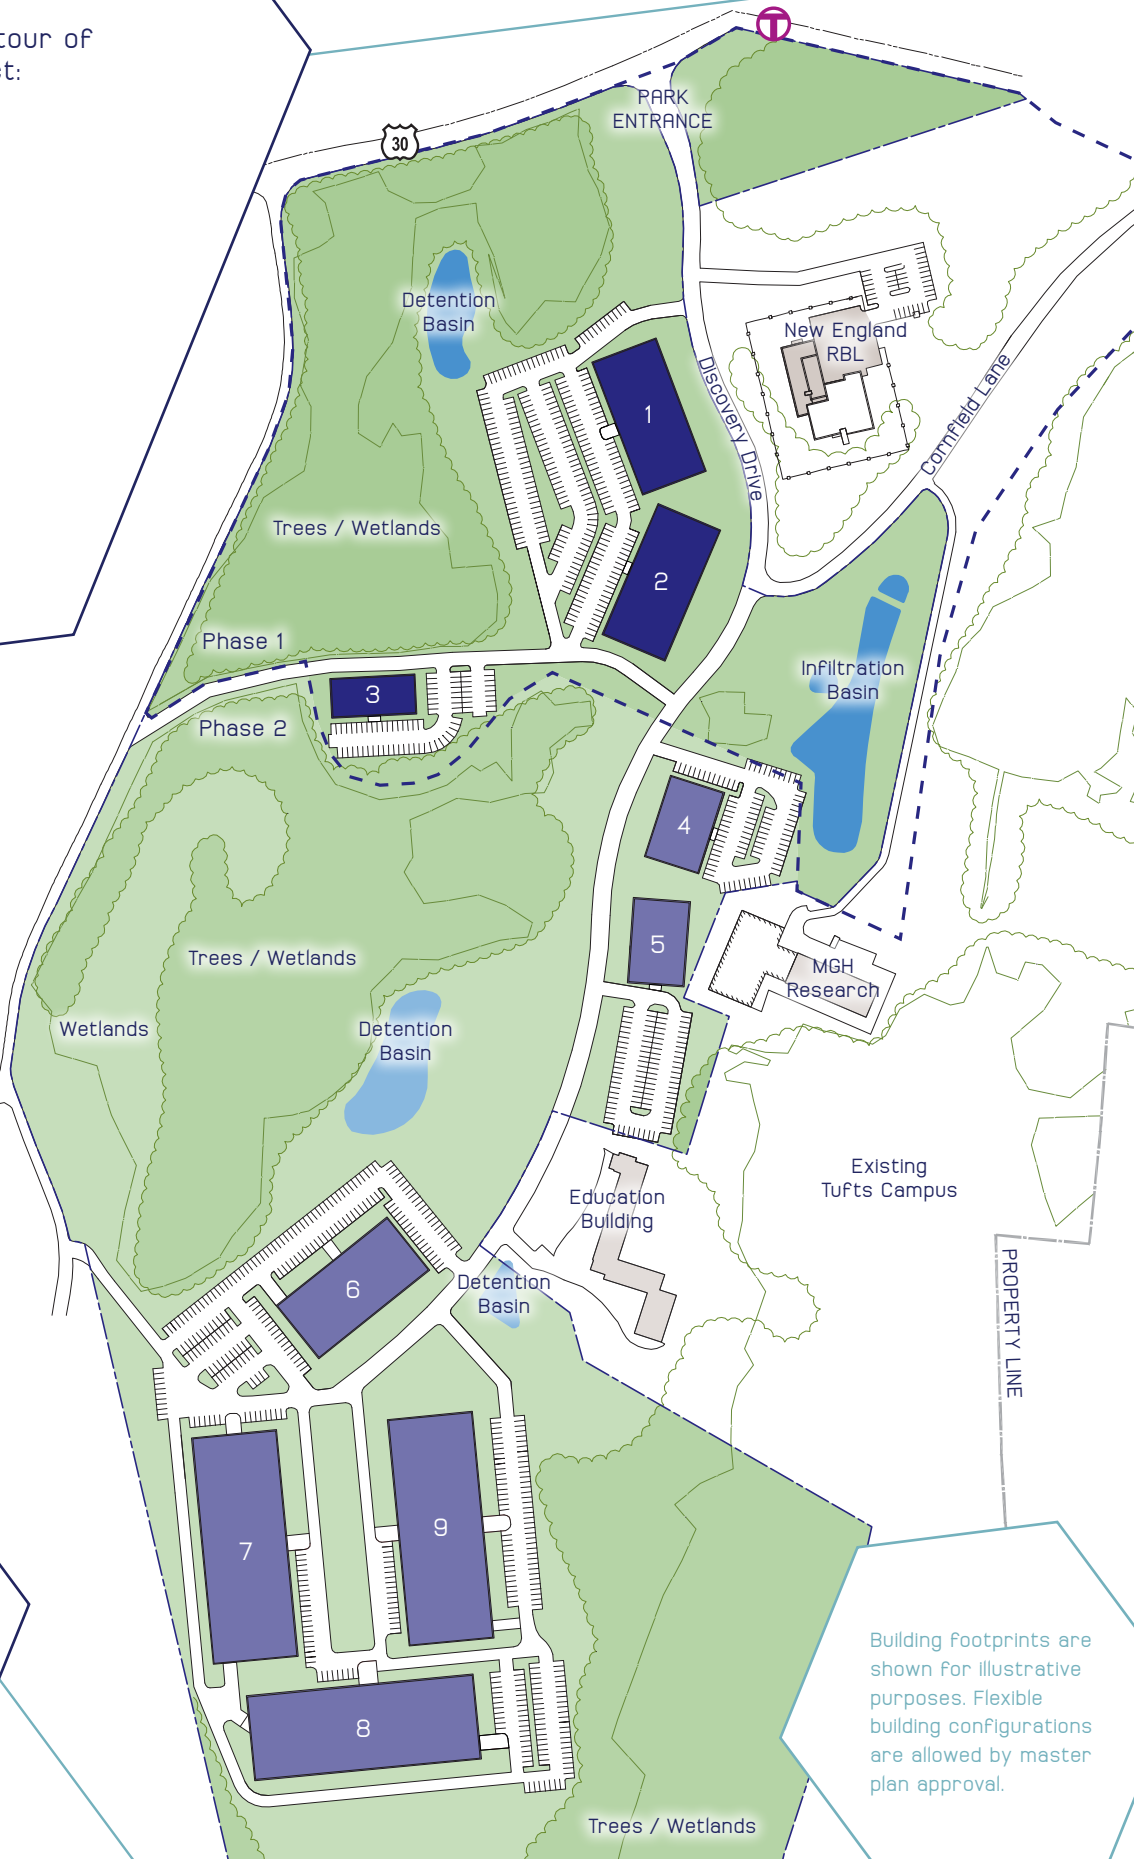

Grafton Science Park sits on a 100-acre site on Route 30, on the western edge of the school's expansive 594-acre campus abutting the Grafton MBTA commuter rail station. The approved master plan accommodates up to 702,000 square feet in three-story buildings, allowing for complete flexibility in actual building sizes and site areas. All major permits are in place. Construction of infrastructure and public utilities is complete.

Pad ready sites are ready to be customized to your company's needs.

ELEMENTS

- SITE**
100 acres within the Tufts Cummings School of Veterinary Medicine
- LOCATION**
Westboro Road (Route 30) in Grafton, MA
- ZONING**
Expedited permitting process via Office/Light Industry and Campus Development Overlay
- PERMITTED USES**
Research and development, manufacturing, and activities related to life science, medical and pharmaceutical industries
Accessory services include food, administrative and conference facilities
- UTILITIES**
Water, public sewer, natural gas; fiber optic voice and data lines are all available
- ON-SITE AMENITIES**
New cafeteria, fitness center and interior courtyard with seating

Rob Walles
+1 617 316 6405
Robert.Walles@am.jll.com

OWNER:

LEASING AGENT:

Building footprints are shown for illustrative purposes. Flexible building configurations are allowed by master plan approval.