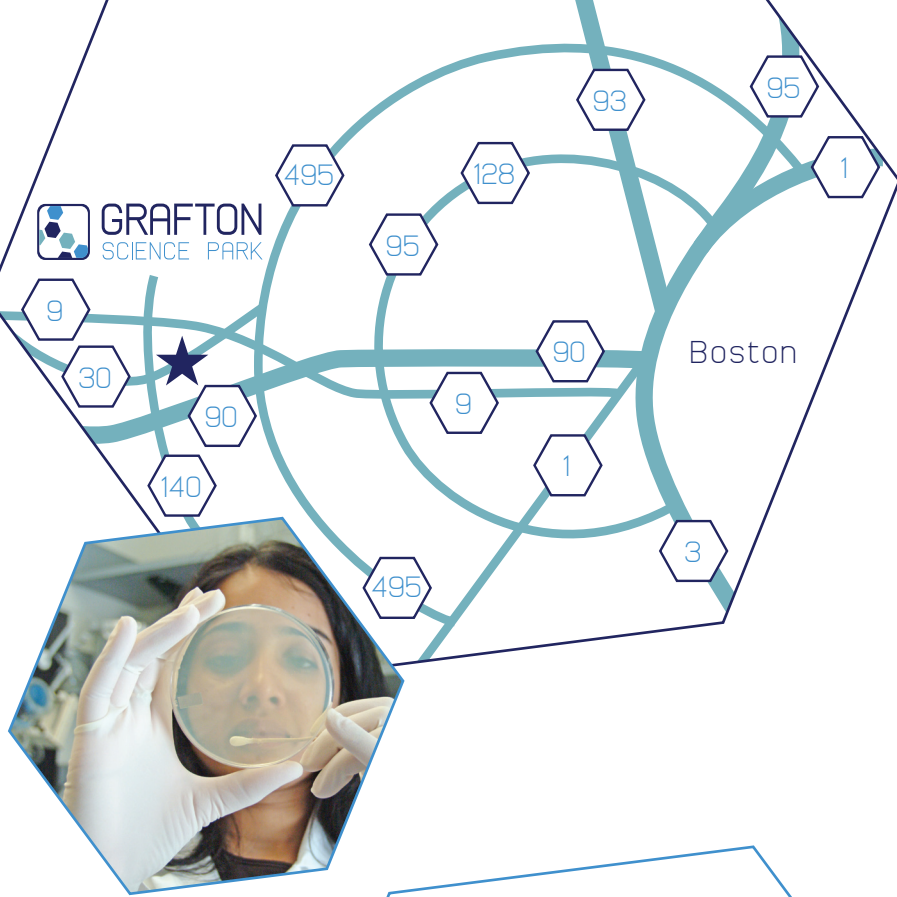

GRAFTON SCIENCE PARK

A Tufts Life Sciences Campus

The first phase of Grafton Science Park is a new 348,000 square foot lab, research and office development on Tufts University's Cummings School of Veterinary Medicine Grafton campus. The unique build-to-suit project reflects Tufts stature as a world class institution committed to sustainable development.

Grafton Science Park sits on a 100-acre site on Route 30, on the western edge of the school's expansive 594-acre campus abutting the Grafton MBTA commuter rail station. The approved master plan accommodates up to 702,000 square feet in three-story buildings, allowing for complete flexibility in actual building sizes and site areas. All major permits are in place. Construction of infrastructure and public utilities is complete.

Pad ready sites are ready to be customized to your company's needs.

ELEMENTS

- SITE**
100 acres within the Tufts Cummings School of Veterinary Medicine
- LOCATION**
Westboro Road (Route 30) in Grafton, MA
- ZONING**
Expedited permitting process via Office/Light Industry and Campus Development Overlay
- PERMITTED USES**
Research and development, manufacturing, and activities related to life science, medical and pharmaceutical industries
Accessory services include food, administrative and conference facilities
- UTILITIES**
Water, public sewer, natural gas; fiber optic voice and data lines are all available
- ON-SITE AMENITIES**
New cafeteria, fitness center and interior courtyard with seating