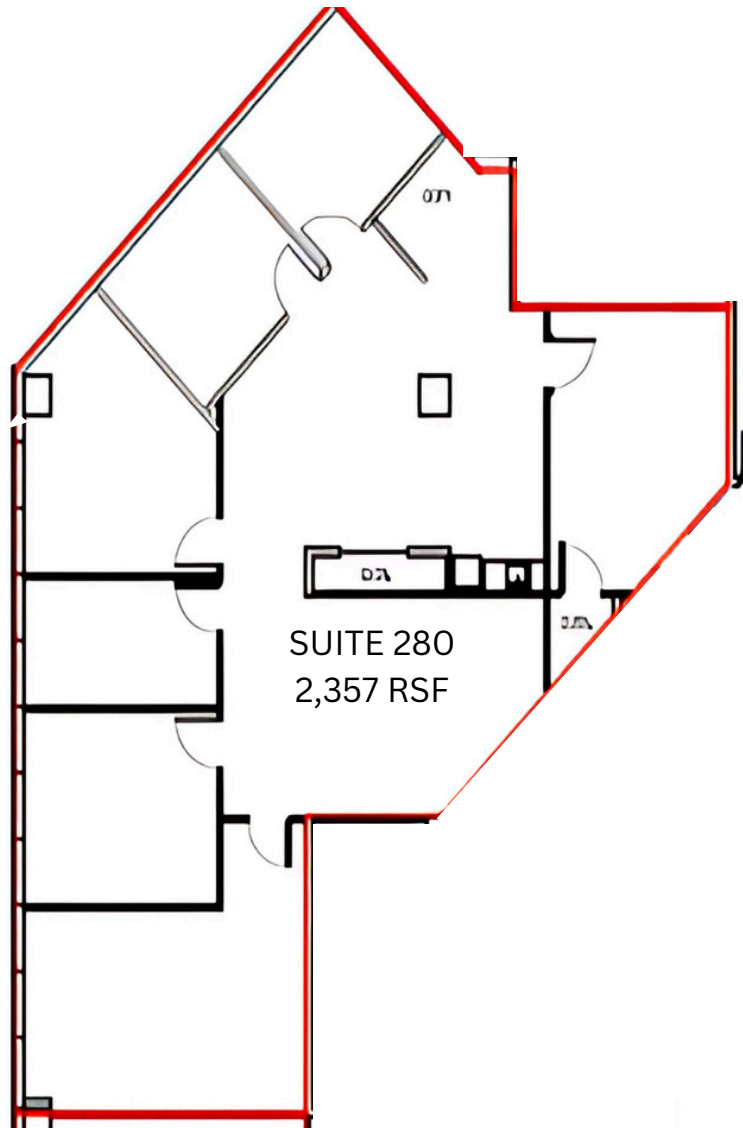

1,199 - 9,326 RSF
OFFICE SPACE AVAILABLE
FOR LEASE

13747

MONTFORT DRIVE
Dallas, TX 75240

ALEX BRYAN
DREW McCOY
RICH YOUNG, JR. | SIOR
972-236-7645
ABRYAN@RICHYOUNGCOMPANY.COM
DREW@RICHYOUNGCOMPANY.COM
RICHJR@RICHYOUNGCOMPANY.COM