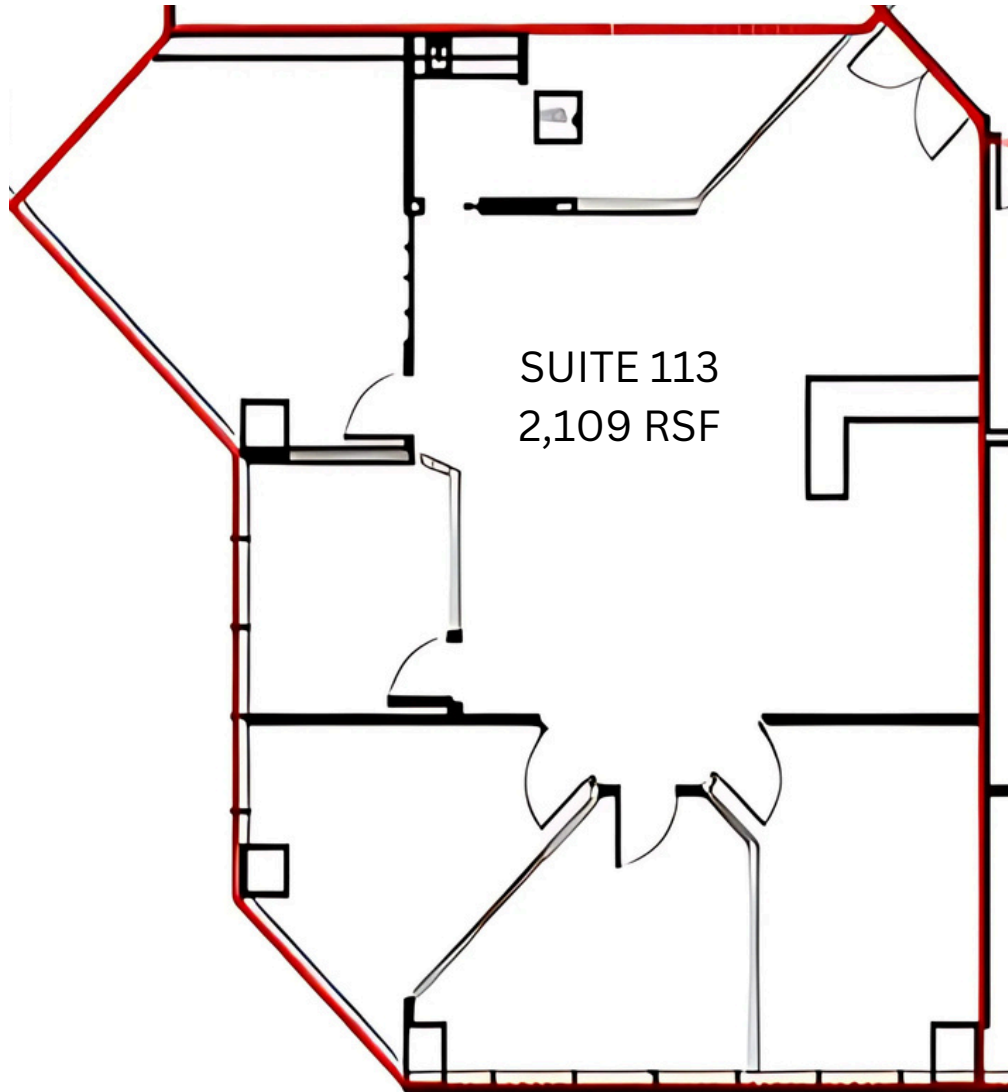

1,199 - 9,326 RSF
OFFICE SPACE AVAILABLE
FOR LEASE

13747

MONTFORT DRIVE
Dallas, TX 75240

ALEX BRYAN
DREW McCOY
RICH YOUNG, JR. | SIOR
972-236-7645

ABRYAN@RICHYOUNGCOMPANY.COM
DREW@RICHYOUNGCOMPANY.COM
RICHJR@RICHYOUNGCOMPANY.COM