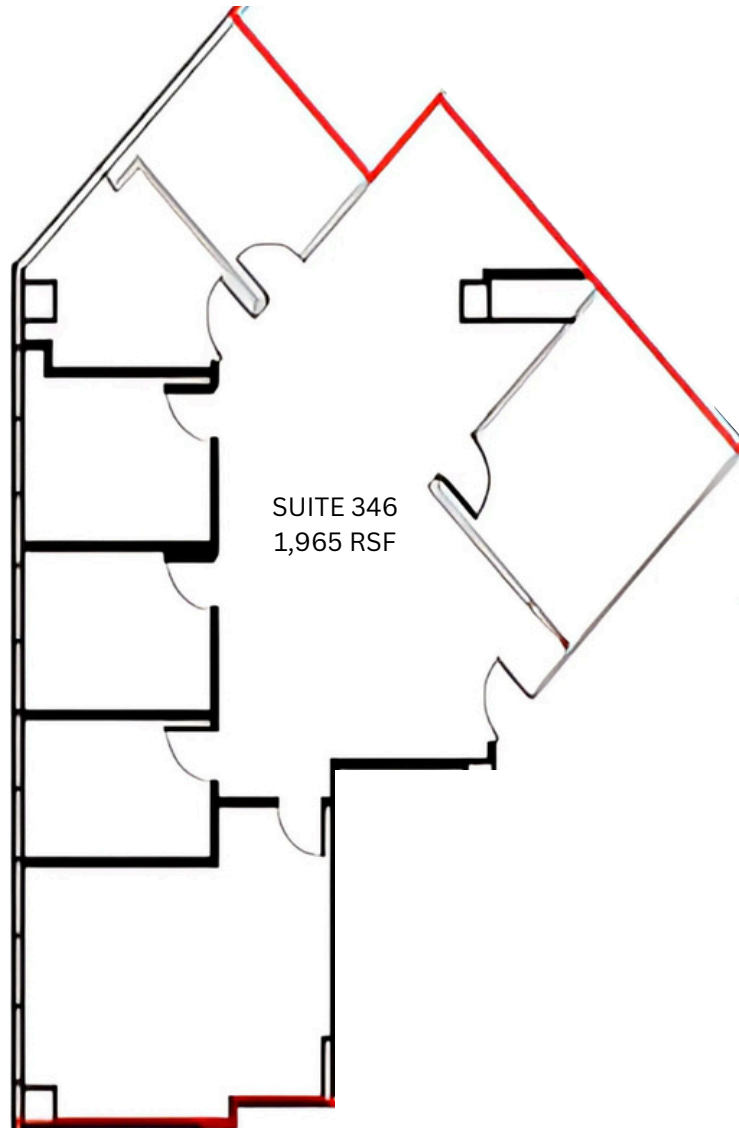

5710 LBJ FREEWAY | SUITE 150
DALLAS, TEXAS 75240
972-236-7645

1,199 - 9,326 RSF
OFFICE SPACE AVAILABLE
FOR LEASE

13747

MONTFORT DRIVE
Dallas, TX 75240

ALEX BRYAN
DREW McCOY
RICH YOUNG, JR. | SIOR
972-236-7645

ABRYAN@RICHYOUNGCOMPANY.COM
DREW@RICHYOUNGCOMPANY.COM
RICHJR@RICHYOUNGCOMPANY.COM

5710 LBJ FREEWAY | SUITE 150
DALLAS, TEXAS 75240
972-236-7645

1,199 - 9,326 RSF
OFFICE SPACE AVAILABLE
FOR LEASE

13747

MONTFORT DRIVE
Dallas, TX 75240