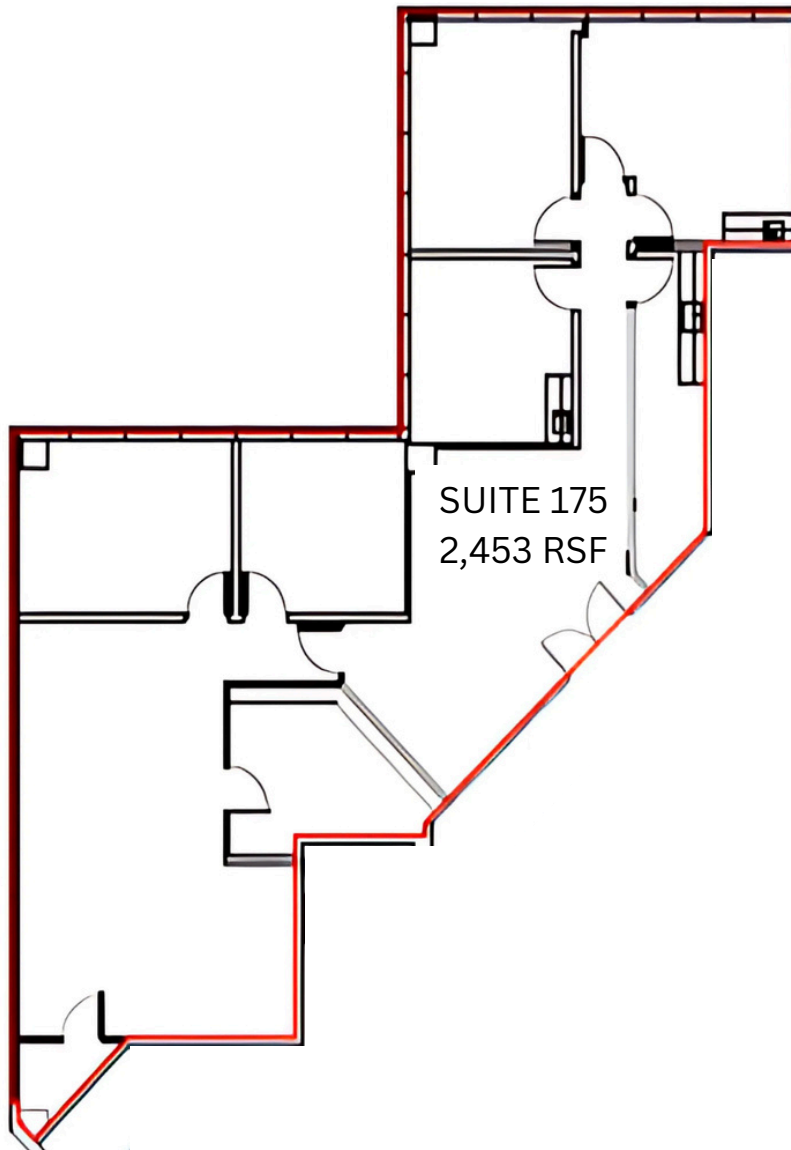

1,199 - 9,326 RSF
OFFICE SPACE AVAILABLE
FOR LEASE

13747

MONTFORT DRIVE
Dallas, TX 75240

ALEX BRYAN
DREW McCOY
RICH YOUNG, JR. | SIOR
972-236-7645

ABRYAN@RICHYOUNGCOMPANY.COM
DREW@RICHYOUNGCOMPANY.COM
RICHIJR@RICHYOUNGCOMPANY.COM