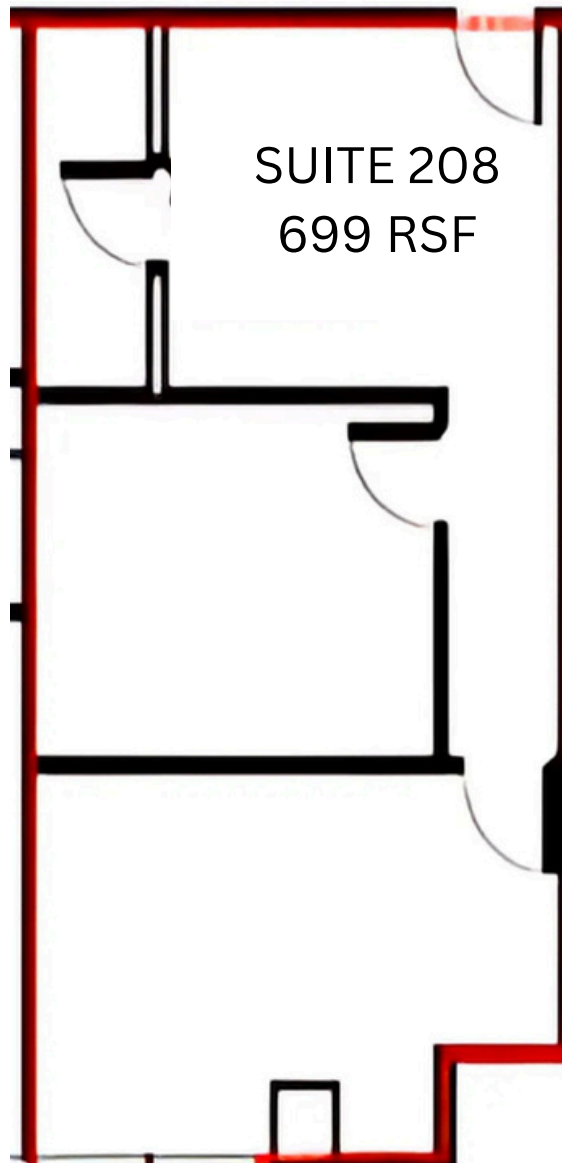

1,199 - 9,326 RSF
OFFICE SPACE AVAILABLE
FOR LEASE

13747

MONTFORT DRIVE
Dallas, TX 75240

ALEX BRYAN
DREW McCOY
RICH YOUNG, JR. | SIOR
972-236-7645
ABRYAN@RICHYOUNGCOMPANY.COM
DREW@RICHYOUNGCOMPANY.COM
RICHJR@RICHYOUNGCOMPANY.COM

5710 LBJ FREEWAY | SUITE 150
DALLAS, TEXAS 75240
972-236-7645

1,199 - 9,326 RSF
OFFICE SPACE AVAILABLE
FOR LEASE

13747

MONTFORT DRIVE
Dallas, TX 75240

ALEX BRYAN
DREW McCOY
RICH YOUNG, JR. | SIOR
972-236-7645