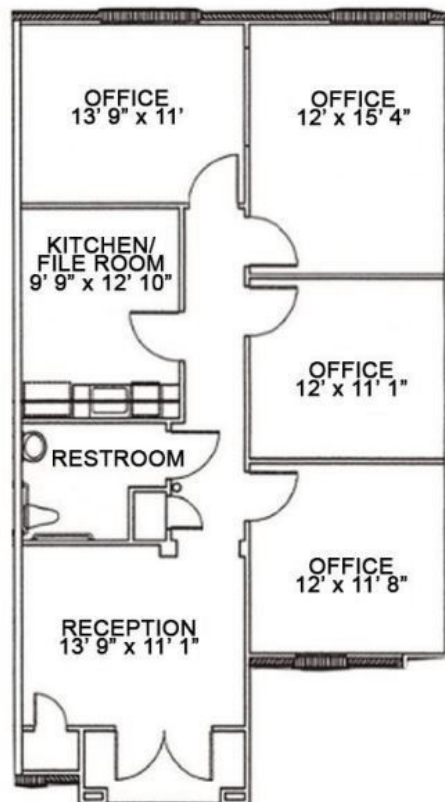

4001 Technology Center Drive

Longview, TX 75605

Only 1 suite available at Lost Creek Office Center! Suite 201 is a premium corner unit that offers plenty of natural lighting in each office. This 1,150 square foot unit features four spacious private offices, large reception area, bathroom, and a kitchenette/file room. Perfect for any professional service business! Contact Samantha to schedule a tour.