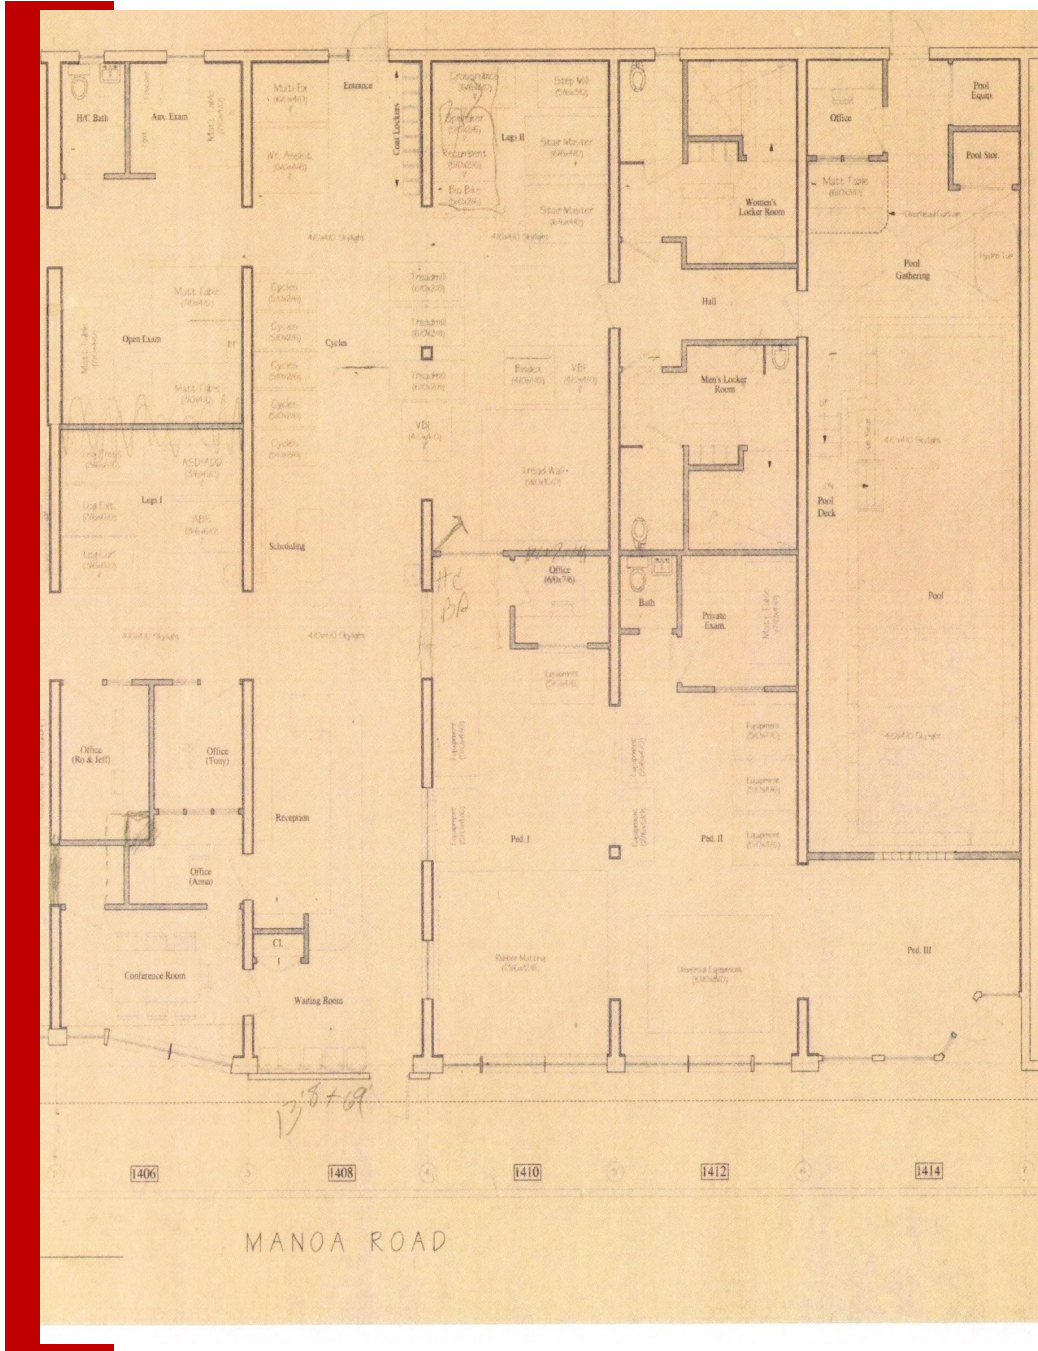

1410 Manoa Road

Wynnewood, PA 19096

Contact Information

Stuart Dessner sd@primemainline.com

W: 610.668.17333

C: 610.308.7300

www.primerealtysearch.com