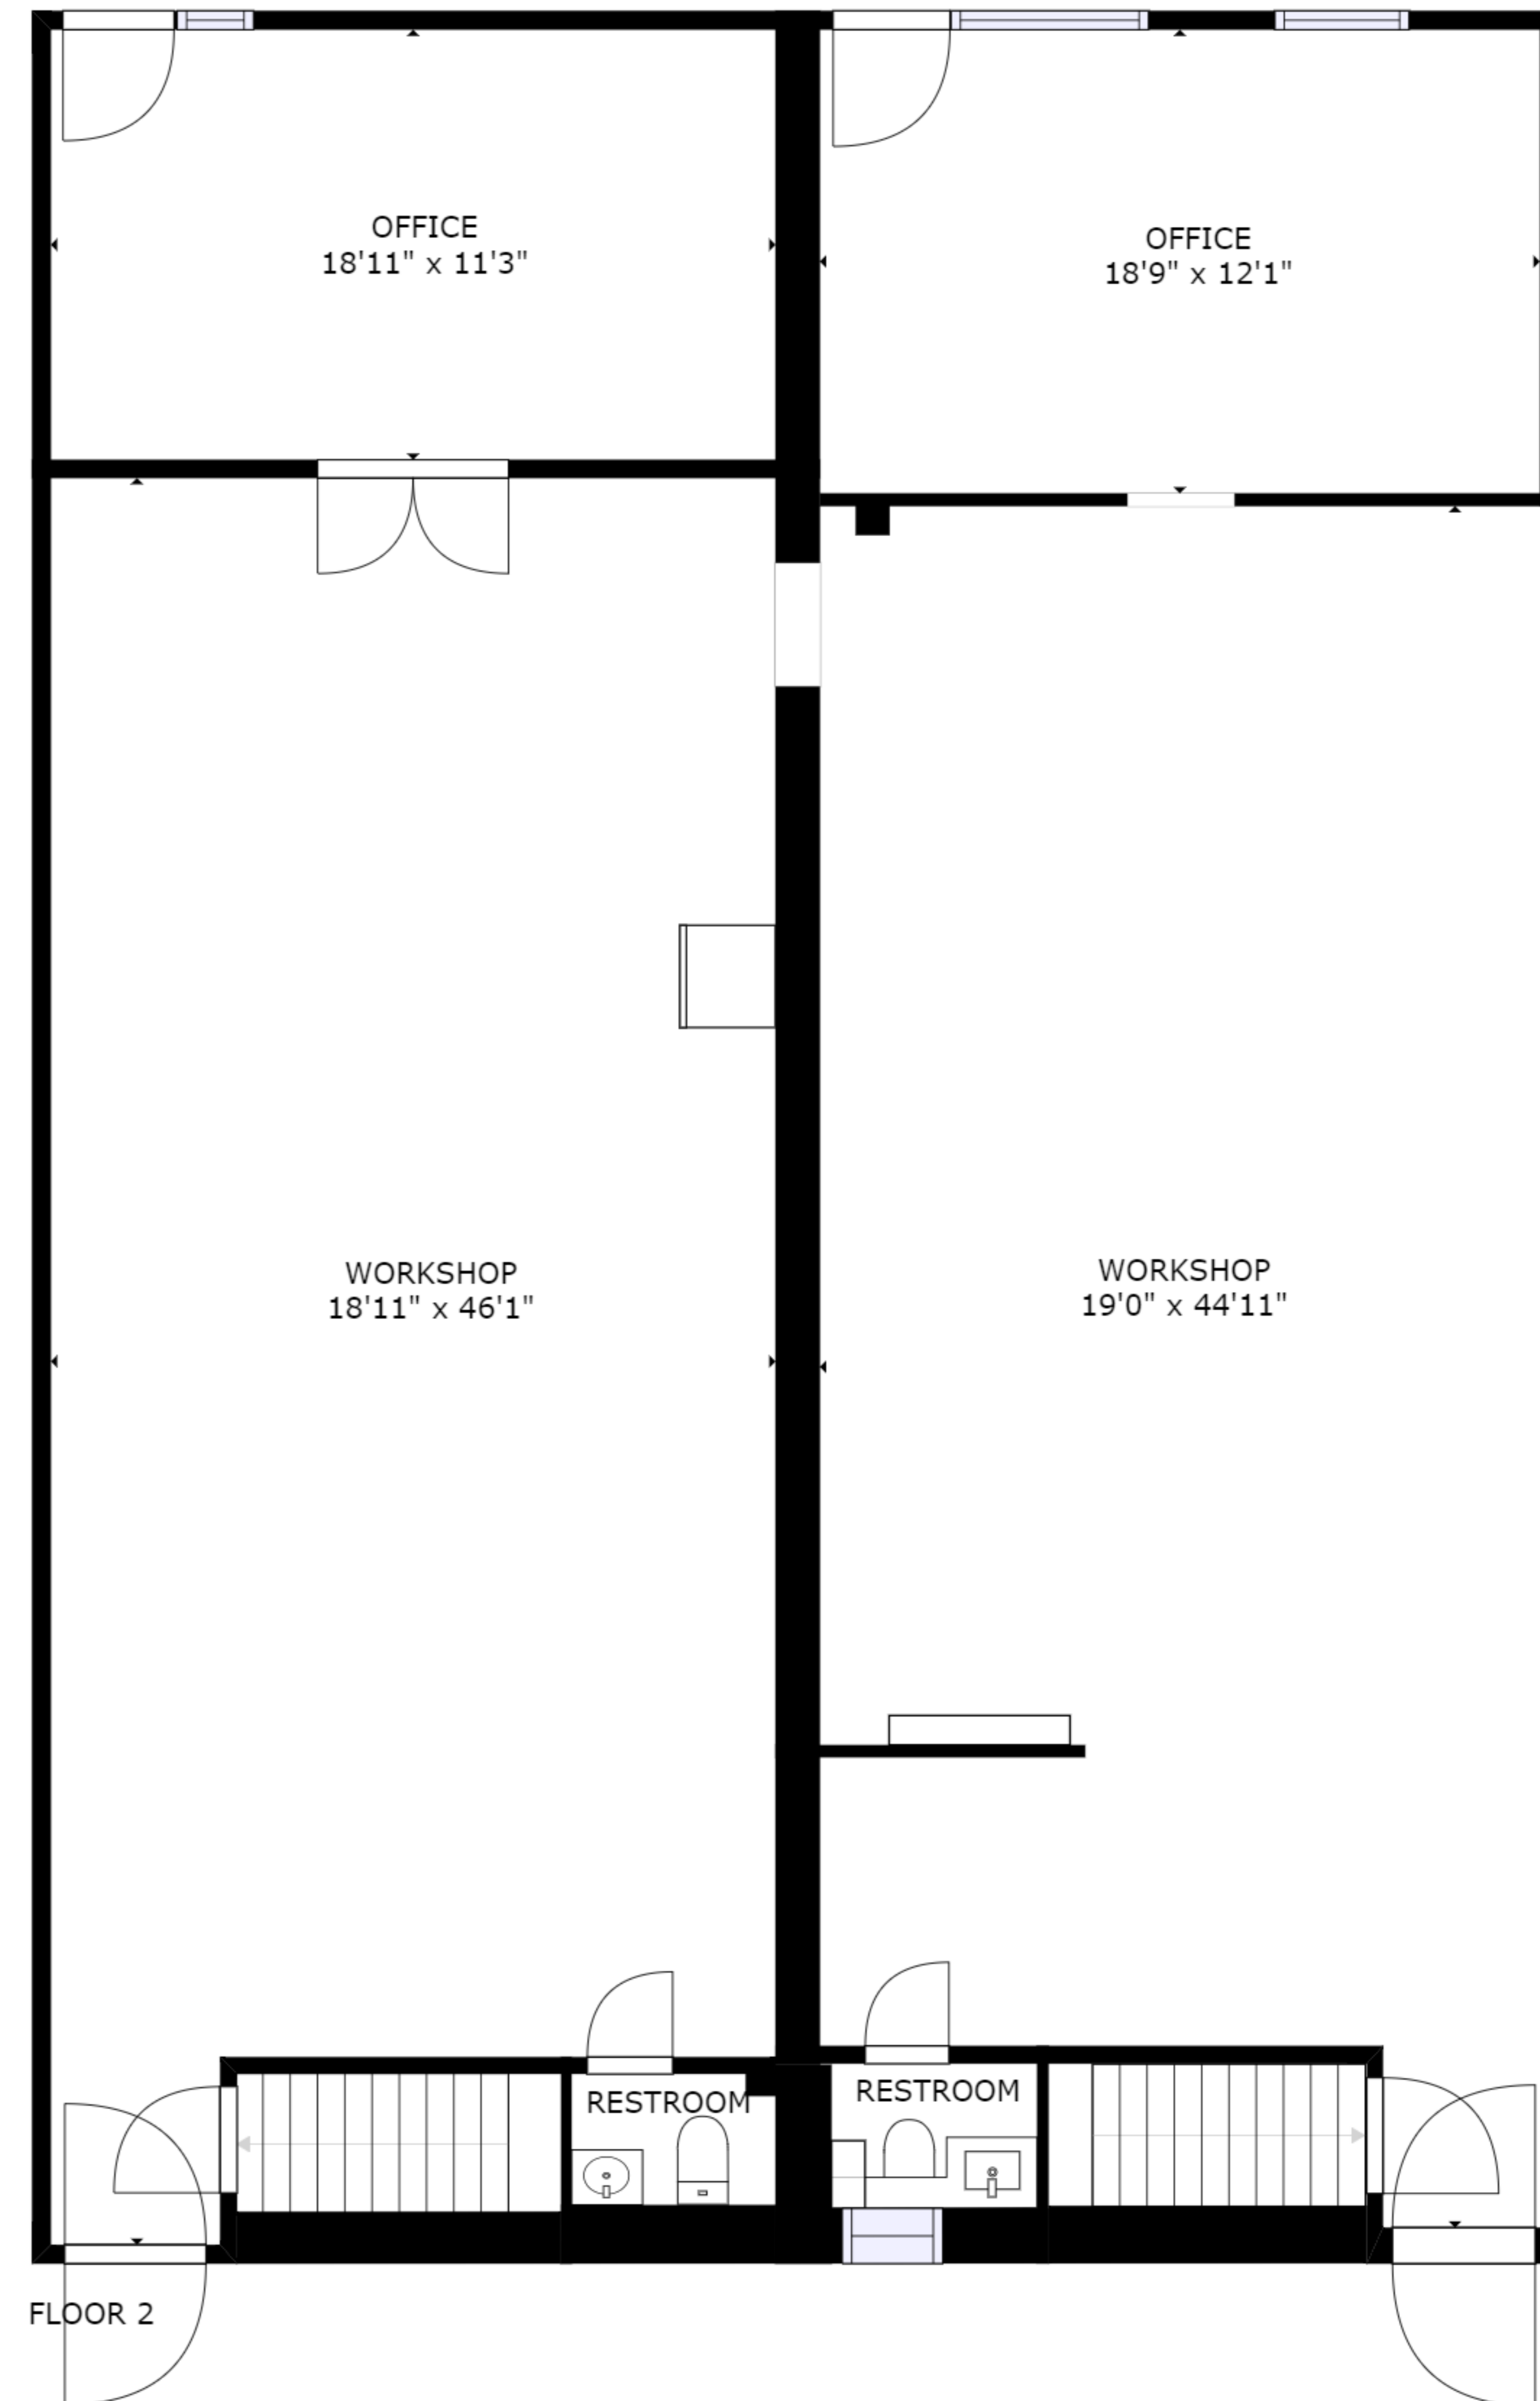

FLOOR 1

FLOOR 2

GROSS INTERNAL AREA  
 FLOOR 1: 2223 sq ft, FLOOR 2: 2215 sq ft  
 TOTAL: 4438 sq ft  
 SIZES AND DIMENSIONS ARE APPROXIMATE, ACTUAL MAY VARY.