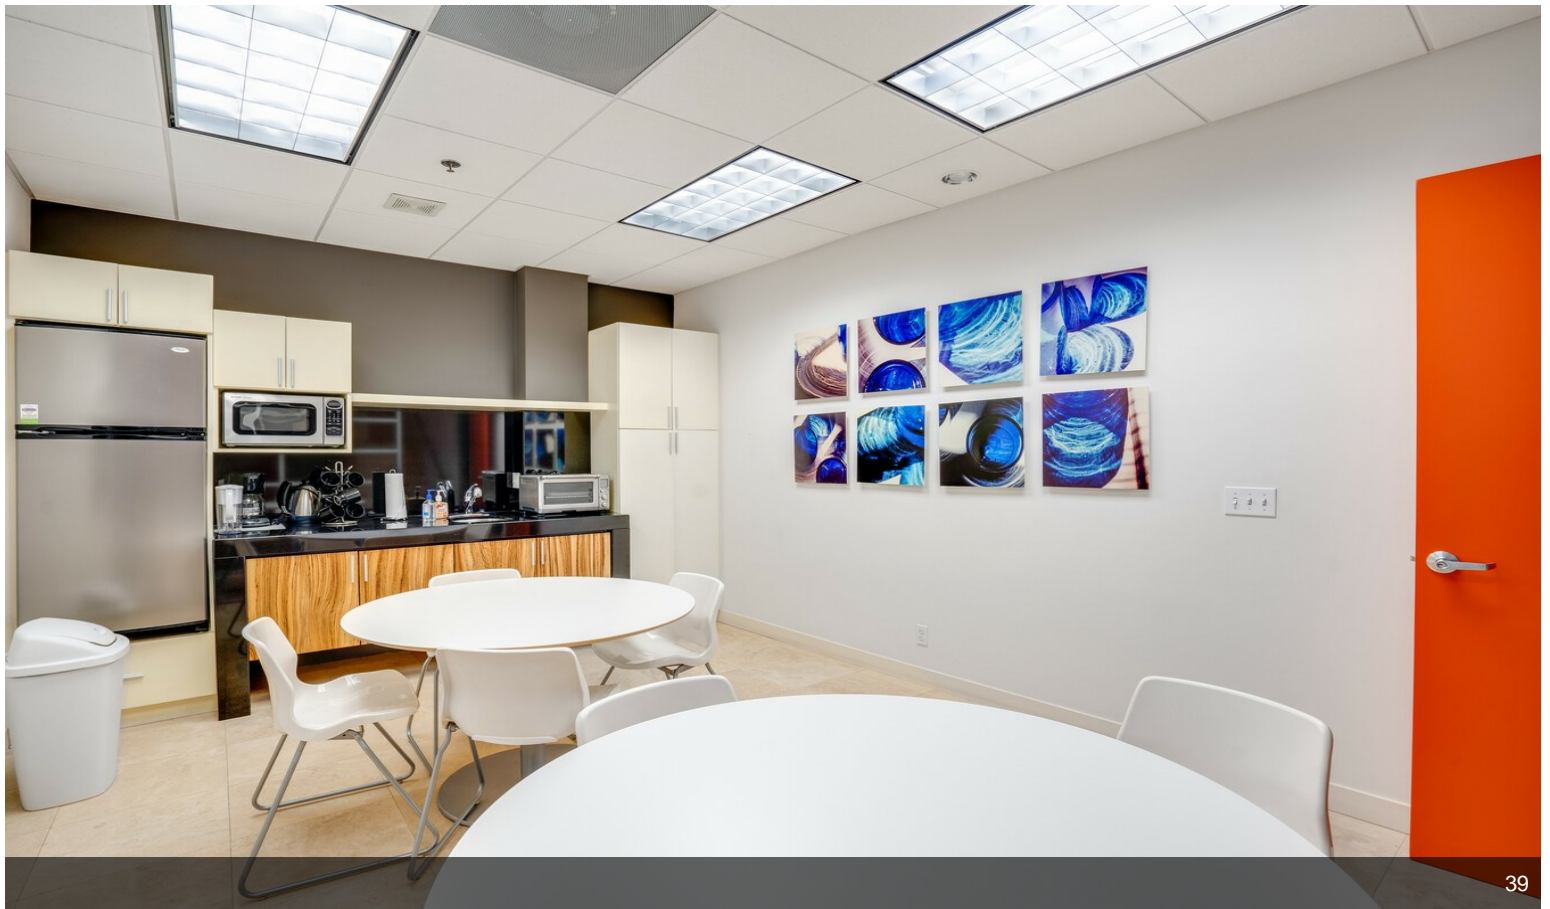

\$998,800

This beautifully remodeled 3,165 sq ft two-story office is a standout in Otay Mesa.

Combining two suites into one seamless space, the property offers a sophisticated and functional design that will impress clients and create a productive work environment. The office features multiple private offices, open workstations, and a conference room, all designed with modern finishes, including glass-walled offices and dark hardwood floors. Natural light fills the space through large windows, creating a bright and inviting atmosphere.

The first floor includes a welcoming reception area, several private offices, and an open workspace. The second floor houses additional offices, a spacious conference room, and a break area. The property also has a private kitchen and breakroom with modern appliances, perfect for staff convenience. A unique feature of this office is its private bathroom, designed with...

Property Photos

35

36

Property Photos

Property Photos

40

2

Property Photos