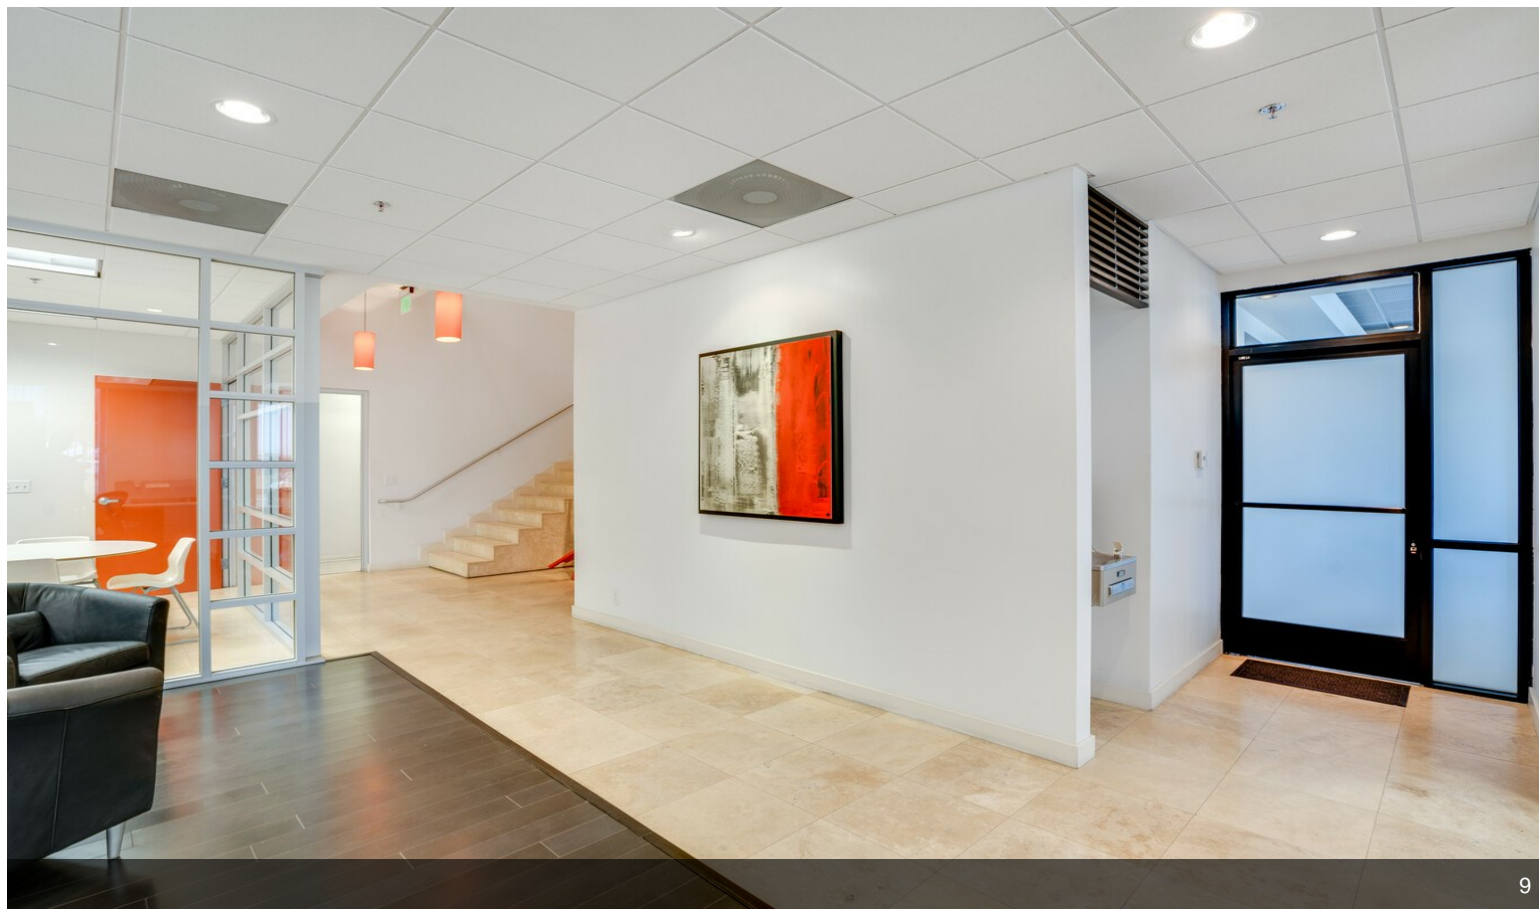

\$998,800

This beautifully remodeled 3,165 sq ft two-story office is a standout in Otay Mesa.

Combining two suites into one seamless space, the property offers a sophisticated and functional design that will impress clients and create a productive work environment. The office features multiple private offices, open workstations, and a conference room, all designed with modern finishes, including glass-walled offices and dark hardwood floors. Natural light fills the space through large windows, creating a bright and inviting atmosphere.

The first floor includes a welcoming reception area, several private offices, and an open workspace. The second floor houses additional offices, a spacious conference room, and a break area. The property also has a private kitchen and breakroom with modern appliances, perfect for staff convenience. A unique feature of this office is its private bathroom, designed with...

3

4

Property Photos

Property Photos

Property Photos

10

Property Photos