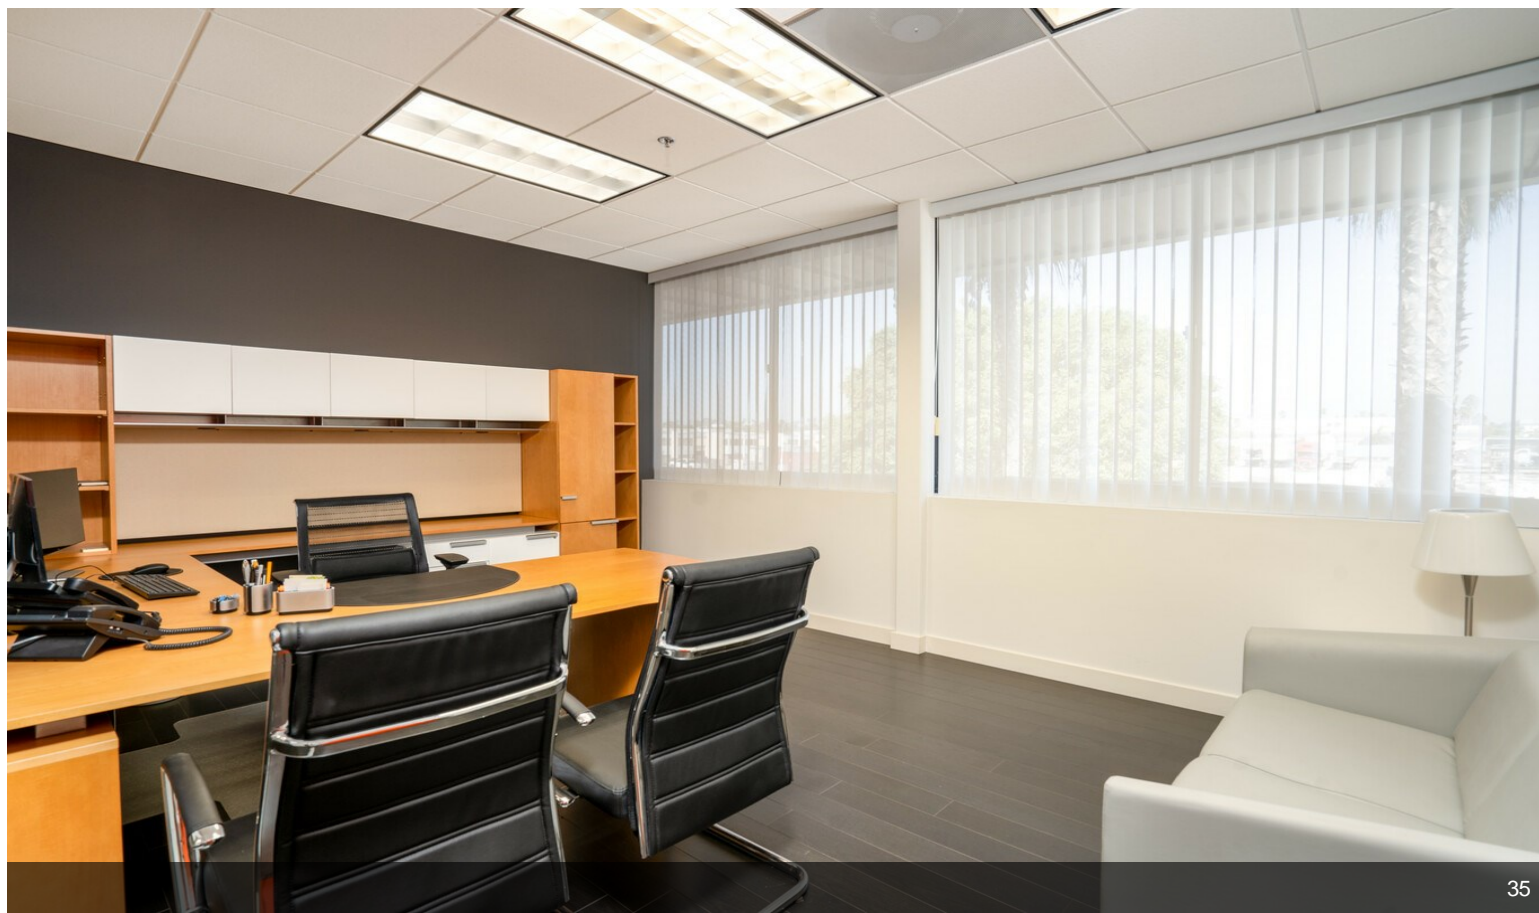

Property Photos

35