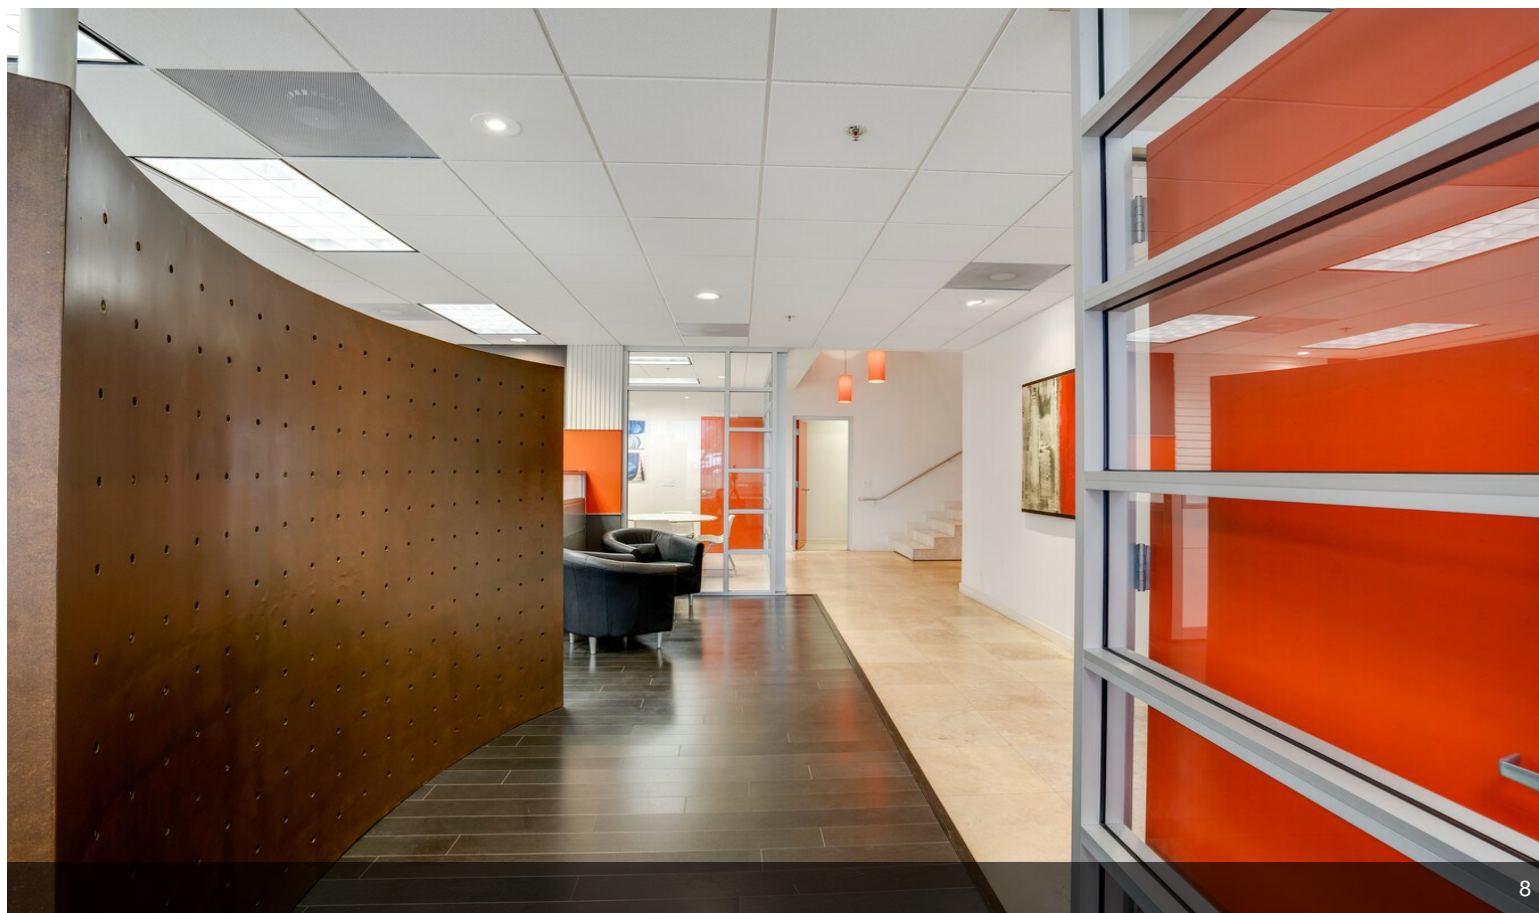

Property Photos