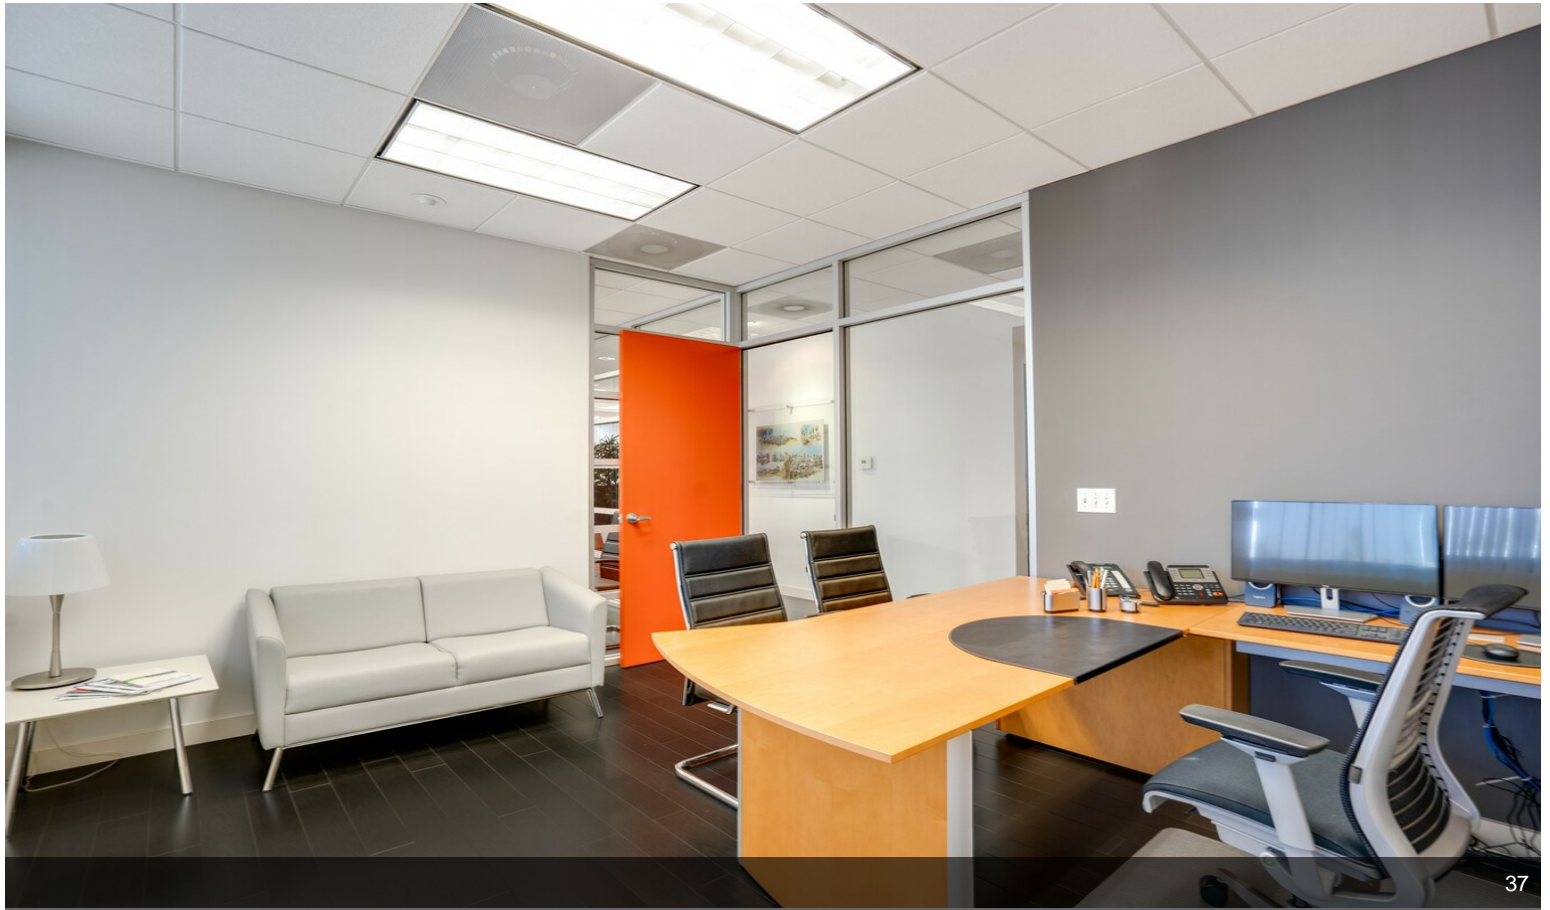

Property Photos