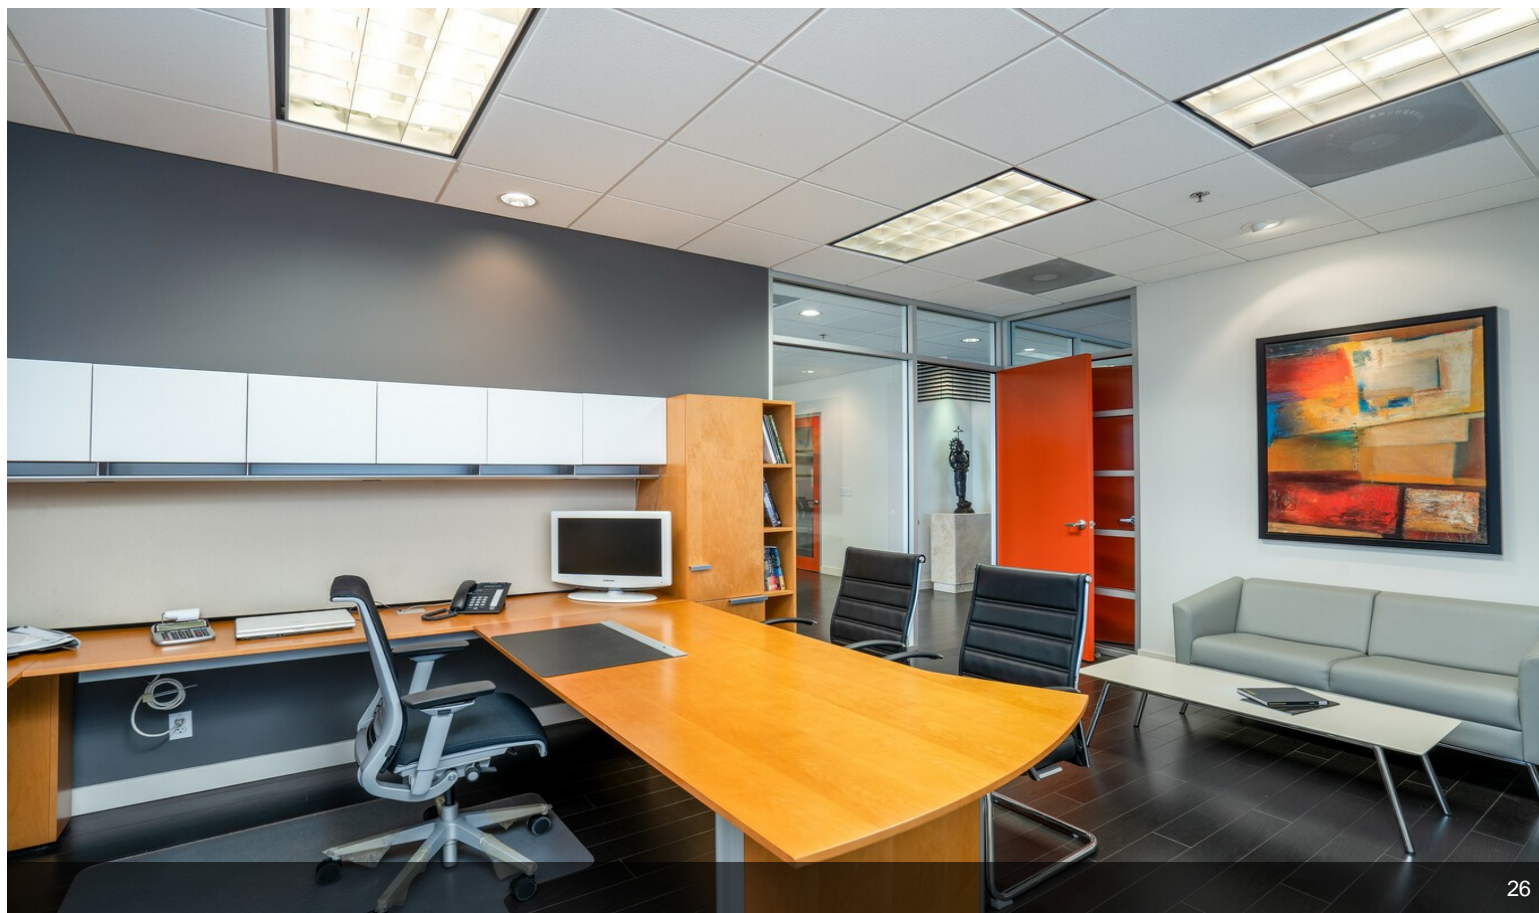

Property Photos

26