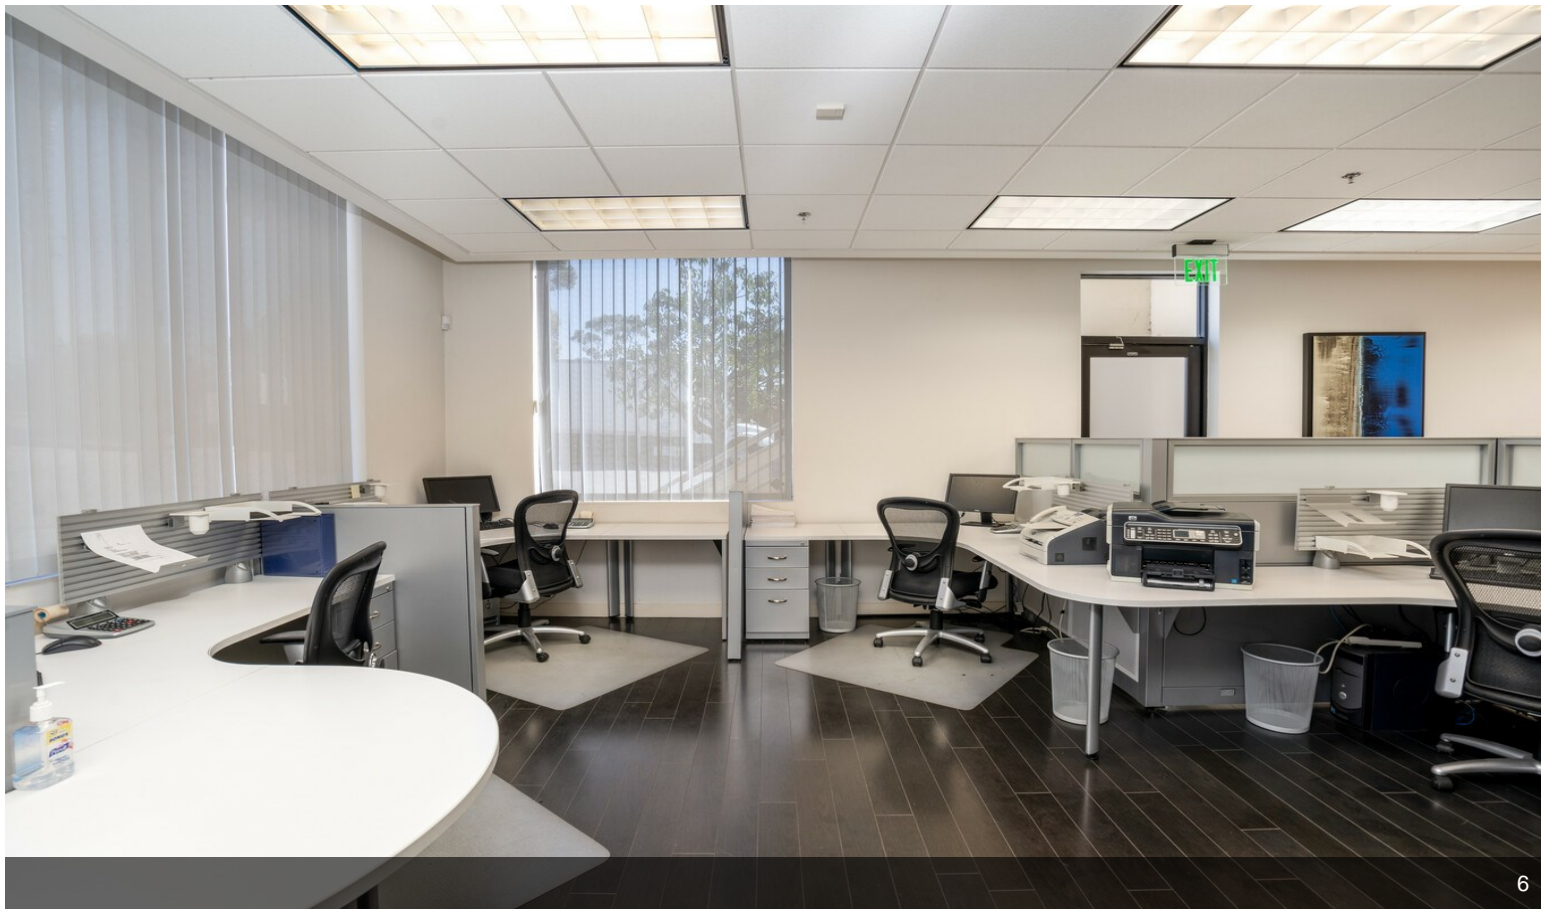

Property Photos