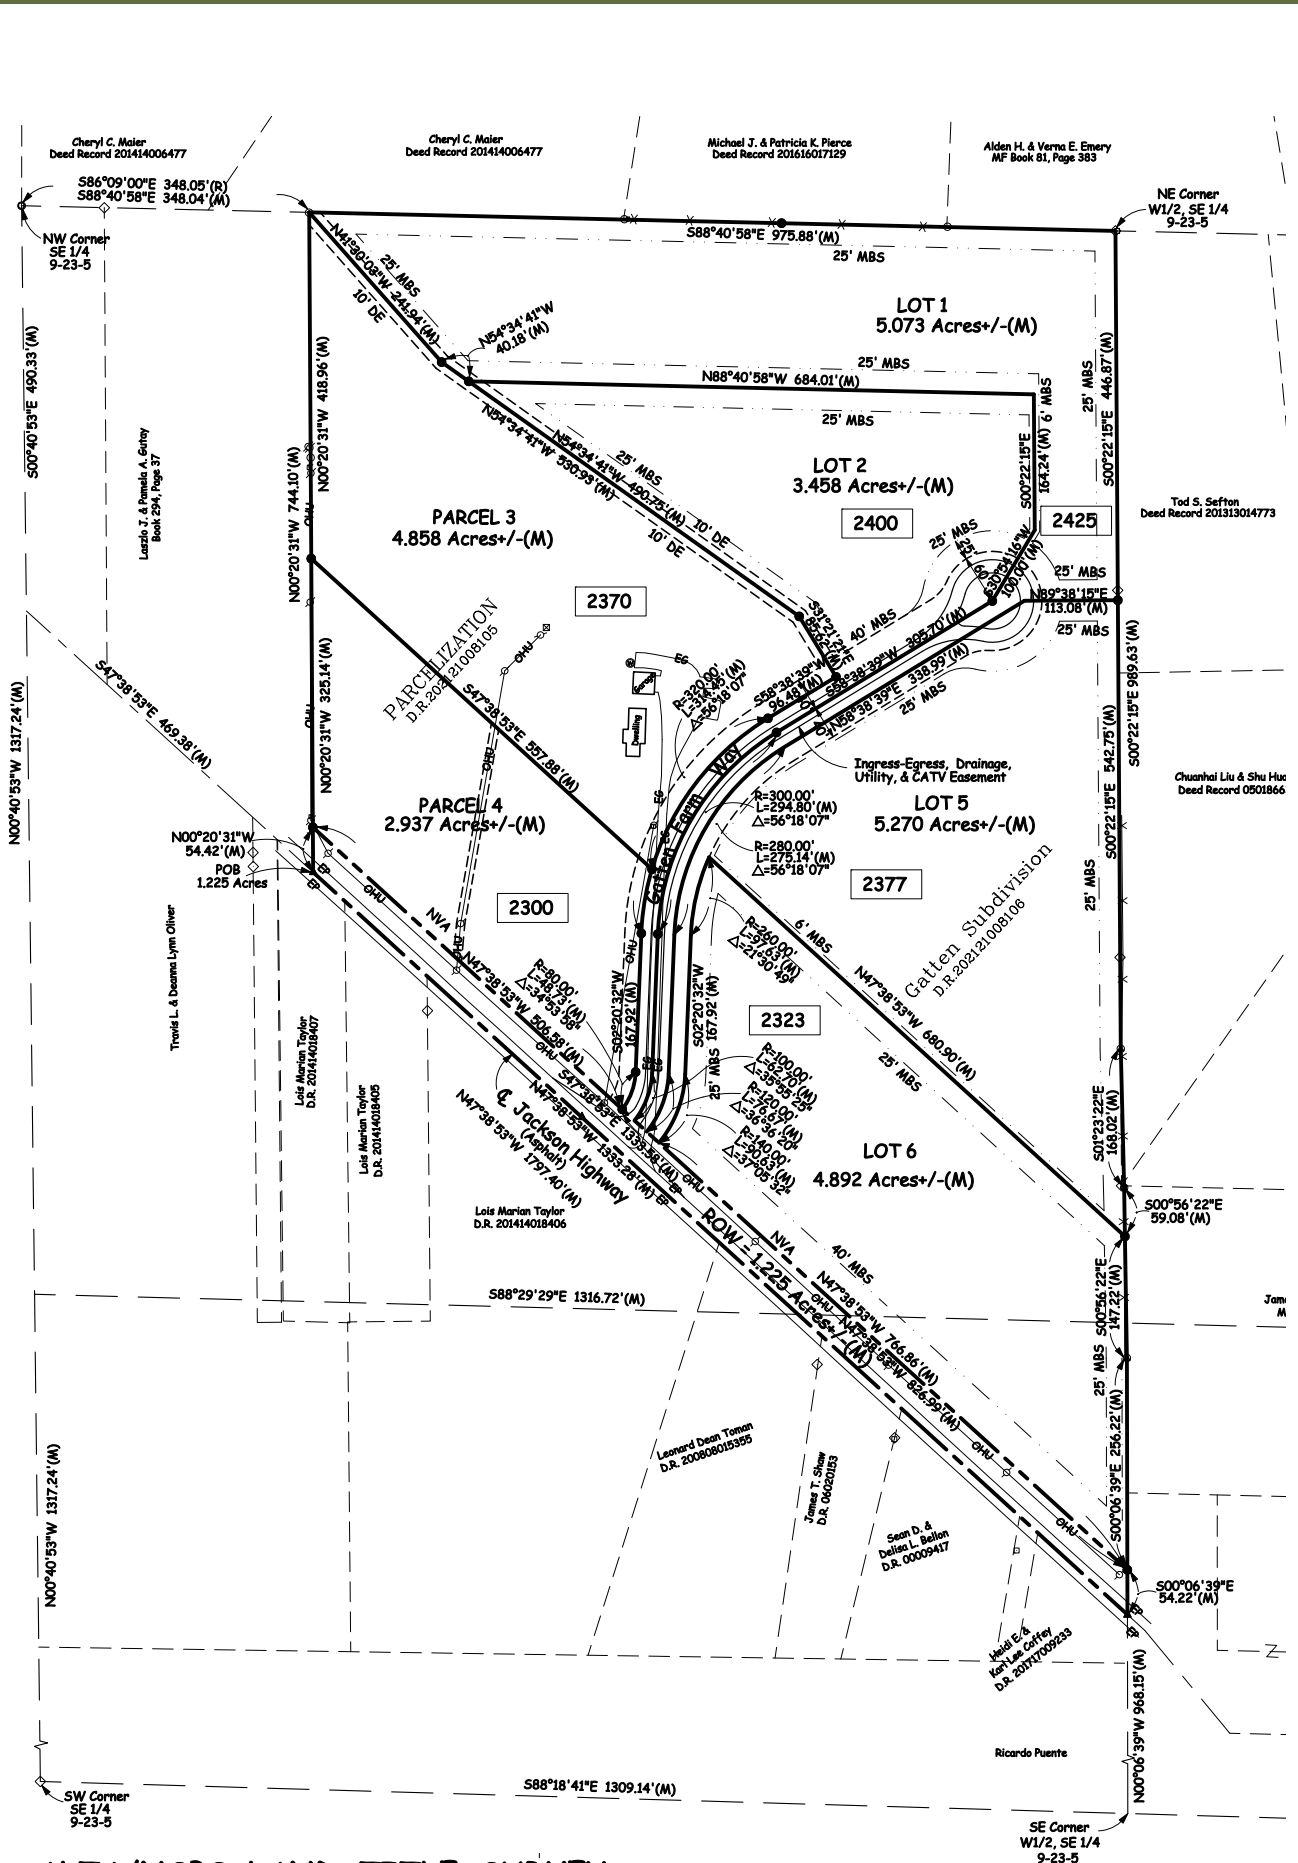

R. W. GROSS & ASSOCIATES, INC.

111 SOUTH MAIN STREET
MONTICELLO, INDIANA 47960-2329
PHONE: (574) 583-0800
FAX: (574) 583-0804

ALTANSPS LAND TITLE SURVEY

420 COLUMBIA STREET, SUITE 100
LAFAYETTE, INDIANA 47901-1300
PHONE: (765) 742-0101
FAX: (765) 742-7223

DRAWING NAME	19-170-ALTA
DATE	July 28, 2021
DRAWN BY	T. Parker
CHECKED BY	RWG
SHEET No.	1 OF 3
JOB NUMBER	19-170-D-LTS

ALTA/NSPS LAND TITLE SURVEY

Part of the West Half of the Southeast Quarter of Section 9, Township 23 North, Range 5 West, Wabash Township, Tippecanoe County, Indiana.