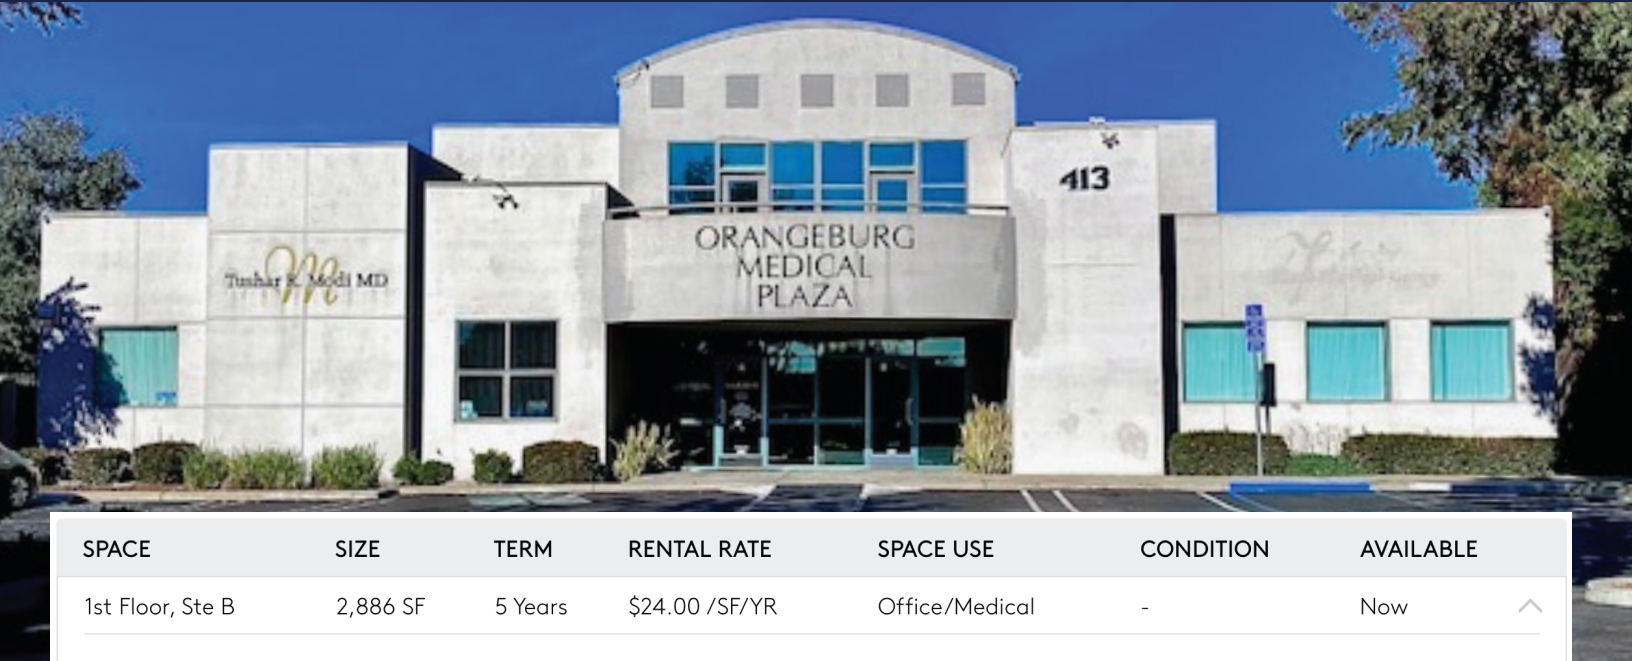

2,886 SF of Office/Medical Space Available

413 E Orangeburg Avenue, Modesto, CA 95350

SPACE	SIZE	TERM	RENTAL RATE	SPACE USE	CONDITION	AVAILABLE
1st Floor, Ste B	2,886 SF	5 Years	\$24.00 /SF/YR	Office/Medical	-	Now ^

- Rate includes utilities, building services and property expenses
- Space is in Excellent Condition

PROPERTY OVERVIEW

Premium Turnkey Medical Office Space Near Doctors Hospital and Memorial Hospital This prime, turnkey medical space is perfectly designed for a wide range of medical practices and features a thoughtfully laid-out floor plan to accommodate patient flow and operational efficiency. Located in a highly visible, high-traffic area near Doctors Hospital and Memorial Hospital, this office offers exceptional accessibility for both patients and staff.

KEY FEATURES:

- Eight Exam Rooms: Well-equipped to handle a busy patient load across various specialties.
- Private Offices: Multiple private offices provide quiet workspaces for medical professionals and administrative needs.
- Spacious Lobby: Welcoming lobby area designed to create a positive first impression for patients.
- Lab Room & Nurse Station: Dedicated lab room and spacious nurse station for streamlined patient care and laboratory work.
- Convenient Location: Situated near doctors' offices and a major medical hospital(s), this location offers unparalleled convenience and visibility in a central medical hub.
- Ample Parking: Large parking lots at both the front and rear of the building ensure easy access for patients and staff.
- Full-Service Gross (FSG) with exception, Lessee paying for own janitorial.
- Rental rate 2.00 (FS)
- \$5,772 Per month with yearly step increase.

This premium space combines attractive architecture with a central location, making it an ideal choice for medical professionals seeking a seamless, ready-to-use facility

209.652.7012 | ddami@pmz.com
1120 Scenic Drive, Modesto, CA 95350