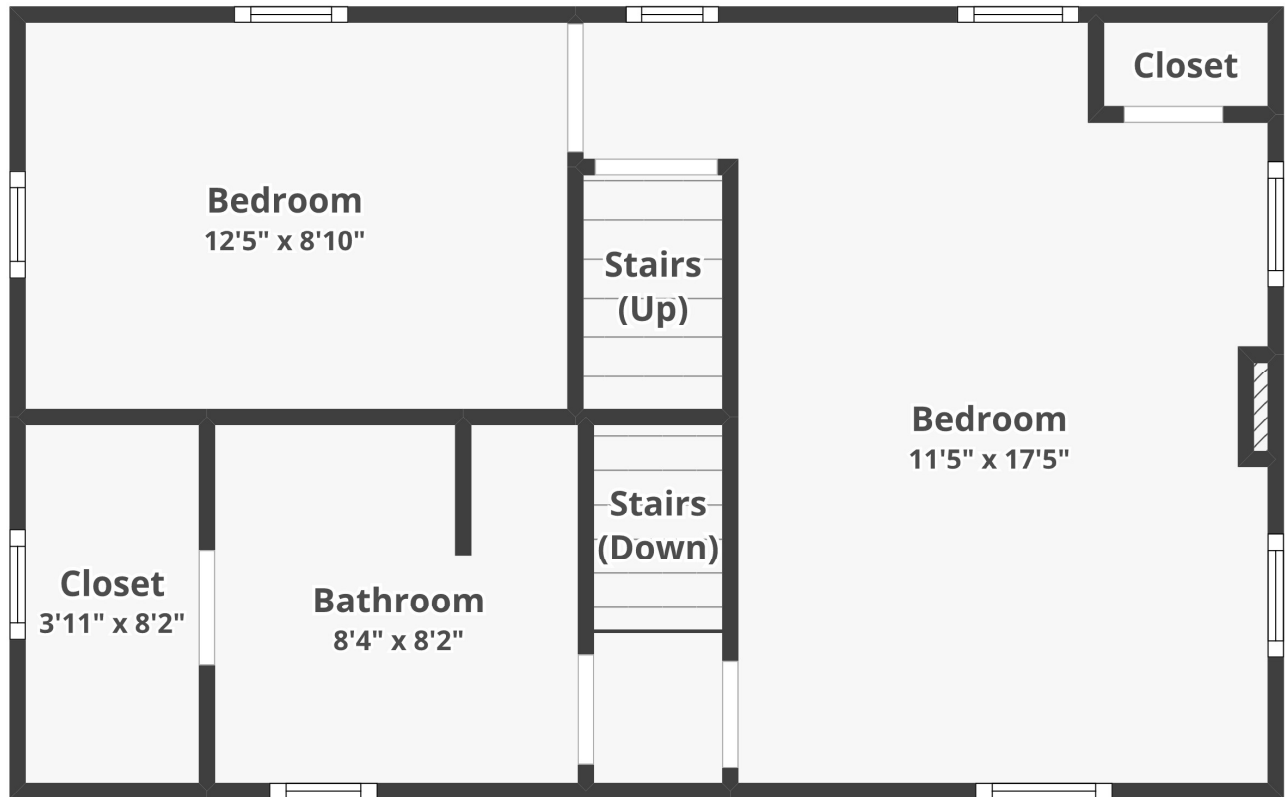

109 Gravel Pike, Collegeville, PA 19426

Floor 2

Floor plans are for informational purposes only and not for construction or design use. Measurements are approximate, and square footage may include finished and unfinished areas.