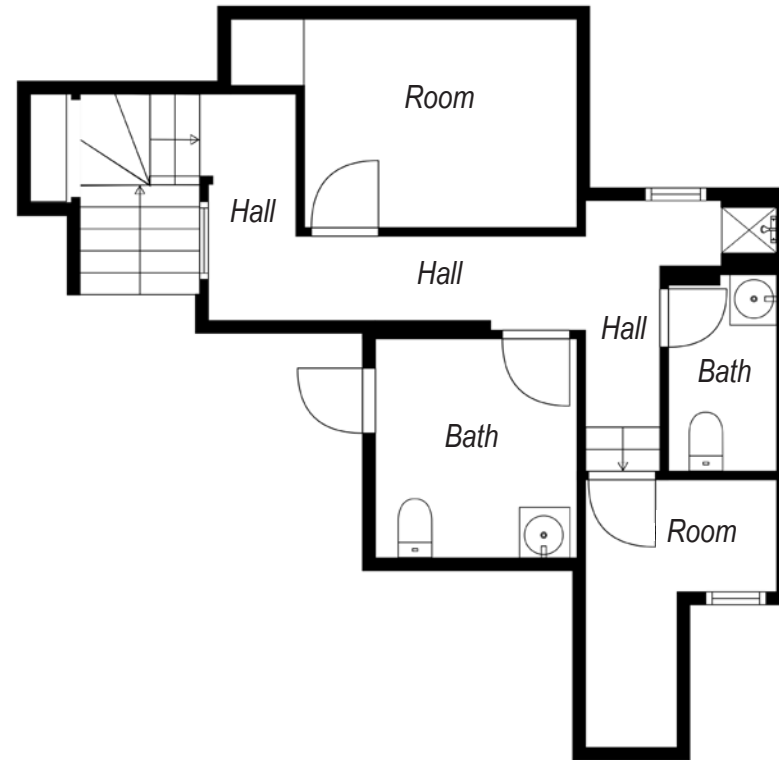

VISIT ELIOPOULOSGROUP.COM

5320 GEARY BOULEVARD

PROPERTY SUMMARY

ADDRESS

5320 Geary Boulevard, San Francisco, CA 94121

AVAILABLE SPACE

Second Floor: +/- 455 Square Feet
Ground Floor: +/- 745 Square Feet
TOTAL: +/- 1,200 Square Feet

5320 GEARY BOULEVARD

5320 GEARY BOULEVARD

FLOOR PLAN

+/- 1,200 Square Feet

5320 GEARY BOULEVARD

LOCATION OVERVIEW

Located just steps from the city of San Francisco courthouse, the subject property is well located in a rapidly changing neighborhood.