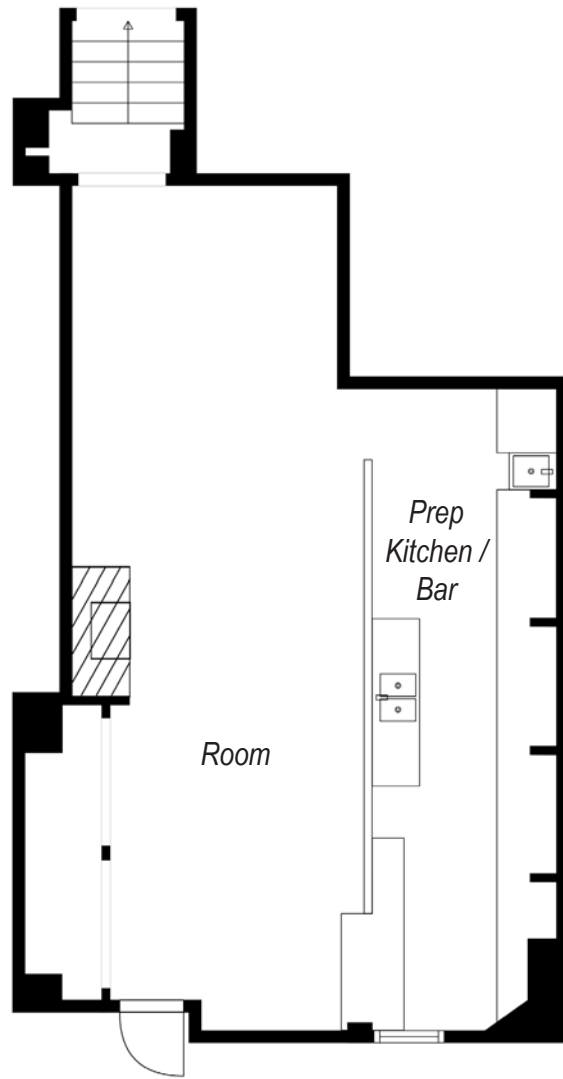

VISIT ELIOPOULOSGROUP.COM

5320 GEARY BOULEVARD

PROPERTY SUMMARY

ADDRESS

5320 Geary Boulevard, San Francisco, CA 94121

AVAILABLE SPACE

Second Floor: +/- 455 Square Feet
Ground Floor: +/- 745 Square Feet
TOTAL: +/- 1,200 Square Feet

5320 GEARY BOULEVARD

5320 GEARY BOULEVARD

FLOOR PLAN

+/- 1,200 Square Feet

5320 GEARY BOULEVARD

LOCATION OVERVIEW

Located just steps from the city of San Francisco courthouse, the subject property is well located in a rapidly changing neighborhood.