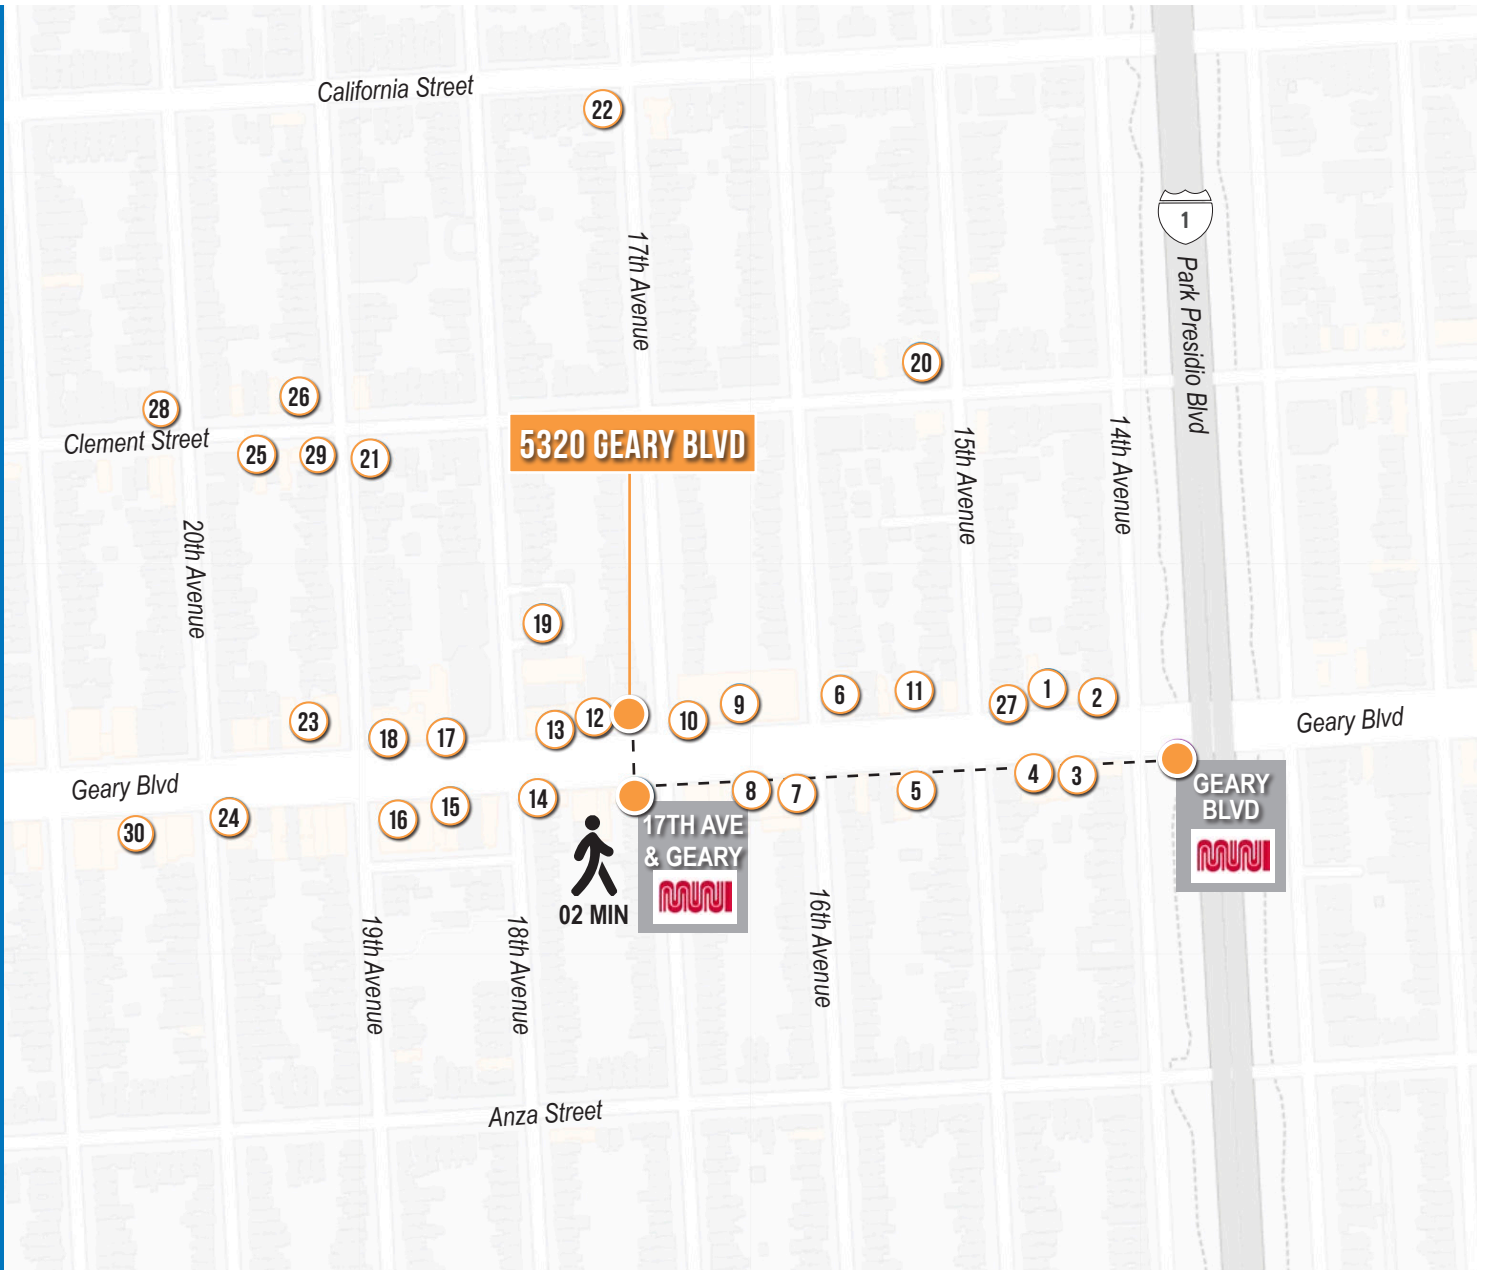

5320 GEARY BOULEVARD

5320 GEARY BOULEVARD

FLOOR PLAN

+/- 1,200 Square Feet

5320 GEARY BOULEVARD

LOCATION OVERVIEW

Located just steps from the city of San Francisco courthouse, the subject property is well located in a rapidly changing neighborhood.

01 MIN to 17th Avenue Muni
11 MIN to Golden Gate Park
14 MIN to Presidio Landmark

07 MIN to Golden Gate
17 MIN to Union Square
20 MIN to SOMA

02 MIN to Hwy-1
20 MIN to 101 On-Ramp
26 MIN to 280 On-Ramp

5320 GEARY BOULEVARD

NEARBY AMENITIES

- 1.....House of Bagels
- 2..... Amphawa Thai Noodle House
- 3..... Lou's Cafe
- 4.....Ariake
- 5..... Kabuto Restaurant
- 6..... Jin Pot Shabu House
- 7..... Peet's Coffee
- 8..... Sweet Mango Dessert Cafe
- 9..... Domino's Pizza
- 10..... Walgreens
- 11..... Chaska Restaurant
- 12..... Hong Kong Lounge
- 13..... Ichiraku Ramen
- 14..... Golden Edge Pizza
15. Benjamin Moore - Creative Paint
- 16..... Starbucks
- 17..... Joe's Ice Cream
- 18..... Volcano Curry
- 19..... Richmond District YMCA
- 20..... Breadbelly
- 21..... Tia Margarita
- 22..... Ham & Cheese Deli
- 23..... Boiling Hot Pot
- 24..... Hummus Bodega
- 25..... Sichuan Tasty Restaurant
- 26.....Aceking BBQ
- 27..... Top Dog Boutique&Grooming
- 28..... Bread n' Chu
- 29..... Lokma
- 30..... The Blarney Stone Bar