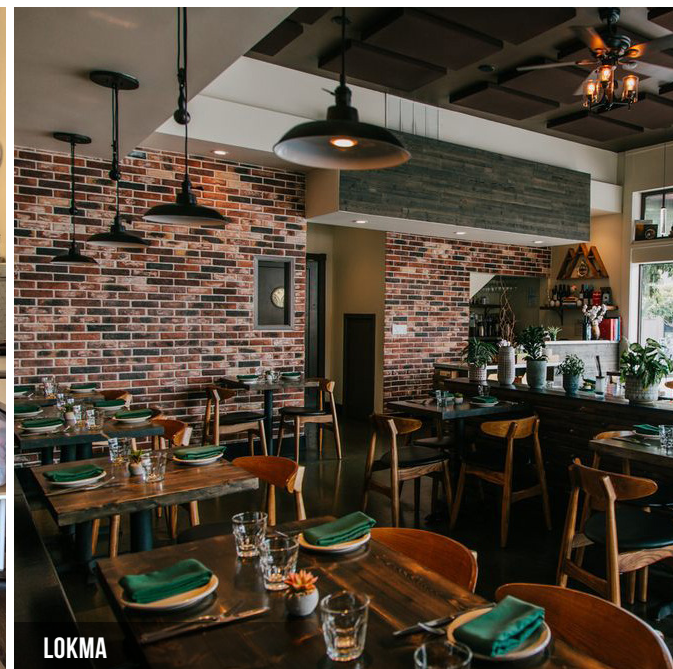

KABUTO RESTAURANT

LOKMA