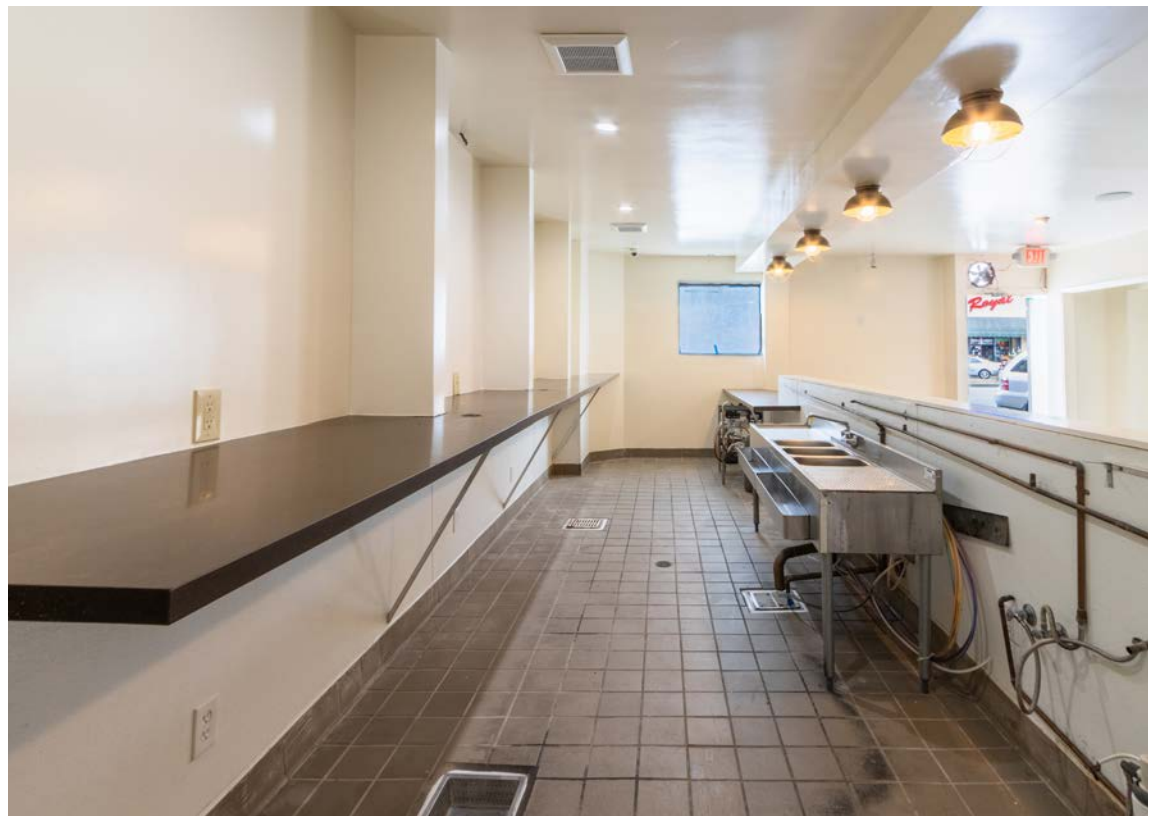

RENTAL RATE

\$4,000 / Month, Industrial Gross

AVAILABLE

Immediately

BUILDING ATTRIBUTES

- + Signage Opportunity
- + Food and Beverage Plumbing Infrastructure
- + Restrooms on Second Floor
- + Many Uses Considered

5320 GEARY BOULEVARD

5320 GEARY BOULEVARD

FLOOR PLAN

+/- 1,200 Square Feet

5320 GEARY BOULEVARD

LOCATION OVERVIEW

Located just steps from the city of San Francisco courthouse, the subject property is well located in a rapidly changing neighborhood.