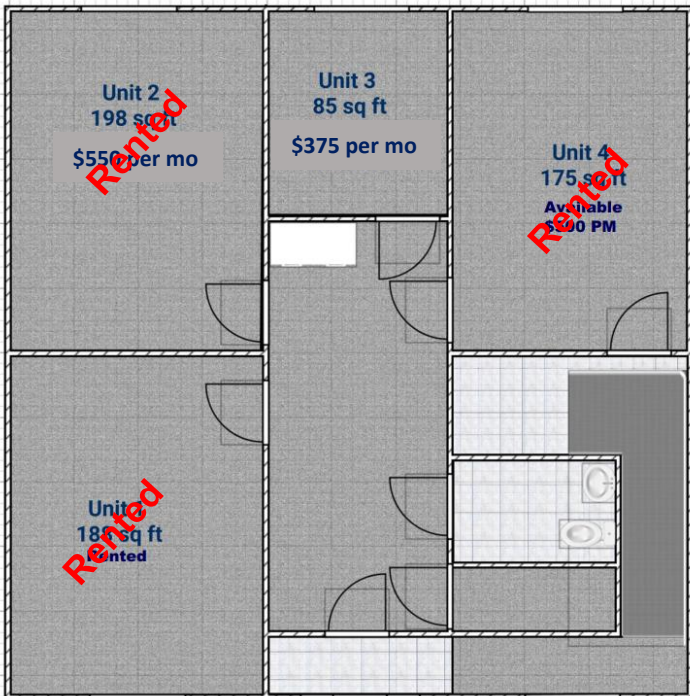

Unit P – Suite 3 First Floor

Unit P Suite 3

85 sqft

8'7" x 9'10"

\$375 per month (1 to 2 year lease)

Available Now - New Carpet

Rent Includes:

Electric