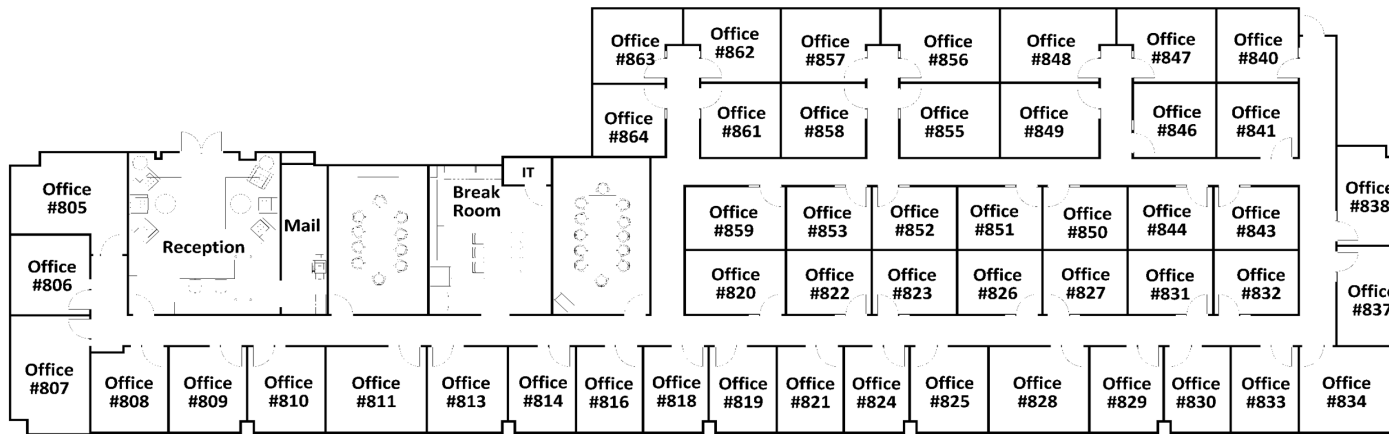

PRESTON CENTER

ExecutiveWorkspace.com

8300 Douglas
Suite 800
Dallas, TX 75225

972-417-2888
office@executiveworkspace.com

Accessible Highways

- Northwest Highway
- Dallas North Tollway

Center Features

- On-site bank
- On-site security
- Five-story parking garage.