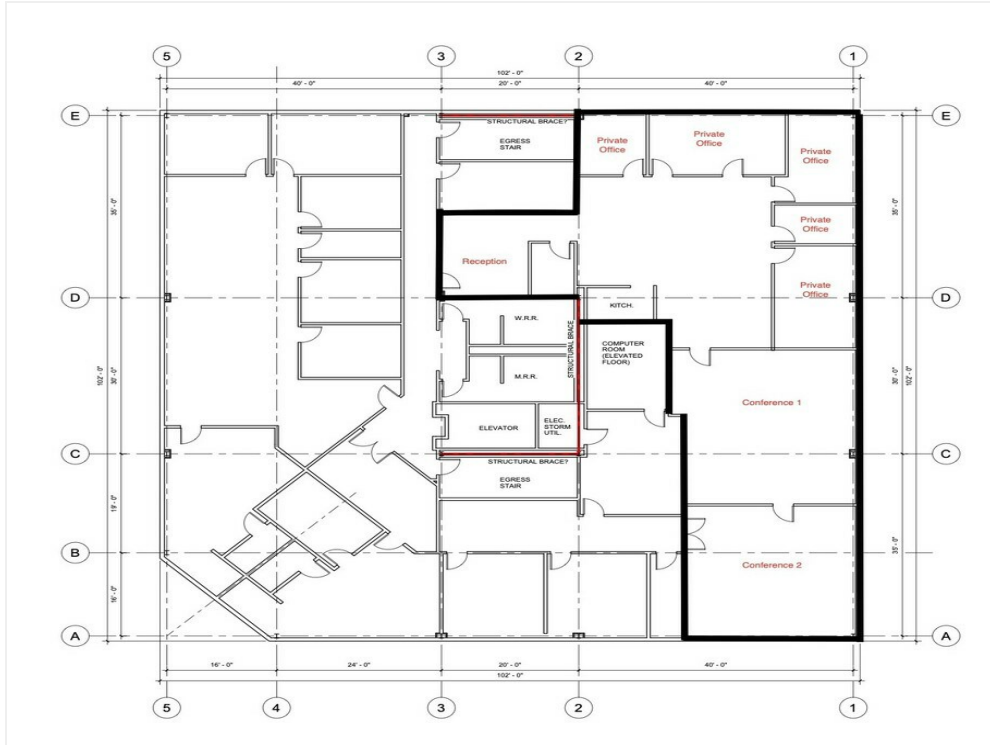

Spacious 4105 sqft top floor corner suite in a beautiful updated West-side building. Building faces 465 and 10th St. 7' x 21' Electronic message center visible to I-465 available for advertising your business to thousands of potential clients. Walk into the 3 story building through brand new glass double doors with electric key fob. Pass through the granite floor lobby to the stainless steel elevator doors. Steps from the elevator you enter through another glass door to your new reception area. 5 private offices with floor to ceiling windows wrap around the corner of the building and surround an open concept where 4 large office cubicles currently reside. Off to the side is a small kitchen area perfect for your team. The remaining half of the suite includes two open spaces currently being used for computer training classrooms complete with full AV functionality. Floor to ceiling windows outline both rooms for excellent natural lighting.

14-777 Beachway Dr Suite 308

09-777 Beachway Dr Suite 308

777 Beachway Dr

777 Beachway Dr, Indianapolis, IN 46224

Property Photos

Conference 1

Conference 2

777 Beachway Dr

777 Beachway Dr, Indianapolis, IN 46224

Property Photos

Private Office

Entry and Elevator

777 Beachway Dr

777 Beachway Dr, Indianapolis, IN 46224

Property Photos

Northwest Corner

Northeast Corner

777 Beachway Dr

777 Beachway Dr, Indianapolis, IN 46224

Property Photos

Suite 308 Current Floorplan

Plat Map

777 Beachway Dr

777 Beachway Dr, Indianapolis, IN 46224