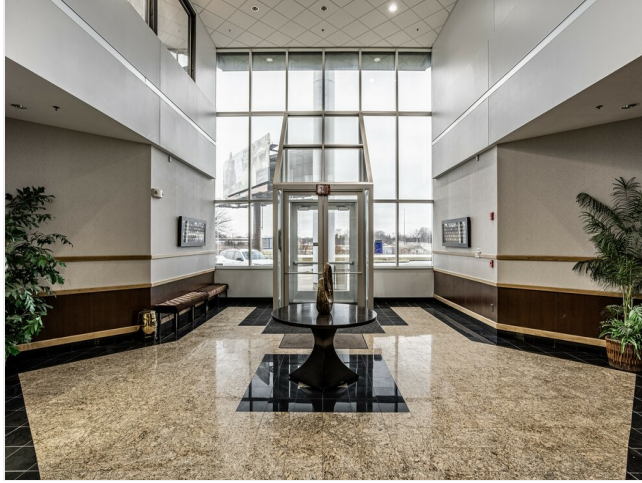

777 Beachway Dr, Indianapolis, IN 46224

01-777 Beachway Dr copy

Listing space

3rd Floor Suite 308

Space Available	4,105 SF
Rental Rate	$19.00 /SF/YR
Date Available	October 01, 2025
Service Type	Full Service
Built Out As	Computer Training Center
Space Type	Relet
Space Use	Office/Medical
Lease Term	Negotiable

Spacious 4105 sqft top floor corner suite in a beautiful updated West-side building. Building faces 465 and 10th St. 7' x 21' Electronic message center visible to I-465 available for advertising your business to thousands of potential clients. Walk into the 3 story building through brand new glass double doors with electric key fob. Pass through the granite floor lobby to the stainless steel elevator doors. Steps from the elevator you enter through another glass door to your new reception area. 5 private offices with floor to ceiling windows wrap around the corner of the building and surround an open concept where 4 large office cubicles currently reside. Off to the side is a small kitchen area perfect for your team. The remaining half of the suite includes two open spaces currently being used for computer training classrooms complete with full AV functionality. Floor to ceiling windows outline both rooms for excellent natural lighting.