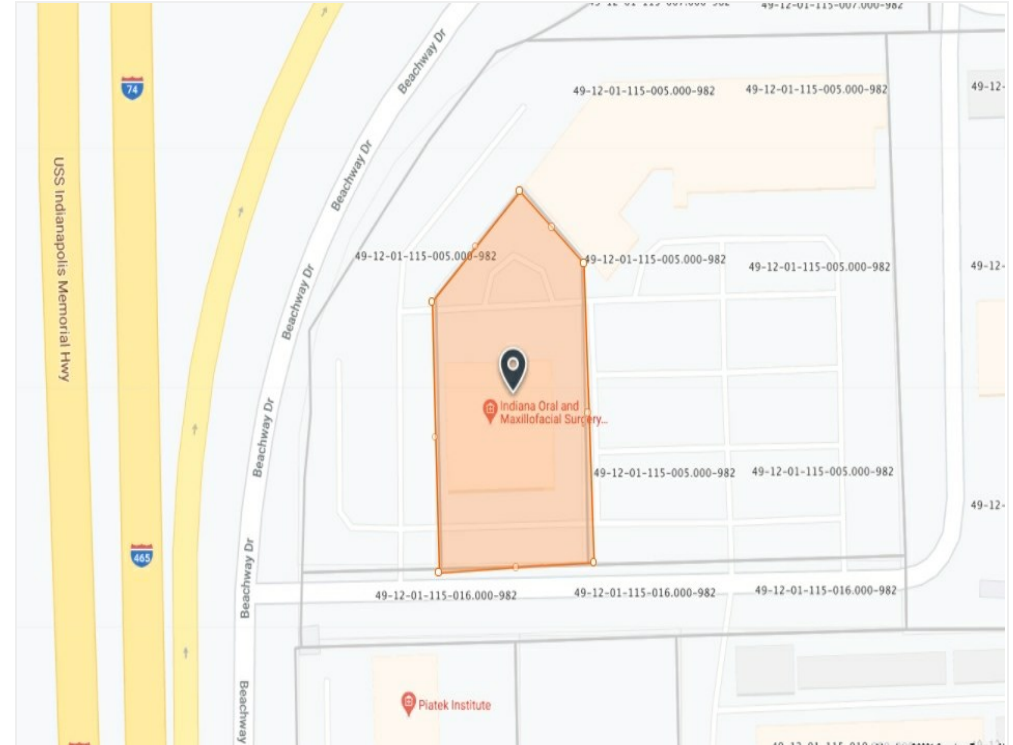

Northeast Corner

777 Beachway Dr

777 Beachway Dr, Indianapolis, IN 46224

Property Photos

Suite 308 Current Floorplan

Plat Map

777 Beachway Dr

777 Beachway Dr, Indianapolis, IN 46224

Location