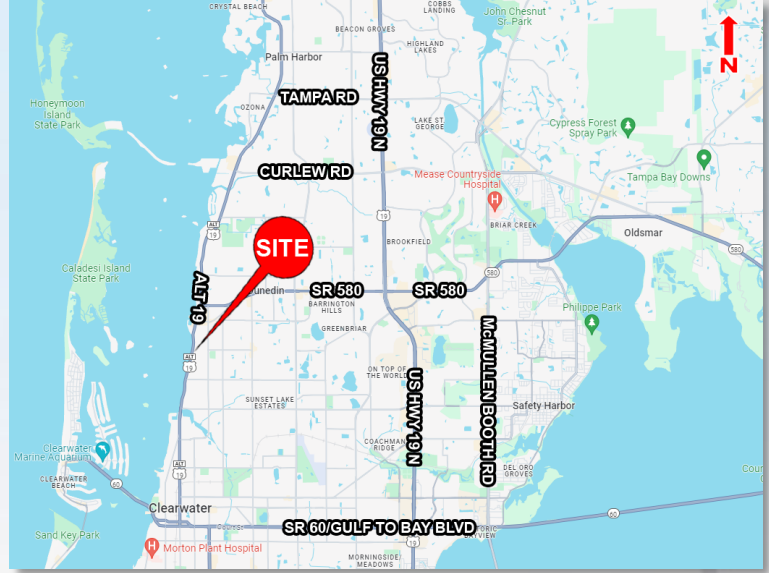

### In Dunedin's Coveted Fenway On The Bay

Aerial Property Video

Press Control & Click on Photograph to access Property Video

Discover an extraordinary opportunity to own a water view lot in the heart of Dunedin, FL. on Edgewater Dr. Nestled in the sought-after Fenway On The Bay neighborhood, this .35 acre property boasts unobstructed views of the sparkling St. Joseph Sound and the pristine beauty of Caladesi Island State Park. Dunedin's golf-cart community offers a relaxed and convenient lifestyle. This property is ideally positioned within walking distance of shopping, dining, grocery stores, banking and the city's beloved art festivals. Create your own paradise home on this exceptional lot and experience all that Dunedin has to offer - unparalleled natural beauty, rich history, and vibrant coastal living. Don't miss this rare chance to own a piece of paradise along the tranquil Gulf Waterways...