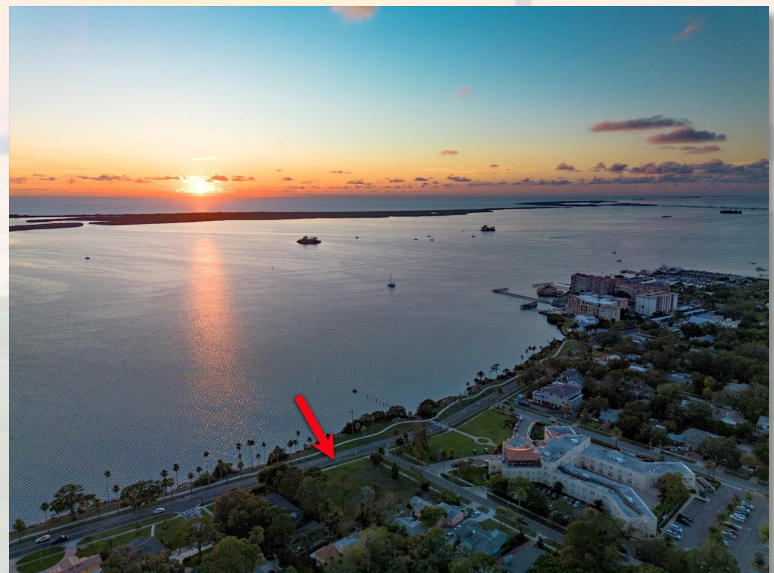

31640 U.S. Highway 19 North, Palm Harbor, FL 34684 Tele:727.784.1007 Fax:727.784.1008
www.boardwalkcompany.com

The information contained herein was collected from sources deemed to be reliable. The Boardwalk Company, its' Officers, Agents, Representatives and Sellers make NO warranties or representations of any manner as to the accuracy, misstatement of facts, errors or omissions, prior sale, change of price, terms, withdrawal from market without notice or other modifications. Buyers, Tenants, Prospects and ALL Parties shall verify ALL information independently.